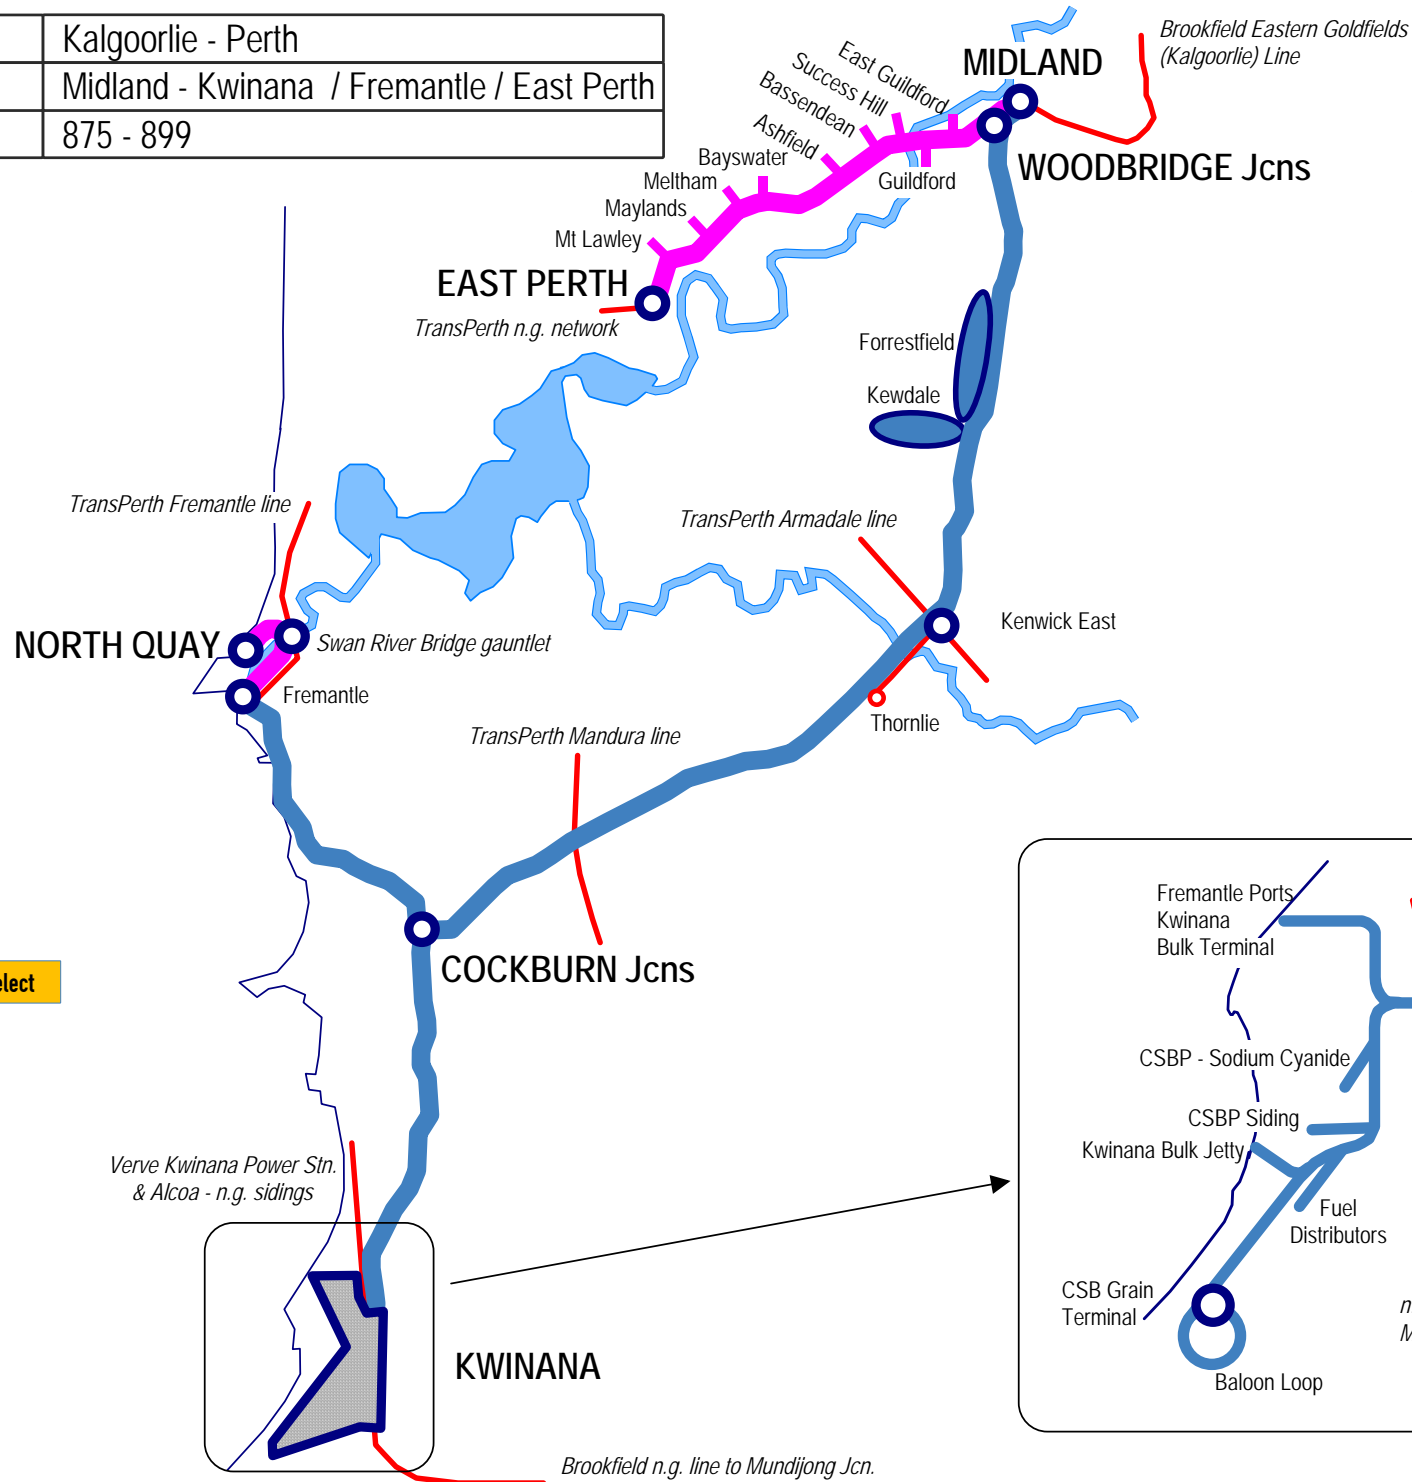

LINE	Kalgoorlie - Perth
SECTION	Midland - Kwinana / Fremantle / East Perth
PAGES	875 - 899

Perth Brookfield Rail TransPerth

Home

Another Line

Click lines to select