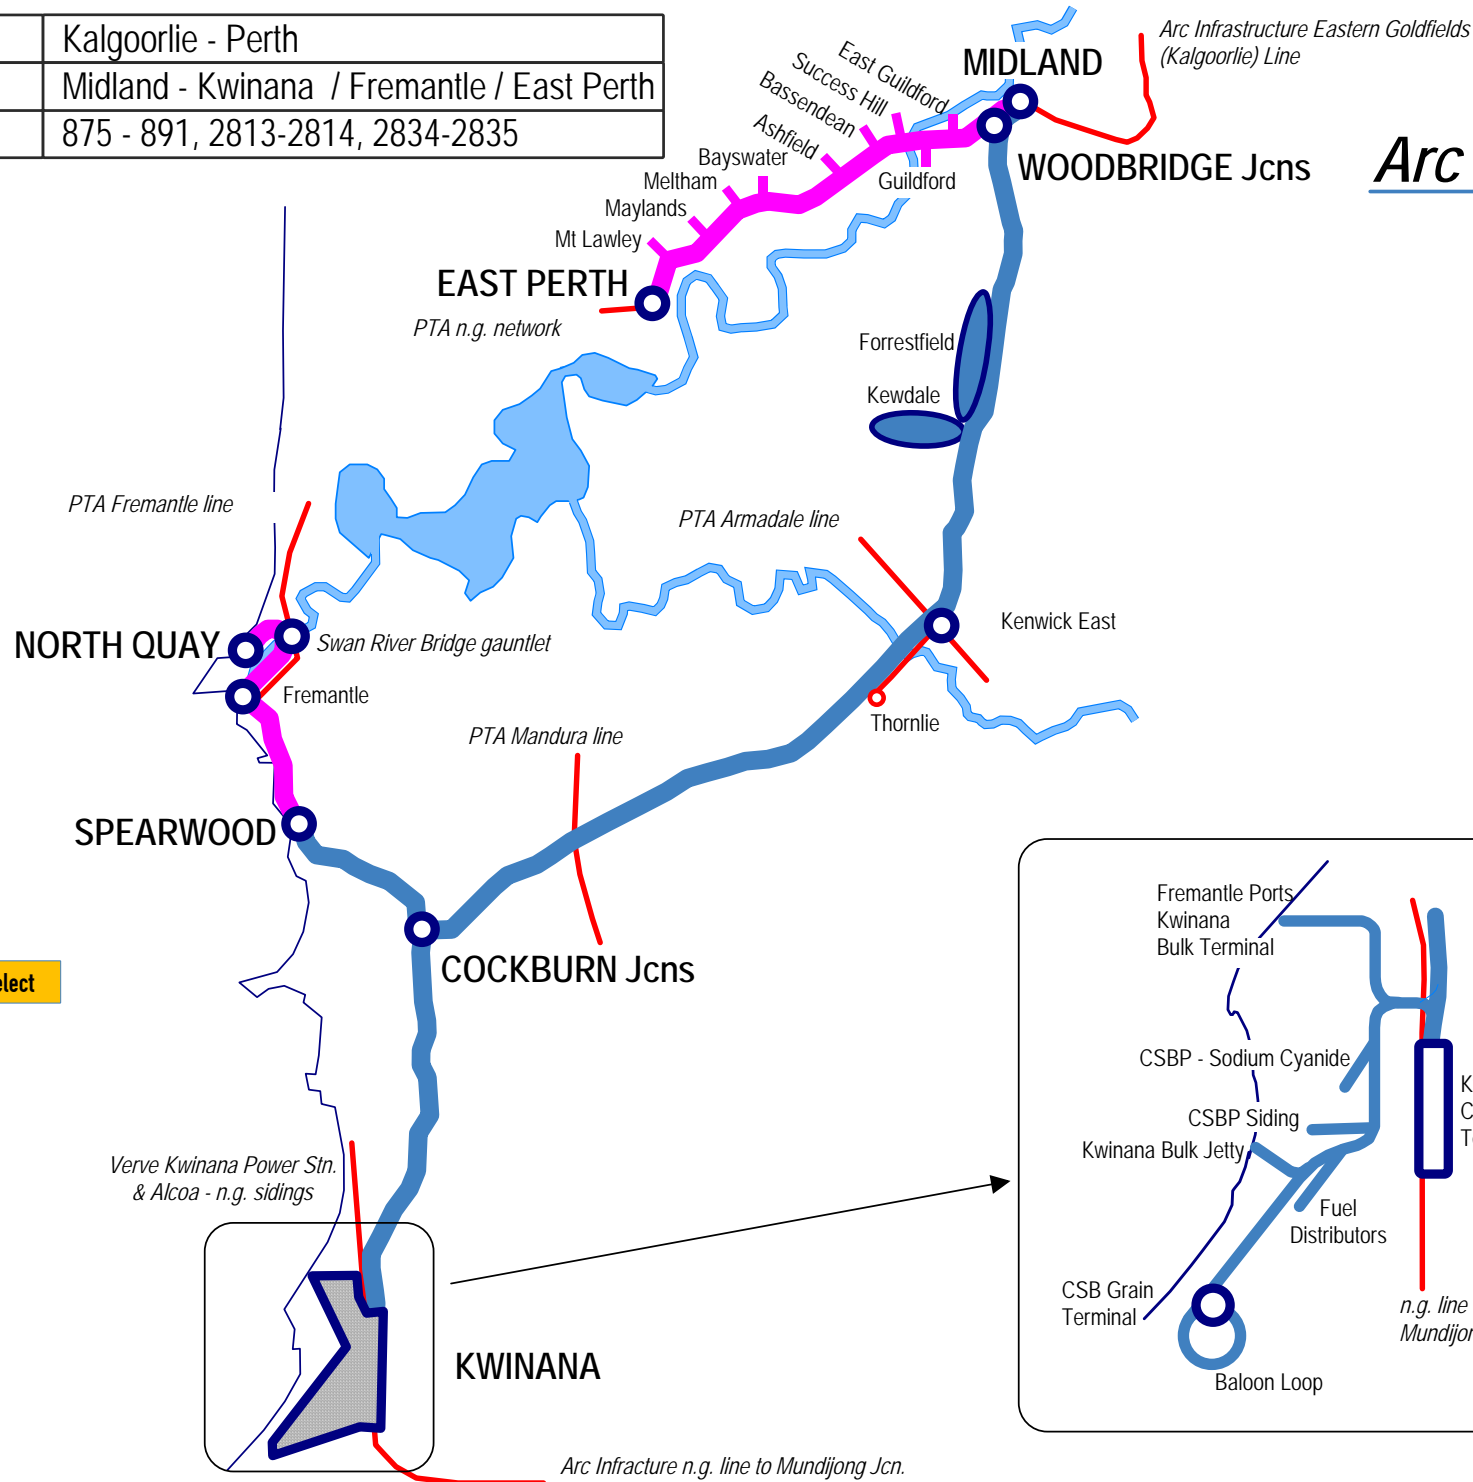

LINE	Kalgoorlie - Perth
SECTION	Midland - Kwinana / Fremantle / East Perth
PAGES	875 - 891, 2813-2814, 2834-2835

Perth Arc Infrastructure PTA WA

Home

Another Line

Click lines to select

KWINANA

Arc Infrastructure n.g. line to Mundijong Jcn.