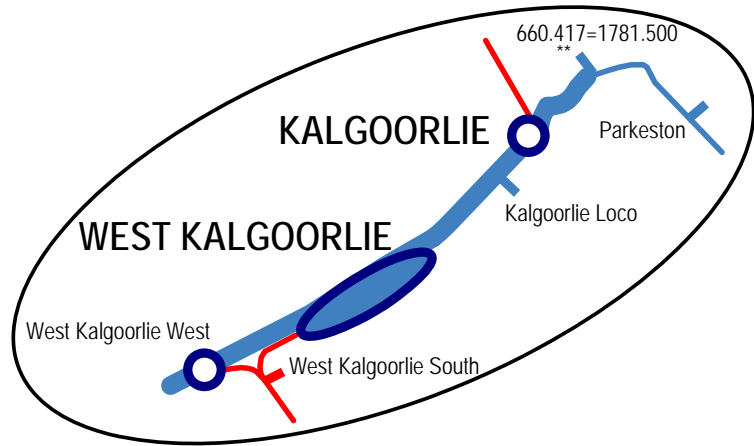

LINE	Kalgoorlie - Perth
SECTION	Kalgoorlie - Midland
PAGES	851 - 873

Western Australia Brookfield Rail

Home

Another Line

KOOLYANOBING EAST

Click stations to select