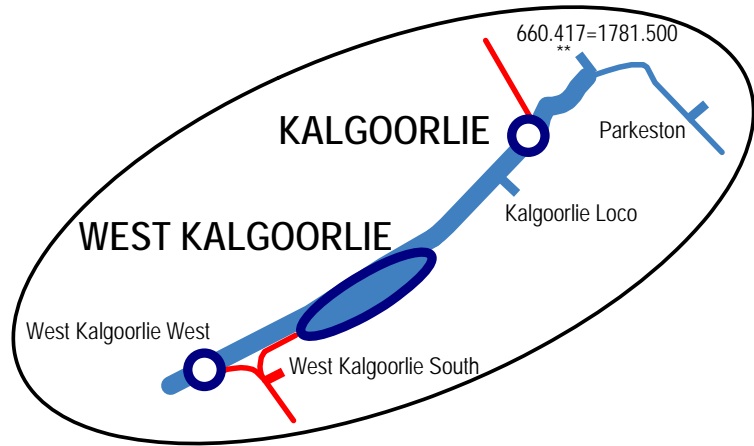

LINE	Kalgoorlie - Perth
SECTION	Kalgoorlie - Midland
PAGES	851 - 873

Western Australia Arc

Home

Another Line

KOOLYANOBHING EAST

MOUNT WALTON

Click stations to select