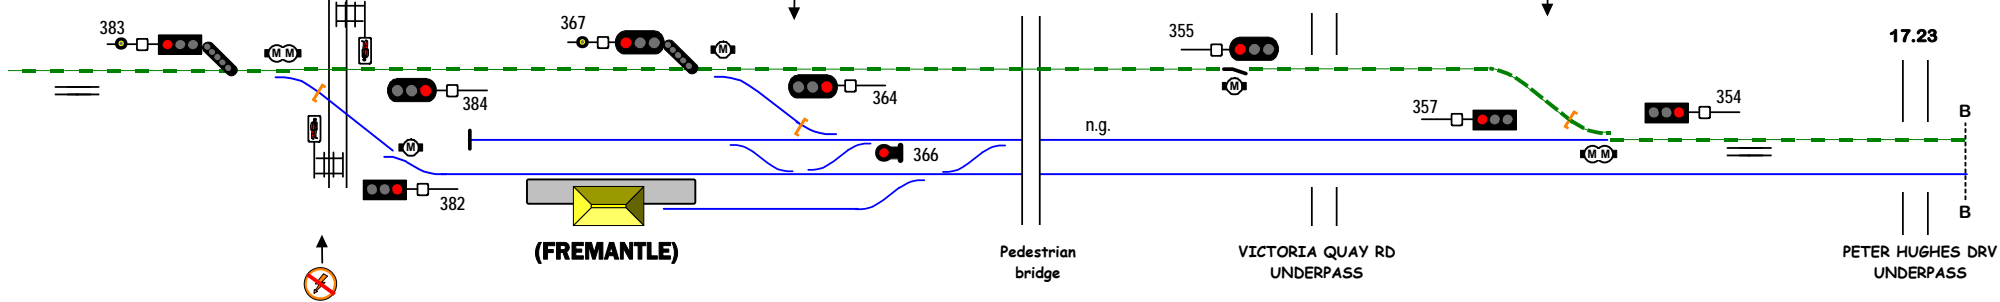

W890

THE ESPLANADE

18.84

17.59

17.23

NORTH QUAY

DUAL (sg + ng) GAUGE TRACK except as shown
FREMANTLE - NORTH QUAY

Signal Locations