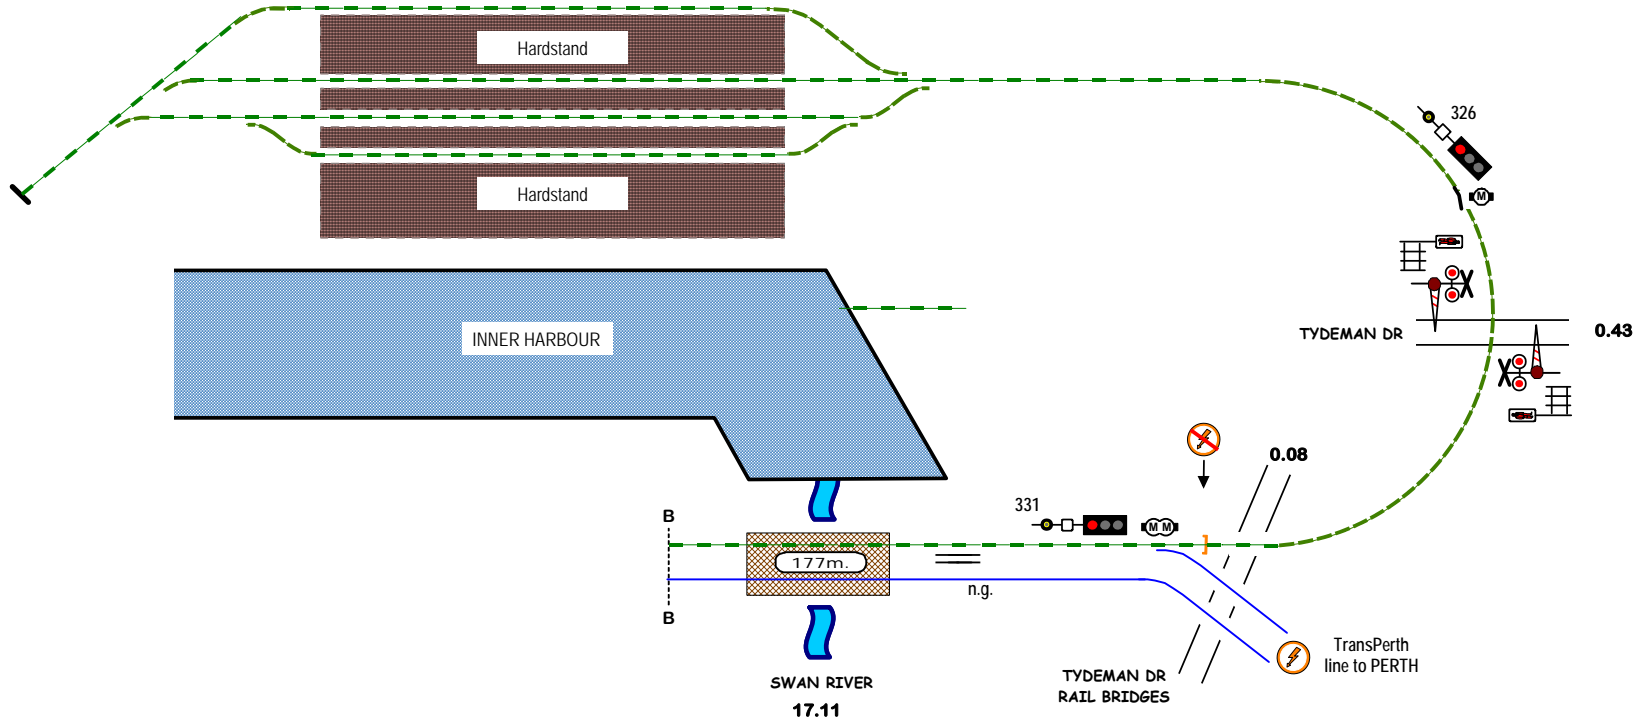

W890

THE ESPLANADE

18.84

17.59

17.23

NORTH QUAY

DUAL (sg + ng) GAUGE TRACK except as shown
FREMANTLE - NORTH QUAY

Signal Locations