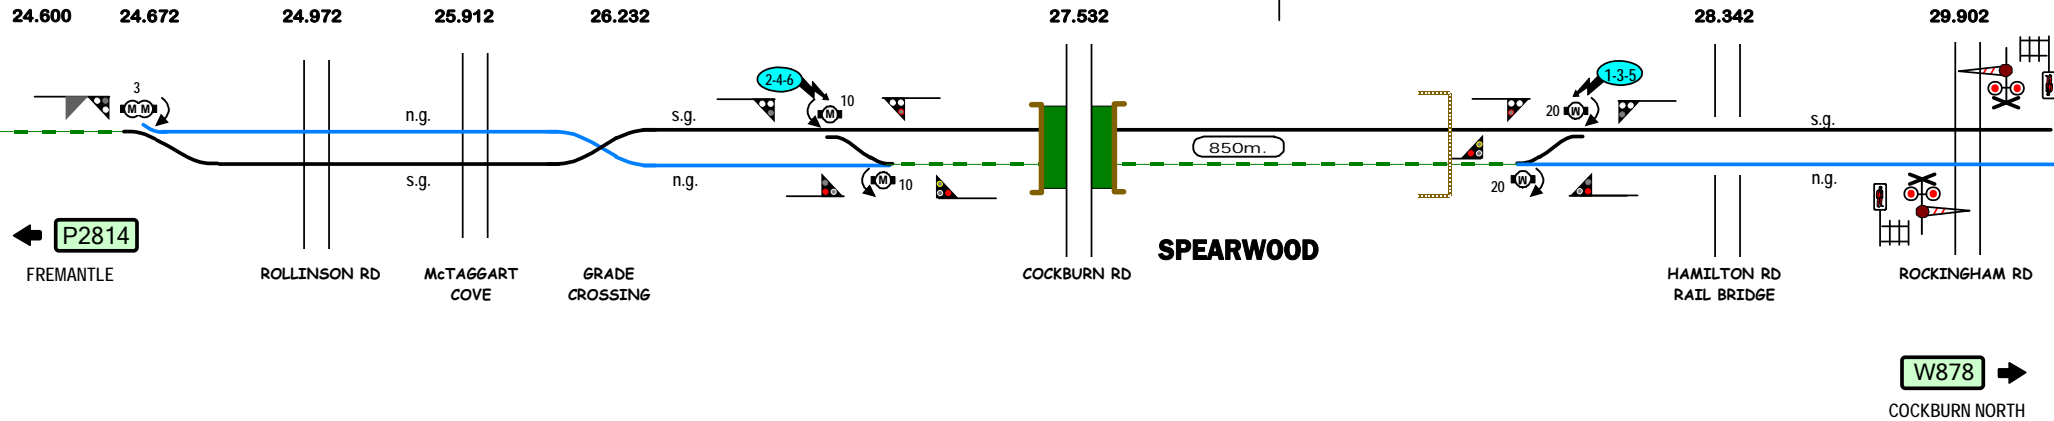

PTA | Arc Infrastructure

DUAL (sg + ng) GAUGE TRACK except as shown
SPEARWOOD

Signal Locations

Home Support

© 2014 G F Vincent

W890