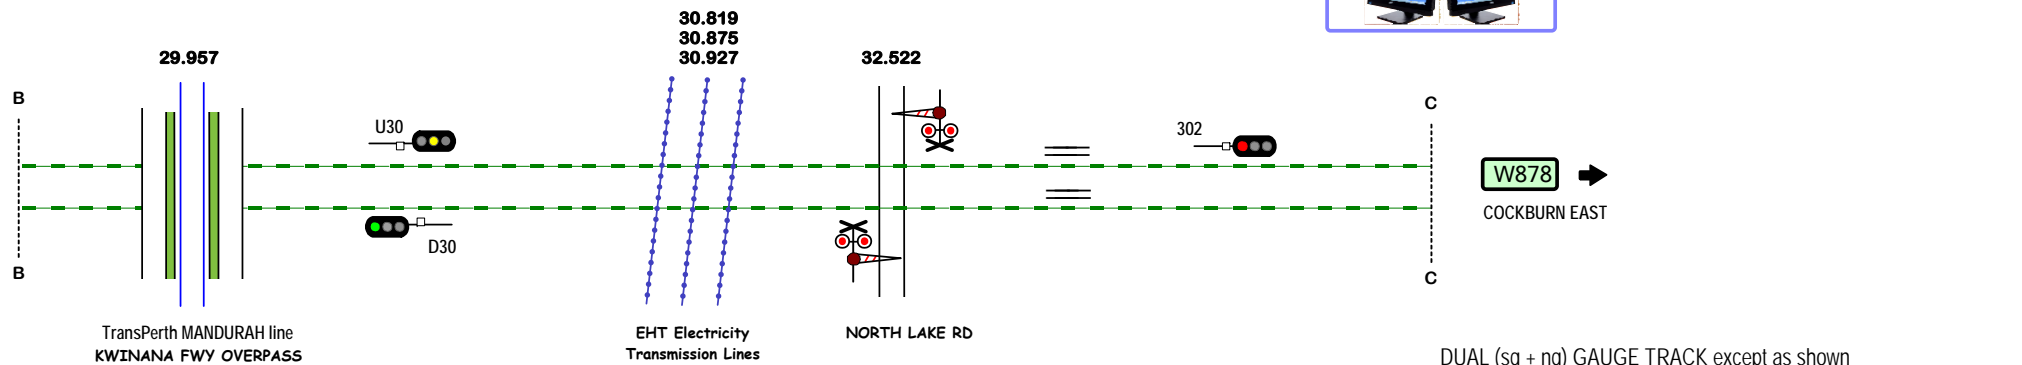

KEWDALE  
← W876

**KENWICK EAST (KEN)**

DUAL (sg + ng) GAUGE TRACK except as shown  
**(KEWDALE) - (COCKBURN)**

Signal Locations  
Home Support

© 2014 G F Vincent

W877