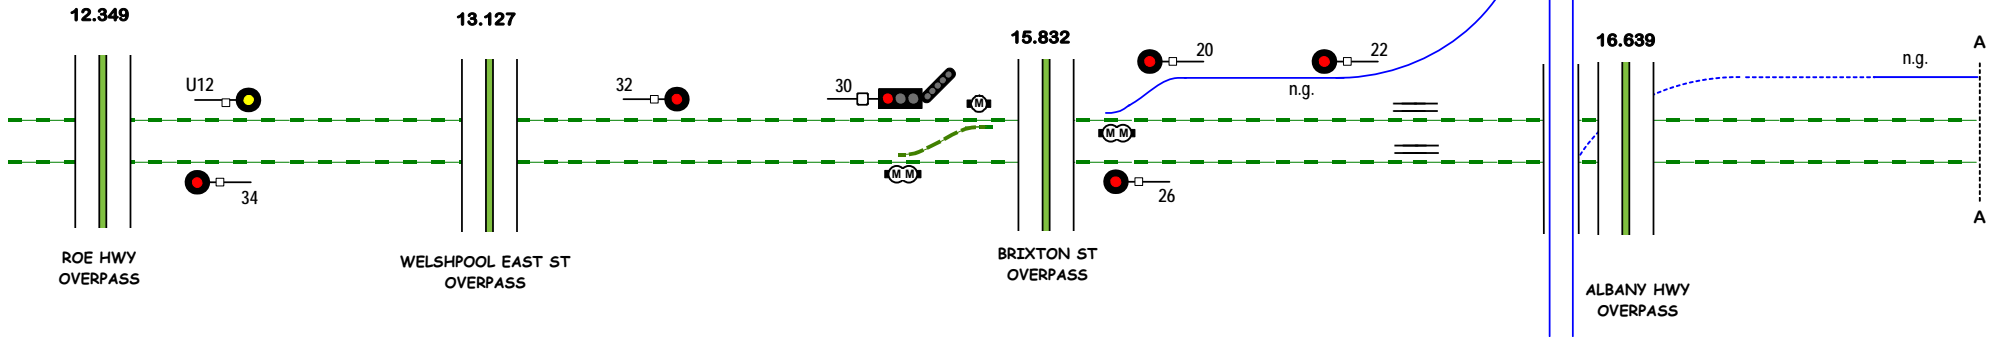

KEWDALE
← W876

KENWICK EAST

DUAL (sg + ng) GAUGE TRACK except as shown
(KEWDALE) - (COCKBURN)

Signal Locations
Home Support

© 2014 G F Vincent

W877