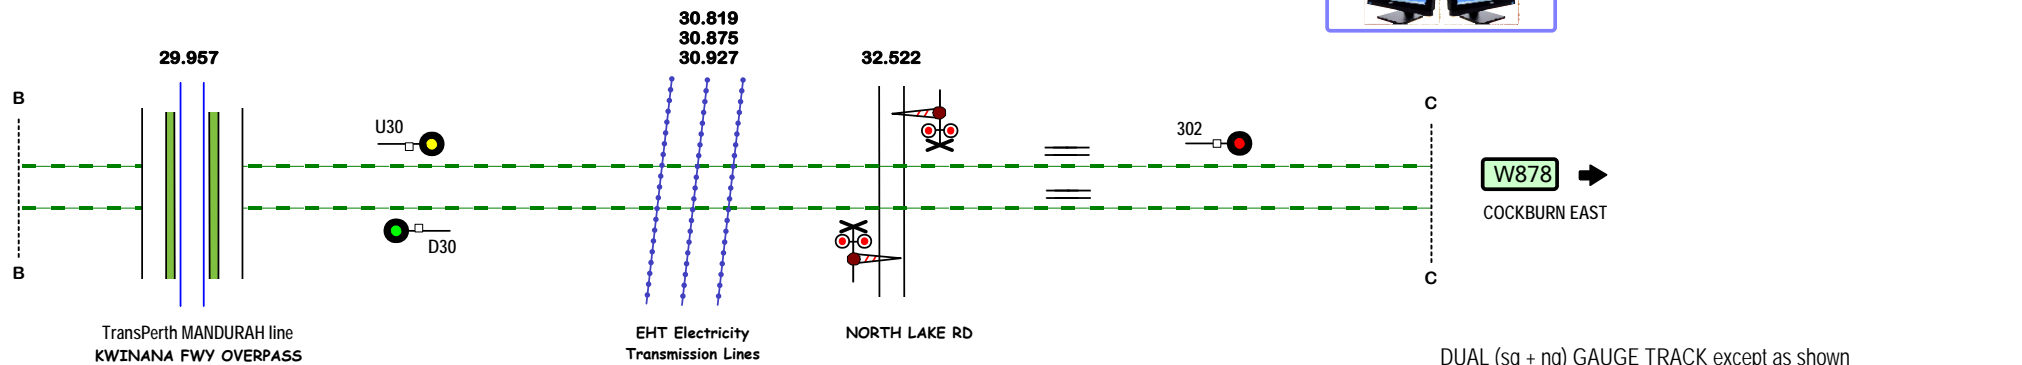

KEWDALE
← W876

KENWICK EAST

DUAL (sg + ng) GAUGE TRACK except as shown
(KEWDALE) - (COCKBURN)

Signal Locations
Home Support

© 2014 G F Vincent

W877