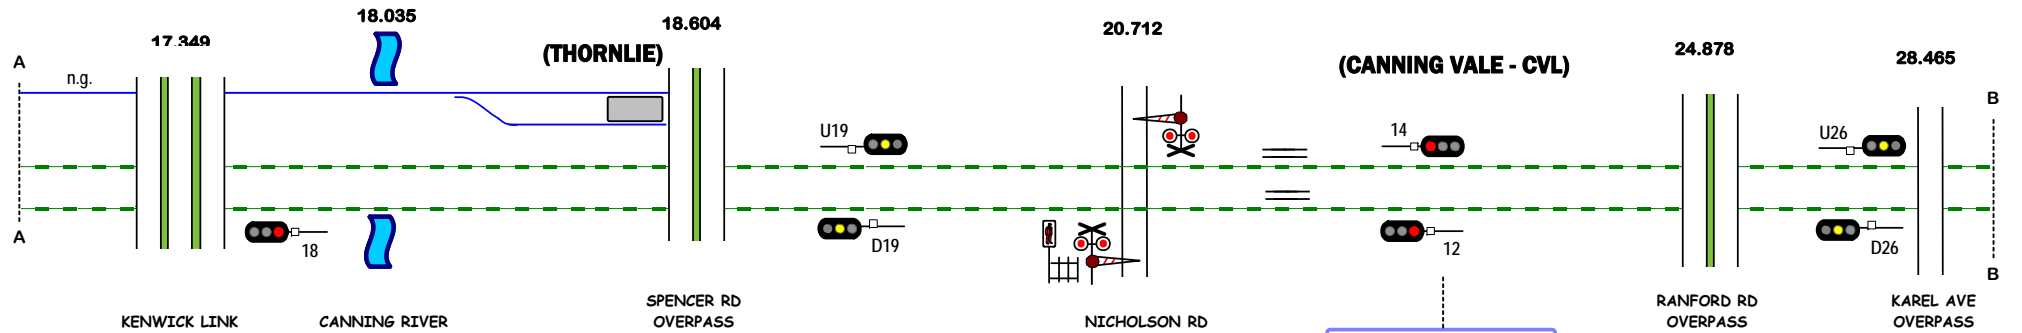

KEWDALE  
← W876

**KENWICK EAST (KEN)**

DUAL (sg + ng) GAUGE TRACK except as shown  
**(KEWDALE) - (COCKBURN)**

Signal Locations  
Home Support

© 2014 G F Vincent

W877