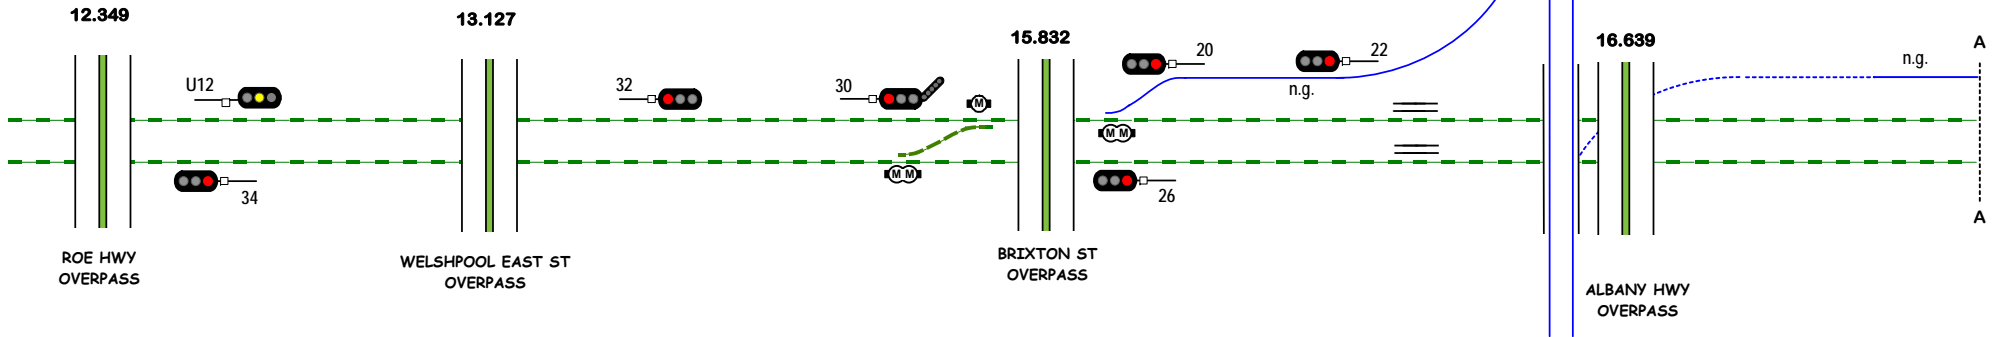

KEWDALE  
← W876

**KENWICK EAST (KEN)**

DUAL (sg + ng) GAUGE TRACK except as shown  
**(KEWDALE) - (COCKBURN)**

Signal Locations  
Home Support

© 2014 G F Vincent

W877