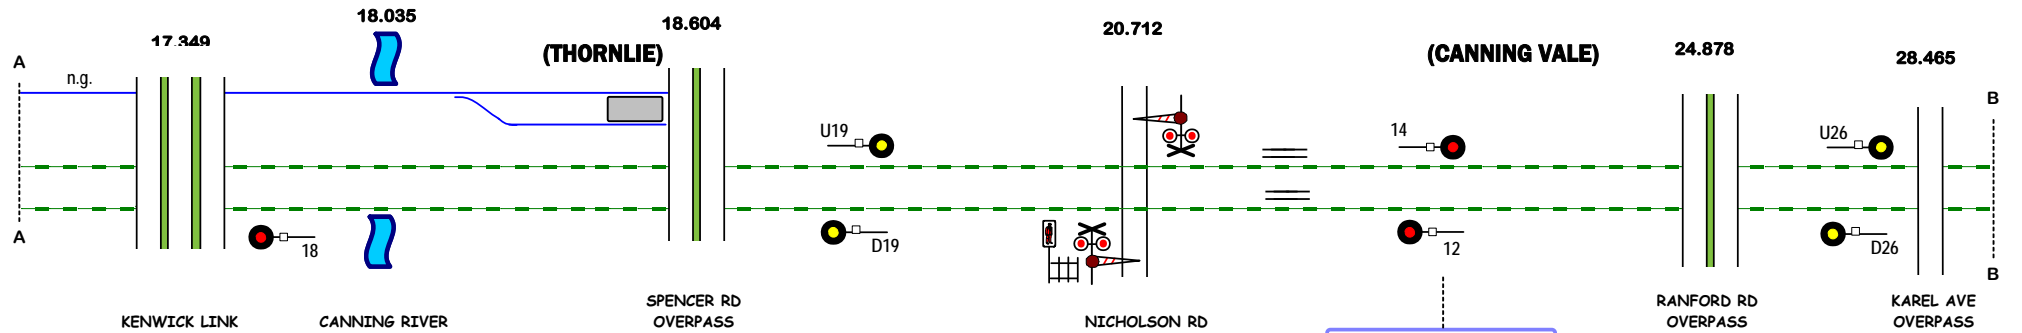

KEWDALE
← W876

KENWICK EAST

DUAL (sg + ng) GAUGE TRACK except as shown
(KEWDALE) - (COCKBURN)

Signal Locations
Home Support

© 2014 G F Vincent

W877