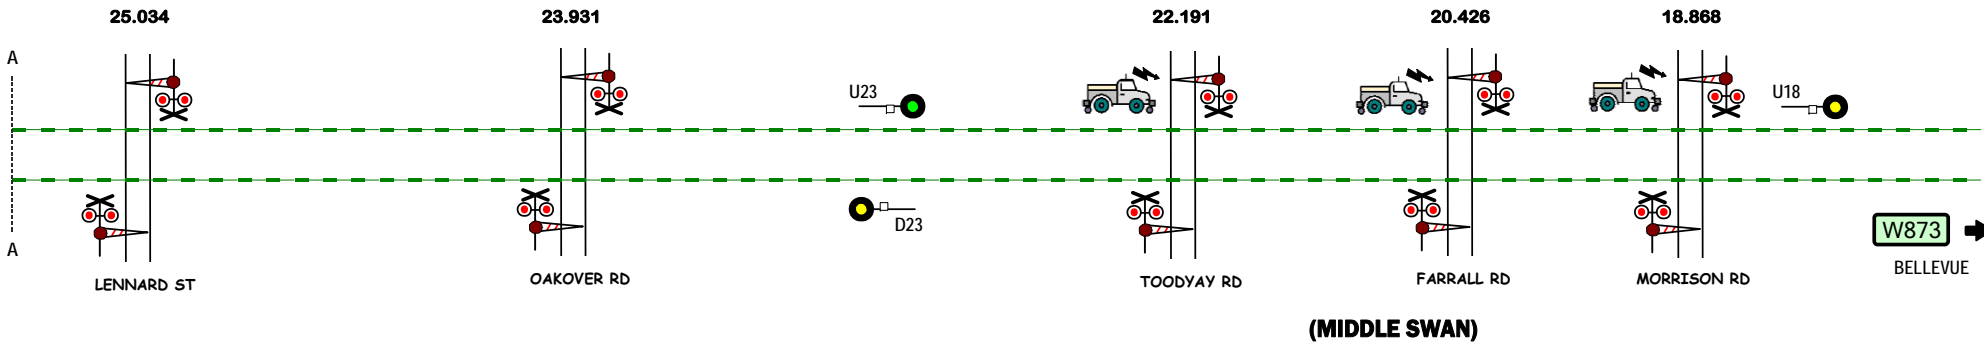

MILLENDON JUNCTION (MLJ)

(MIDDLE SWAN)

DUAL (sg + ng) GAUGE TRACK except as shown
MILLENDON JUNCTION

Signal Locations
 Home Support

© 2014 G F Vincent

W872