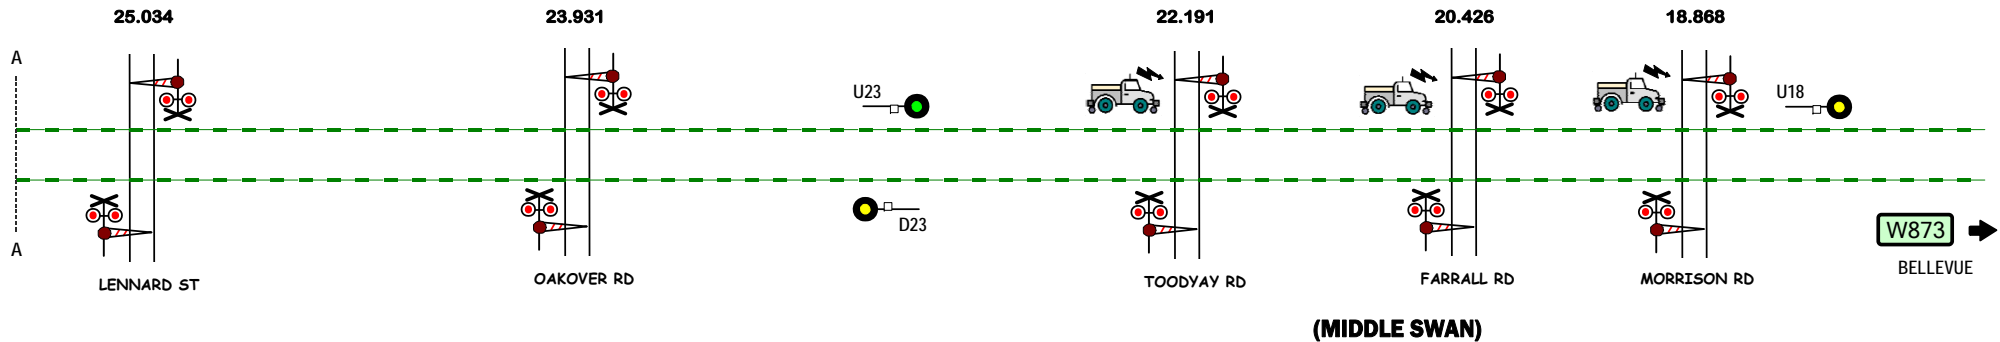

**MILLENDON JUNCTION (MLJ)**

**(MIDDLE SWAN)**

DUAL (sg + ng) GAUGE TRACK except as shown  
**MILLENDON JUNCTION**

Signal Locations  
 Home Support

© 2014 G F Vincent

W872