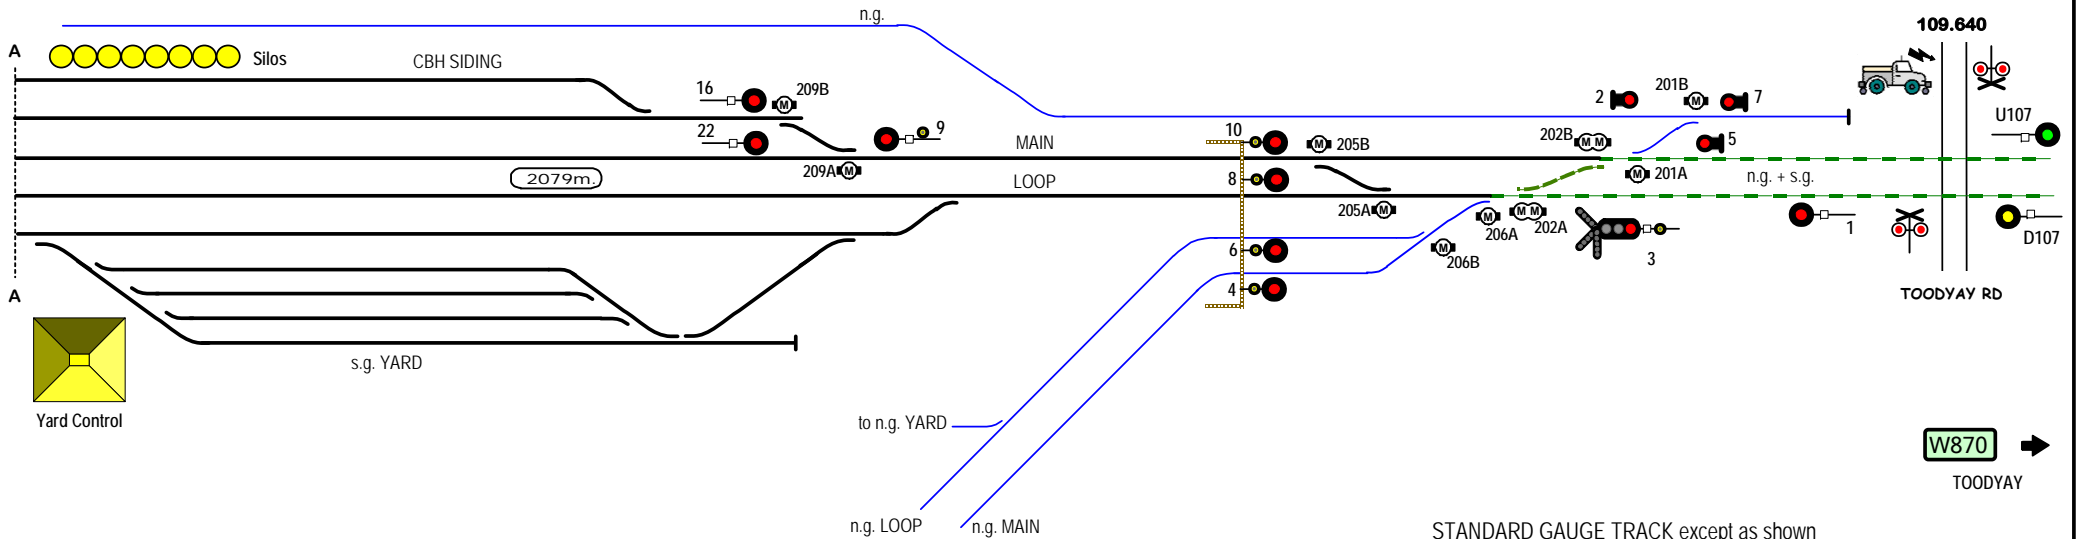

### AVON YARD

STANDARD GAUGE TRACK except as shown  
**AVON YARD**

Signal Locations

Home Support

© 2014 G F Vincent

W868