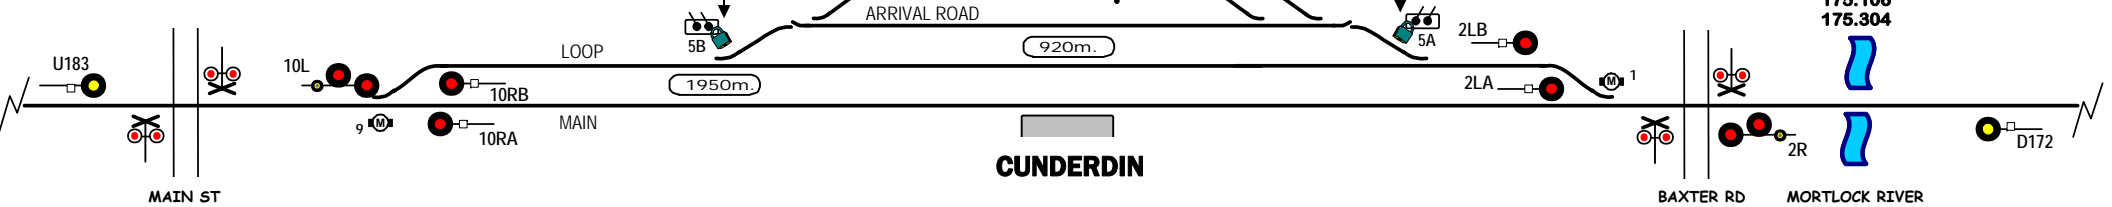

183.976

182.327

180.121

178.3

177.424

174.923

175.106

175.304

173.117

167.420

160.846

(WAEEL)

STANDARD GAUGE TRACK
TAMMIN - (WAEEL)

Signal Locations

Home Support

© 2014 G F Vincent