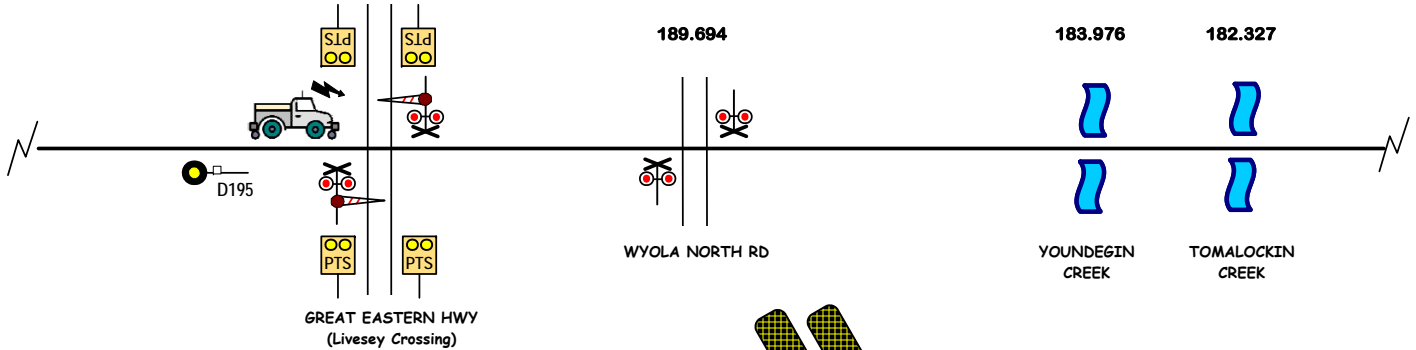

202.857

201.426

201.7

200.051

199.359

TAMMIN

194.405

189.694

183.976

182.327

180.121

178.3

177.424

174.923

175.106

175.304

173.117

167.420

160.846

(WAEEL)

STANDARD GAUGE TRACK
TAMMIN - (WAEEL)

Signal Locations

Home Support

© 2014 G F Vincent