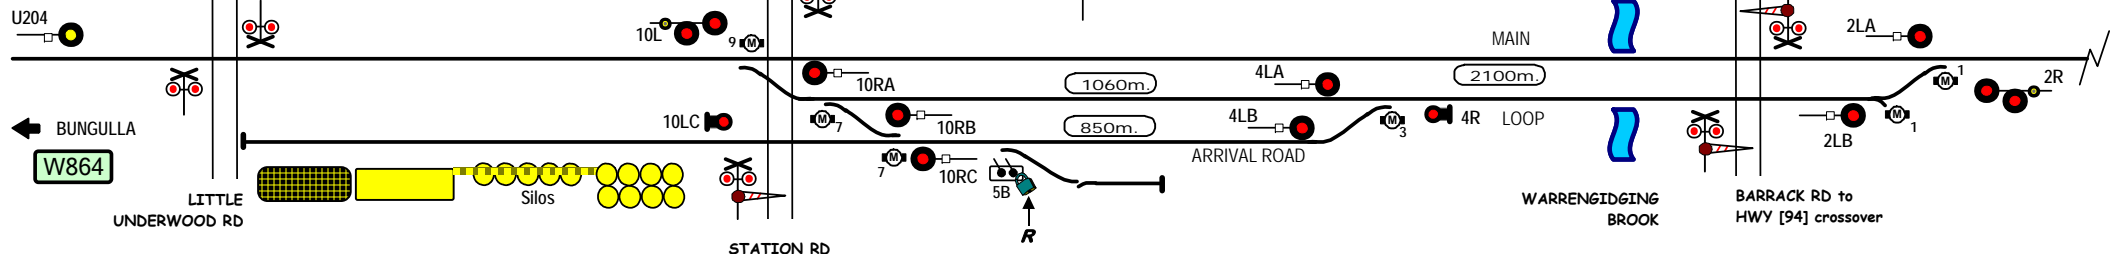

202.857

201.426

201.7

200.051

199.359

TAMMIN

194.405

189.694

183.976

182.327

180.121

178.3

177.424

174.923

175.106

175.304

173.117

167.420

160.846

(WAEEL)

STANDARD GAUGE TRACK
TAMMIN - (WAEEL)

Signal Locations

Home Support

© 2014 G F Vincent