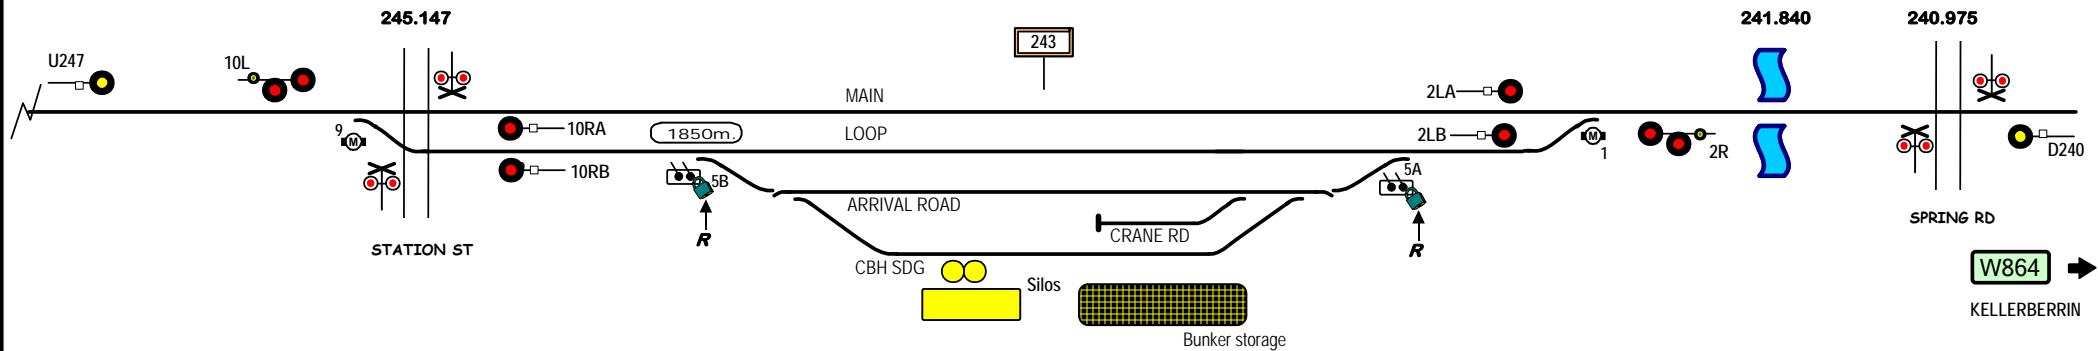

← W861

WEST MERREDIN

269.259

HINES HILL

NEENING RD

HINES HILL RD

BELLUGUTTIN RIVER
(2 crossings)

GOLDFIELDS RD

HEWITT RD

BELLUGUTTIN
FLOOD PLAIN
(5 crossings)

BAANDEE NORTH RD

FOREST RD

DOODLAKINE

STANDARD GAUGE TRACK HINES HILL - DOODLAKINE

W864 →

KELLERBERRIN