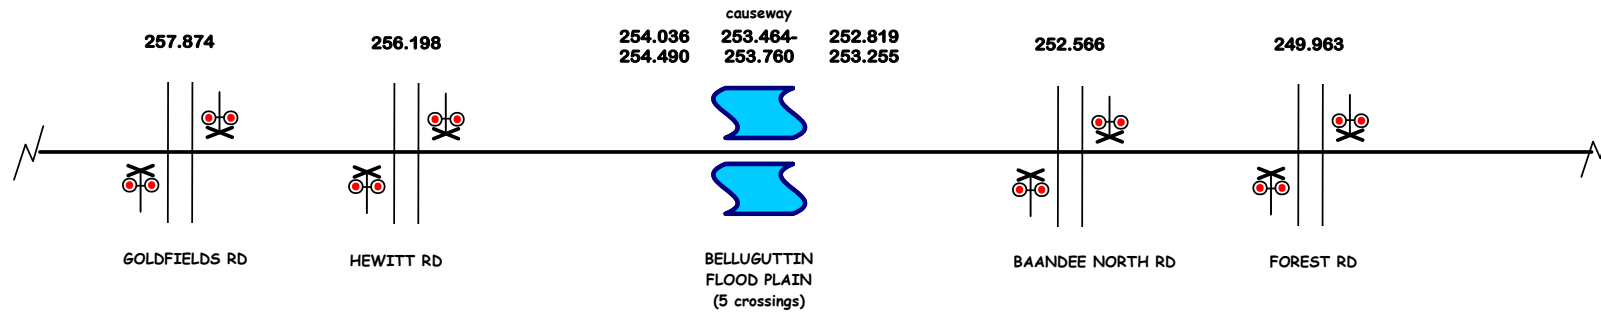

← W861

WEST MERREDIN

269.259

HINES HILL

NEENING RD

HINES HILL RD

BELLUGUTTIN RIVER
(2 crossings)

GOLDFIELDS RD

HEWITT RD

BELLUGUTTIN
FLOOD PLAIN
(5 crossings)

BAANDEE NORTH RD

FOREST RD

DOODLAKINE

STANDARD GAUGE TRACK HINES HILL - DOODLAKINE

W864 →

KELLERBERRIN