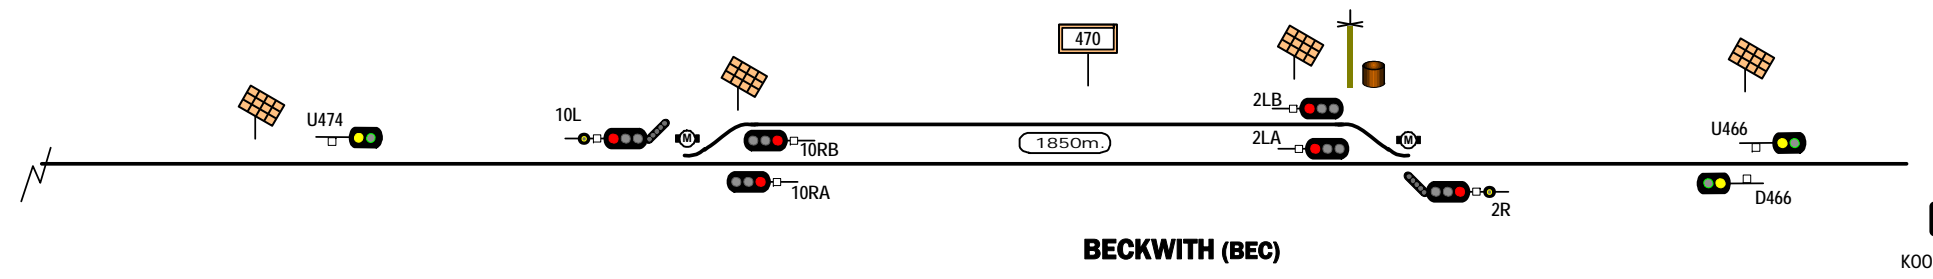

DARRINE (DAR)

BECKWITH (BEC)

W856 →
KOOLYANOBING EAST

STANDARD GAUGE TRACK
DARRINE - BECKWITH

Signal Locations

Home Support

© 2010 G F Vincent

W855