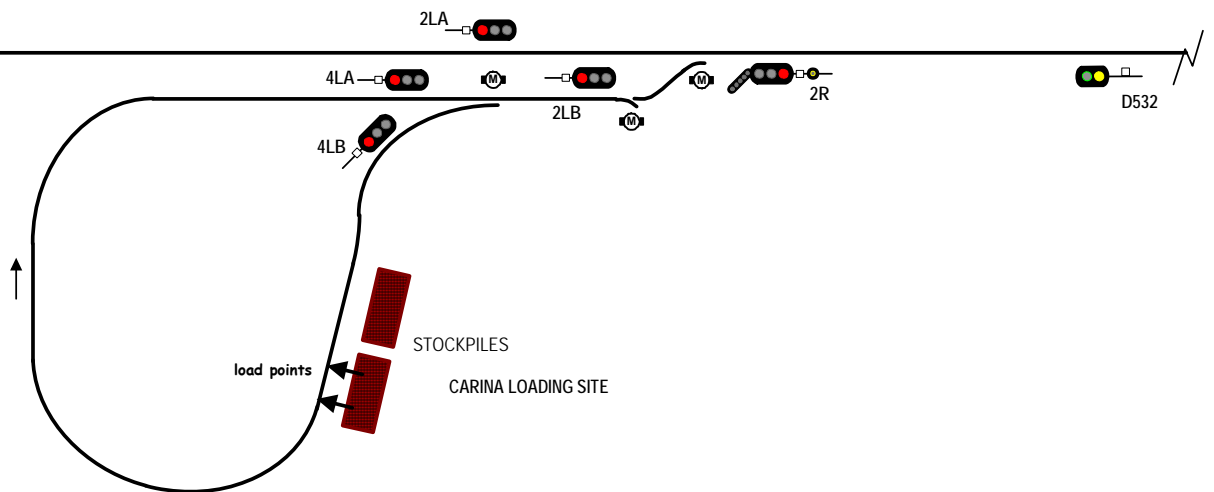

← W853

WALLAROO

536.854

MOUNT WALTON

534

MT WALTON RD

Signal Locations

Home Support

© 2010 G F Vincent

STANDARD GAUGE TRACK
MOUNT WALTON - JAURDI

W854