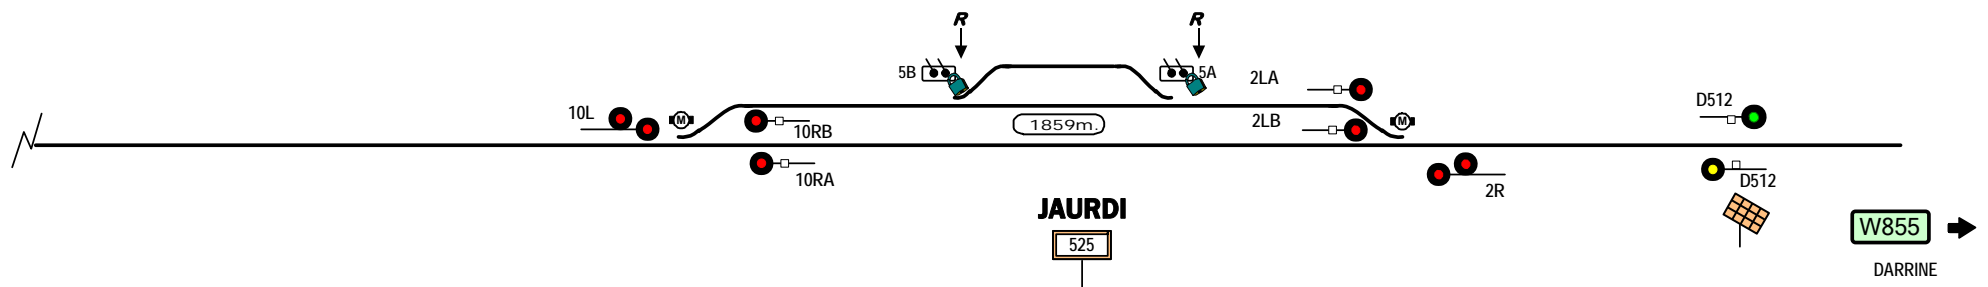

← W853

WALLAROO

536.854

MOUNT WALTON

534

MT WALTON RD

Signal Locations

Home Support

© 2010 G F Vincent

STANDARD GAUGE TRACK
MOUNT WALTON - JAURDI

W854