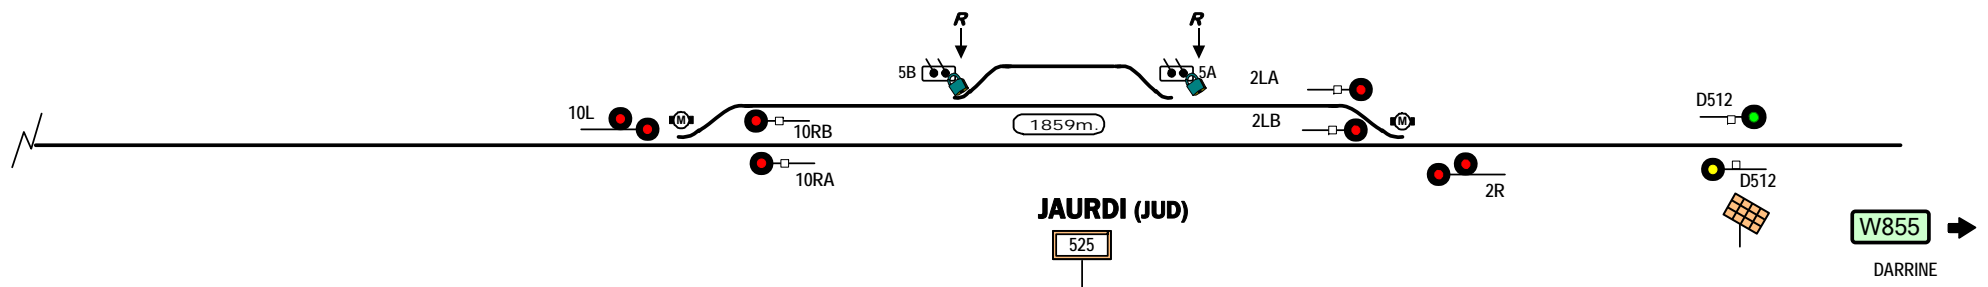

← W853

WALLAROO

536.854

MOUNT WALTON (MWN)

534

MT WALTON RD

JAUUDI (JUD)

525

W855 →

DARRINE

STANDARD GAUGE TRACK  
MOUNT WALTON - JAURDI

Signal Locations

Home Support

© 2010 G F Vincent

W854