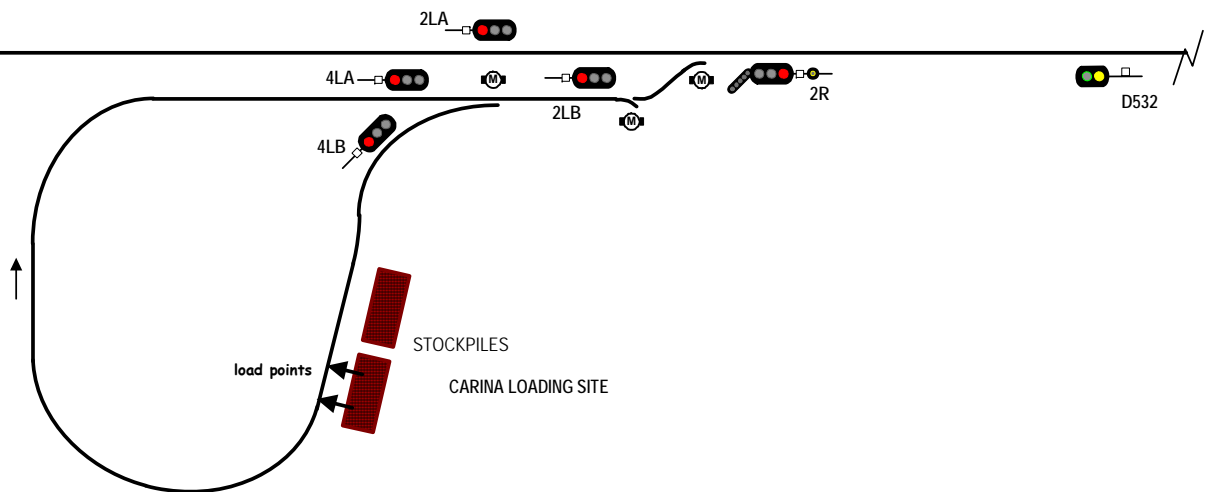

← W853

WALLAROO

536.854

MOUNT WALTON (MWN)

534

MT WALTON RD

JAUUDI (JUD)

525

W855 →

DARRINE

STANDARD GAUGE TRACK  
MOUNT WALTON - JAURDI

Signal Locations

Home Support

© 2010 G F Vincent

W854