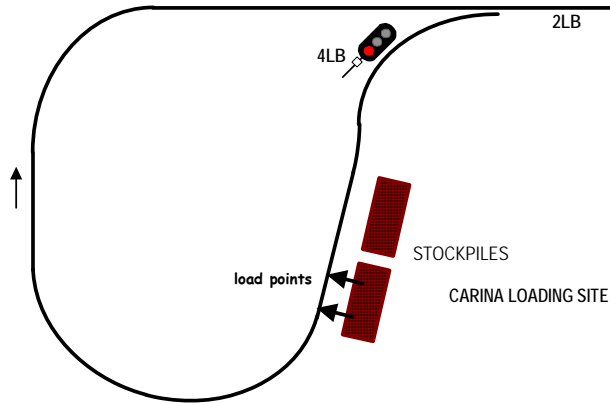

← W853

WALLAROO

536.854

MOUNT WALTON (MWN)

534

MT WALTON RD

JAUARDI (JUD)

525

W855 →

DARRINE

Signal Locations

Home Support

© 2010 G F Vincent

STANDARD GAUGE TRACK
MOUNT WALTON - JAUARDI

W854