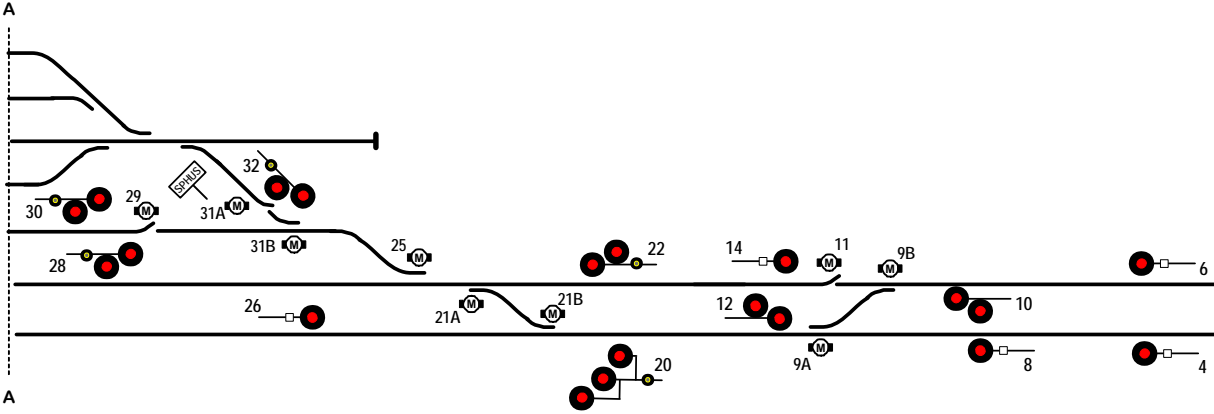

WEST KALGOORLIE SOUTH

BONNIE VALE

W853

1806m. <6-128>

2895m. <4-122>

BINDULI TRIANGLE

646

STANDARD GAUGE TRACK

WEST KALGOORLIE

Signal Locations

Home Support

© 2010 G F Vincent

W852