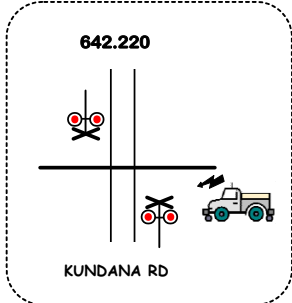

WEST KALGOORLIE

Arc Infrastructure COUNTRY ESPERANCE line

HAMPTON

W1851

U6

GREAT EASTERN HWY OVERPASS

642.220

KUNDANA RD

BONNIE VALE

W853

U640

D640

WEST KALGOORLIE SOUTH

WEST KALGOORLIE WEST

BINDULI TRIANGLE

646

STANDARD GAUGE TRACK

WEST KALGOORLIE

A

A

Signal Locations

Home Support

© 2010 G F Vincent

W852