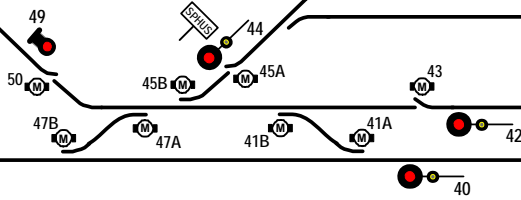

2028m

WEST KALGOORLIE

A

GATACRE DR

HAMPTON
W1851

Brookfield Country
ESPERANCE line

GREAT EASTERN HWY
OVERPASS

WEST KALGOORLIE SOUTH