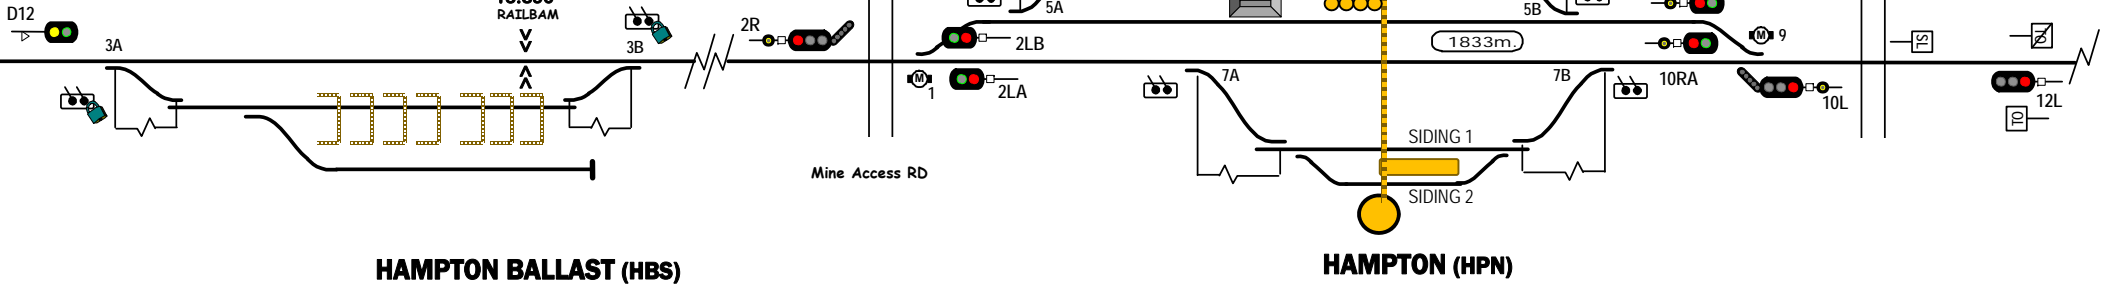

← W852
WEST KALGOORLIE

13.5

13.890
RAILBAM

15.431

16.0

18.629

HAMPTON BALLAST (HBS)

HAMPTON (HPN)

KAMBALDA (KMA)

**GOLDFIELDS HWY
(KAMBALDA EAST)**

STANDARD GAUGE TRACK
HAMPTON - KAMBALDA

Signal Locations	
Home	Support

© 2014 G F Vincent

W1851