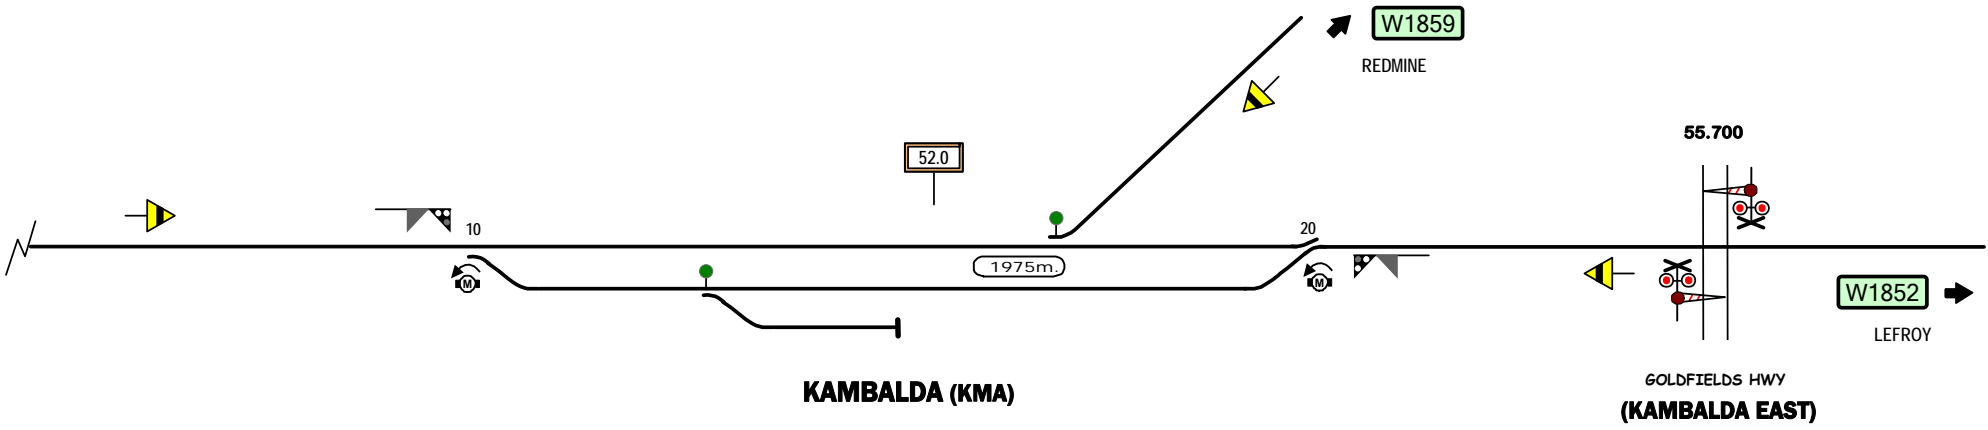

← W852
WEST KALGOORLIE

13.5

13.890
RAILBAM

15.431

16.0

18.629

HAMPTON BALLAST (HBS)

HAMPTON (HPN)

KAMBALDA (KMA)

**GOLDFIELDS HWY
(KAMBALDA EAST)**

STANDARD GAUGE TRACK
HAMPTON - KAMBALDA

Signal Locations	
Home	Support

© 2014 G F Vincent

W1851