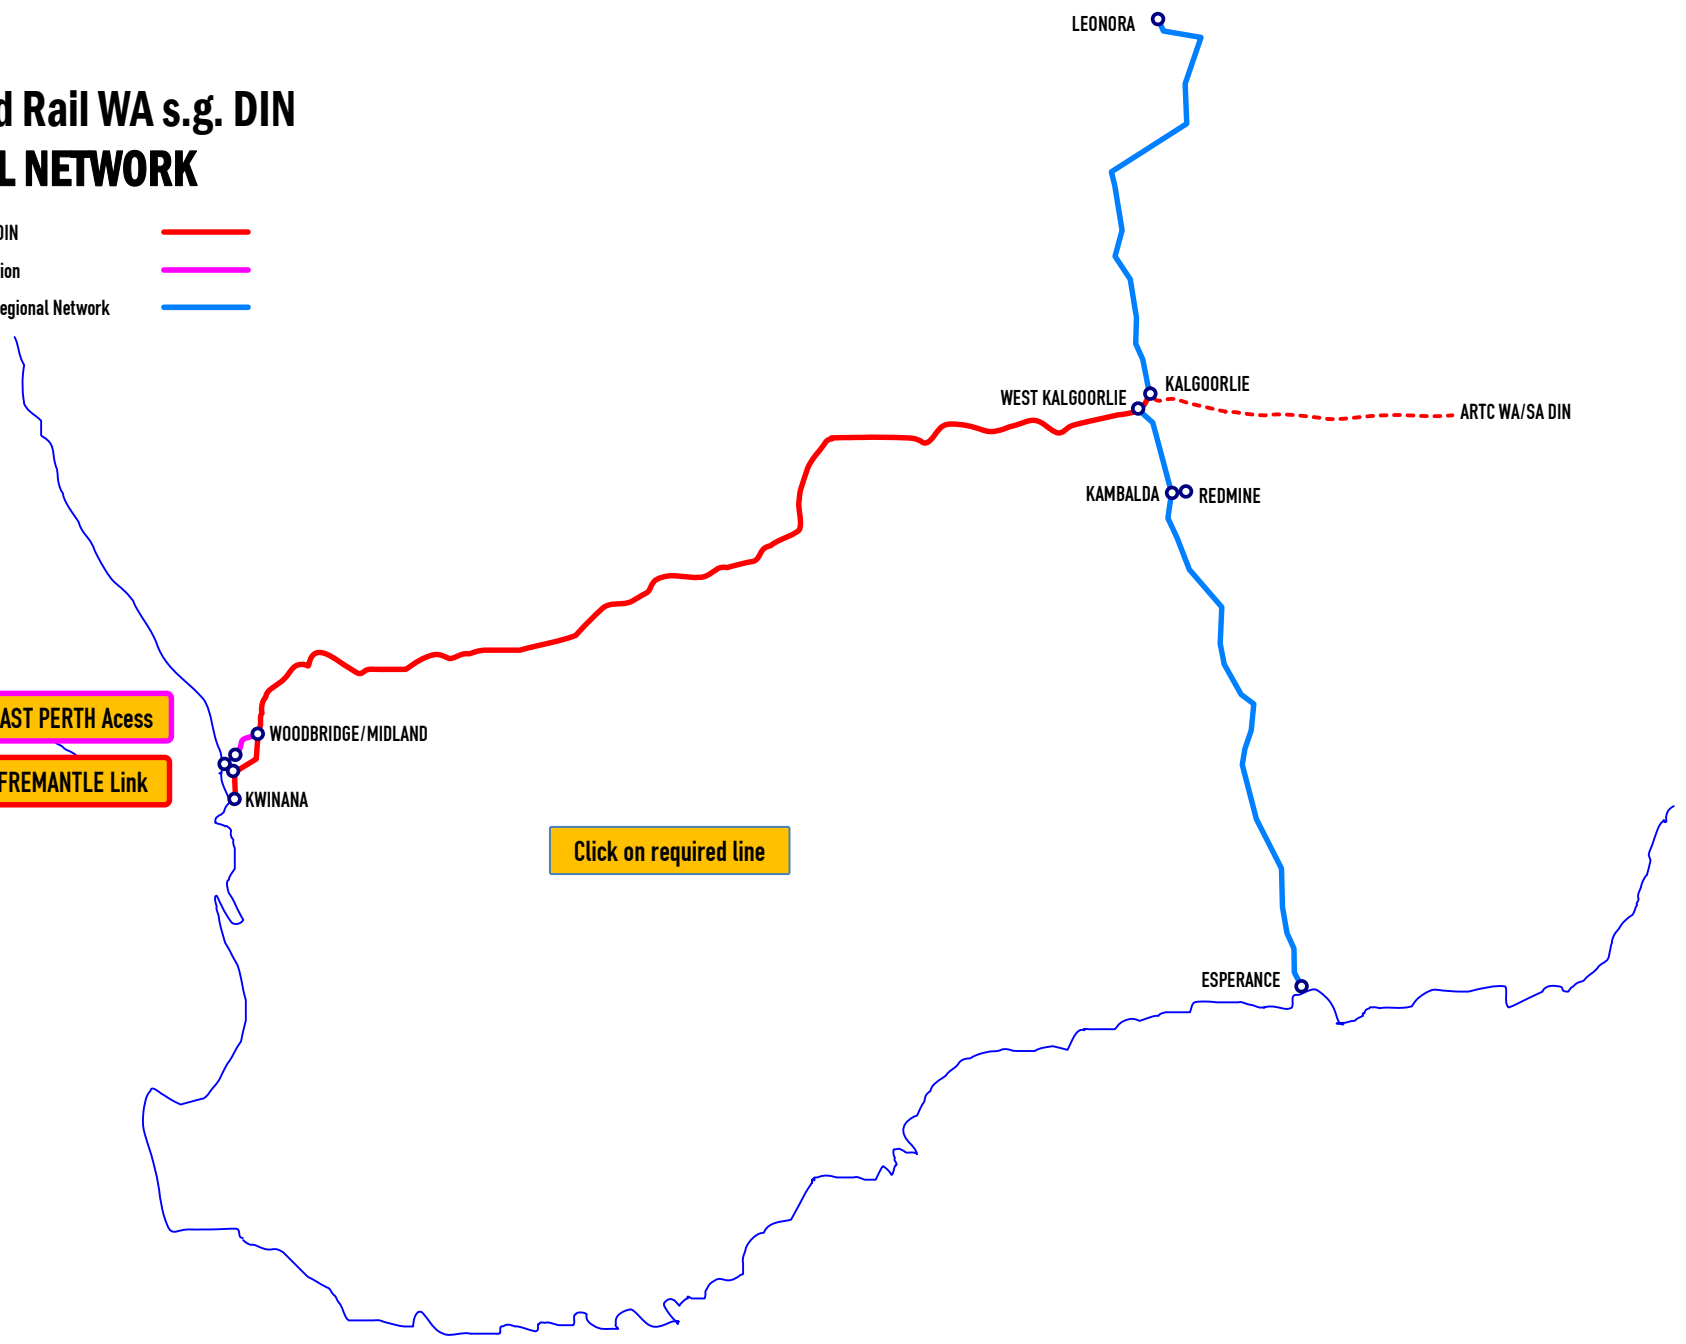

Brookfield Rail WA s.g. DIN RAIL NETWORK

- Brookfield Rail WA DIN —
- TransPerth Connection —
- Brookfield Rail sg Regional Network —

TransPerth EAST PERTH Access

KWINANA & FREMANTLE Link

Click on required line

▲ Home

LEONORA

WEST KALGOORLIE

KALGOORLIE

ARTC WA/SA DIN

KAMBALDA

REDMINE

WOODBIDGE/MIDLAND