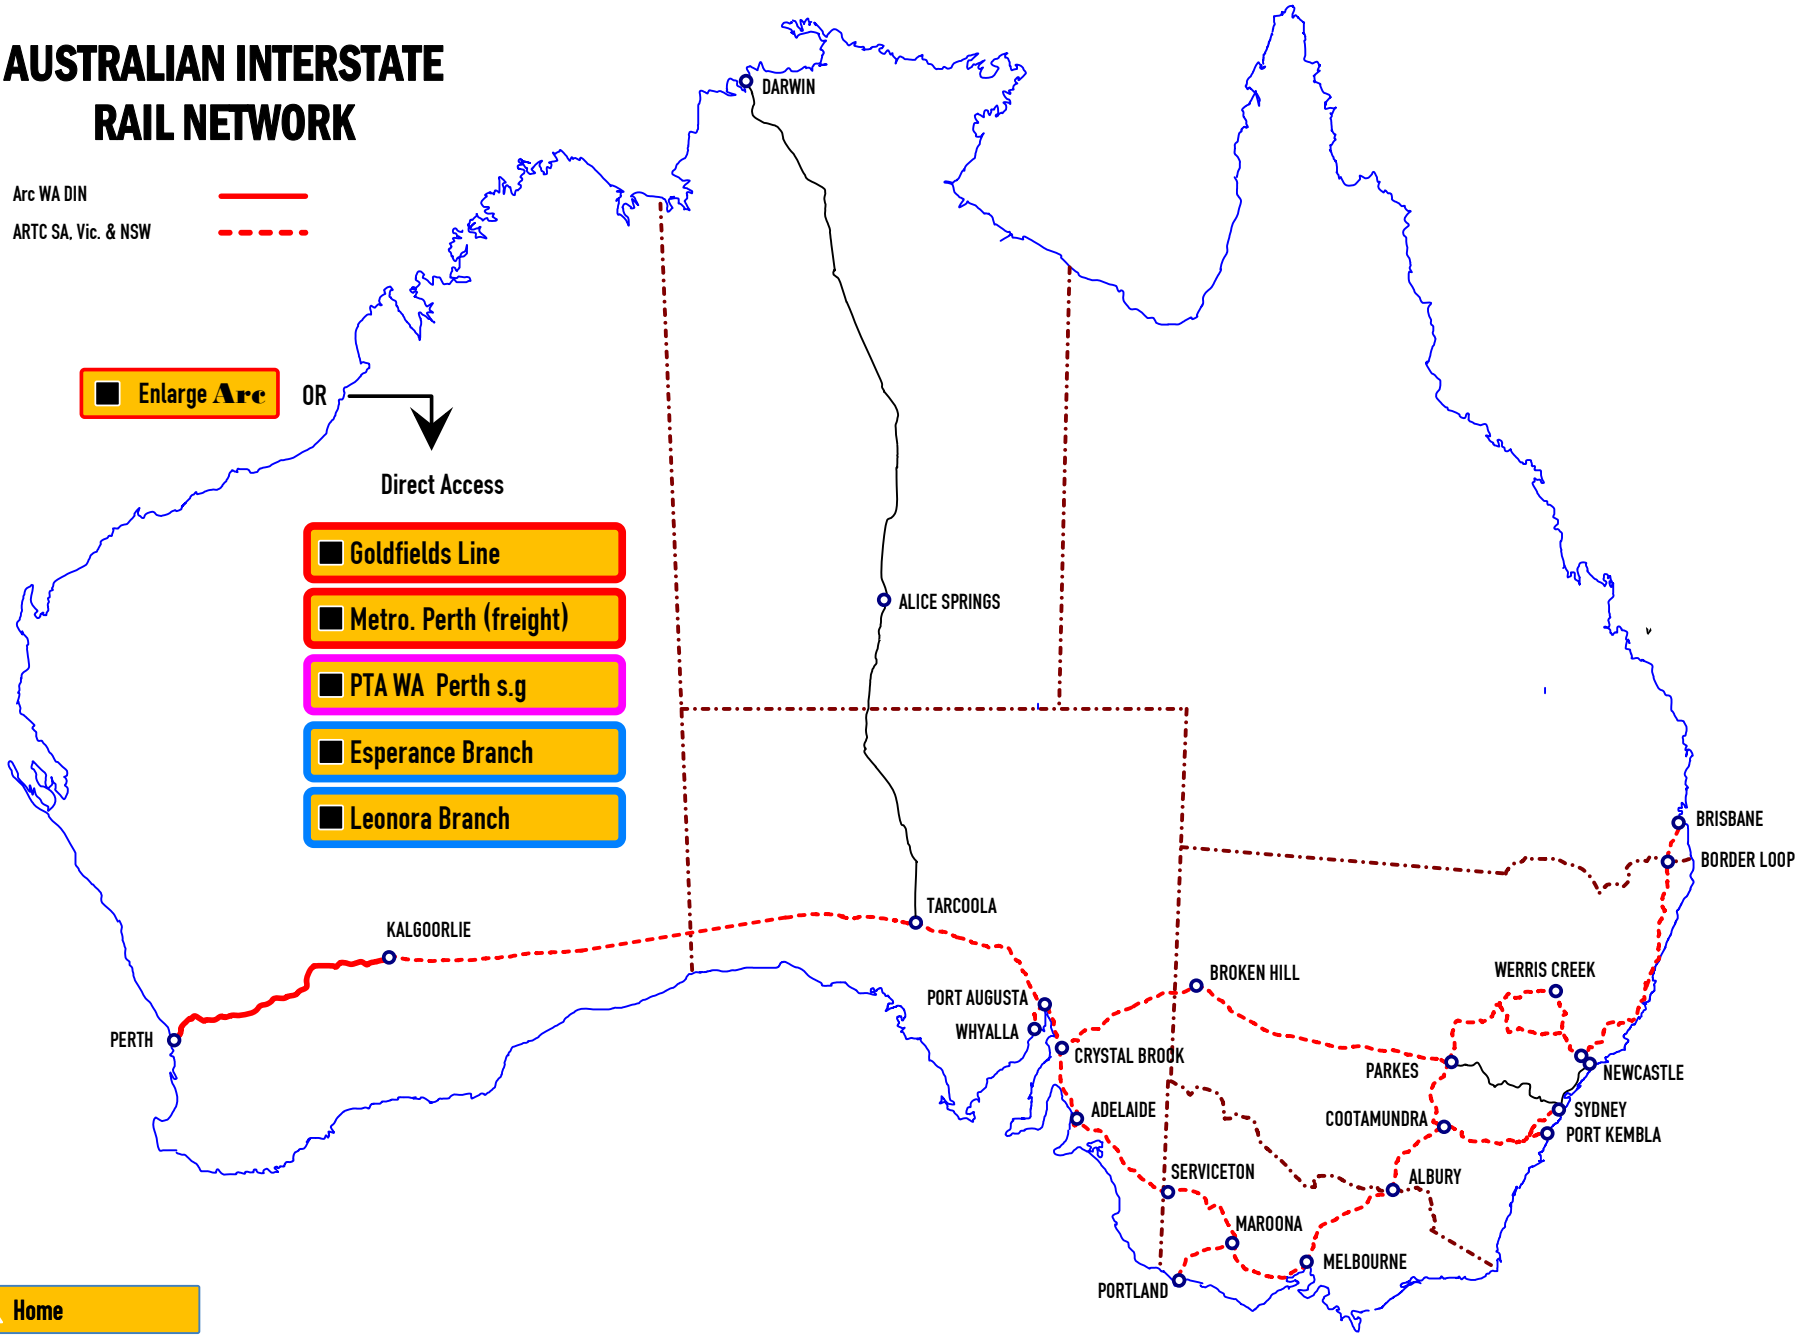

AUSTRALIAN INTERSTATE RAIL NETWORK

Arc WA DIN

ARTC SA, Vic. & NSW

Enlarge Arc

OR

Direct Access

- Goldfields Line
- Metro. Perth (freight)
- PTA WA Perth s.g
- Esperance Branch
- Leonora Branch

Home