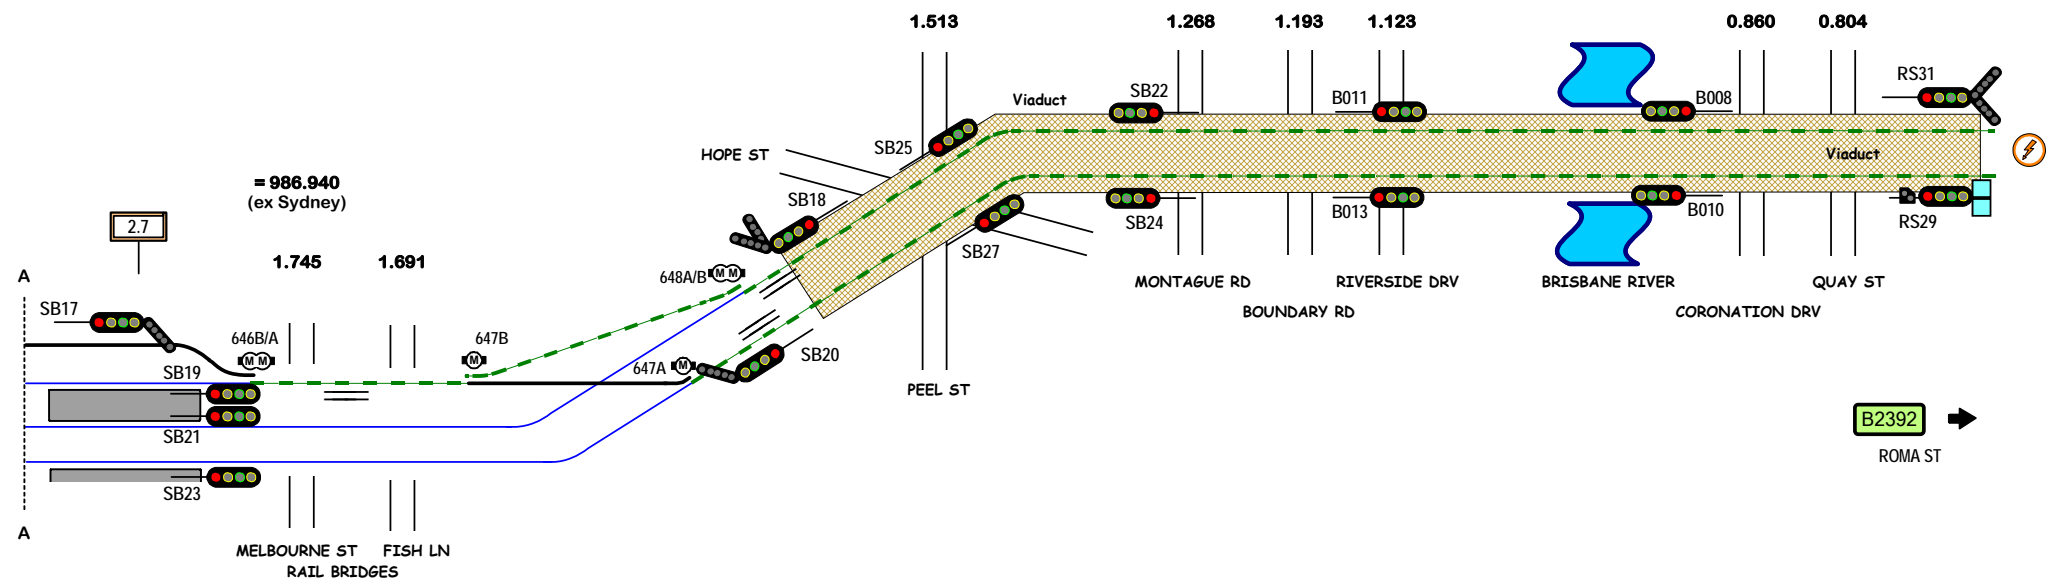

SOUTH BANK

SOUTH BRISBANE

Signal Locations

Home Support

© 2011 G F Vincent

- STANDARD GAUGE TRACK
- DUAL (sg + ng) TRACK
- NARROW GAUGE TRACK

SOUTH BANK - SOUTH BRISBANE

B2391

E-X
P-8
D-S
P-6
4-3
29