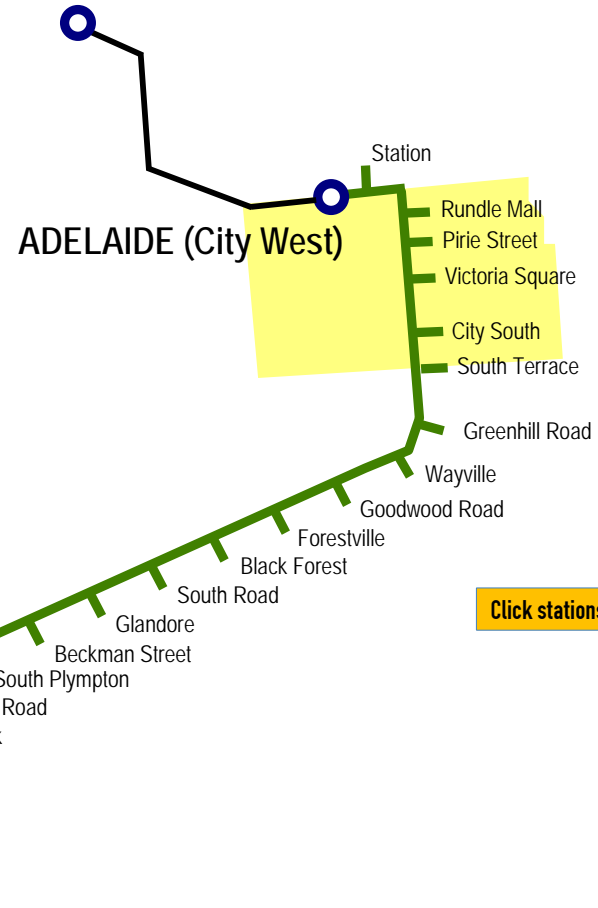

LINE	Glenelg Light Rail Line
SECTION	Adelaide(City West) - Glenelg
PAGES	051-054

Adelaide

Home

Another Line

Click stations to select

GLENELG (Moseley Square)

Section A6