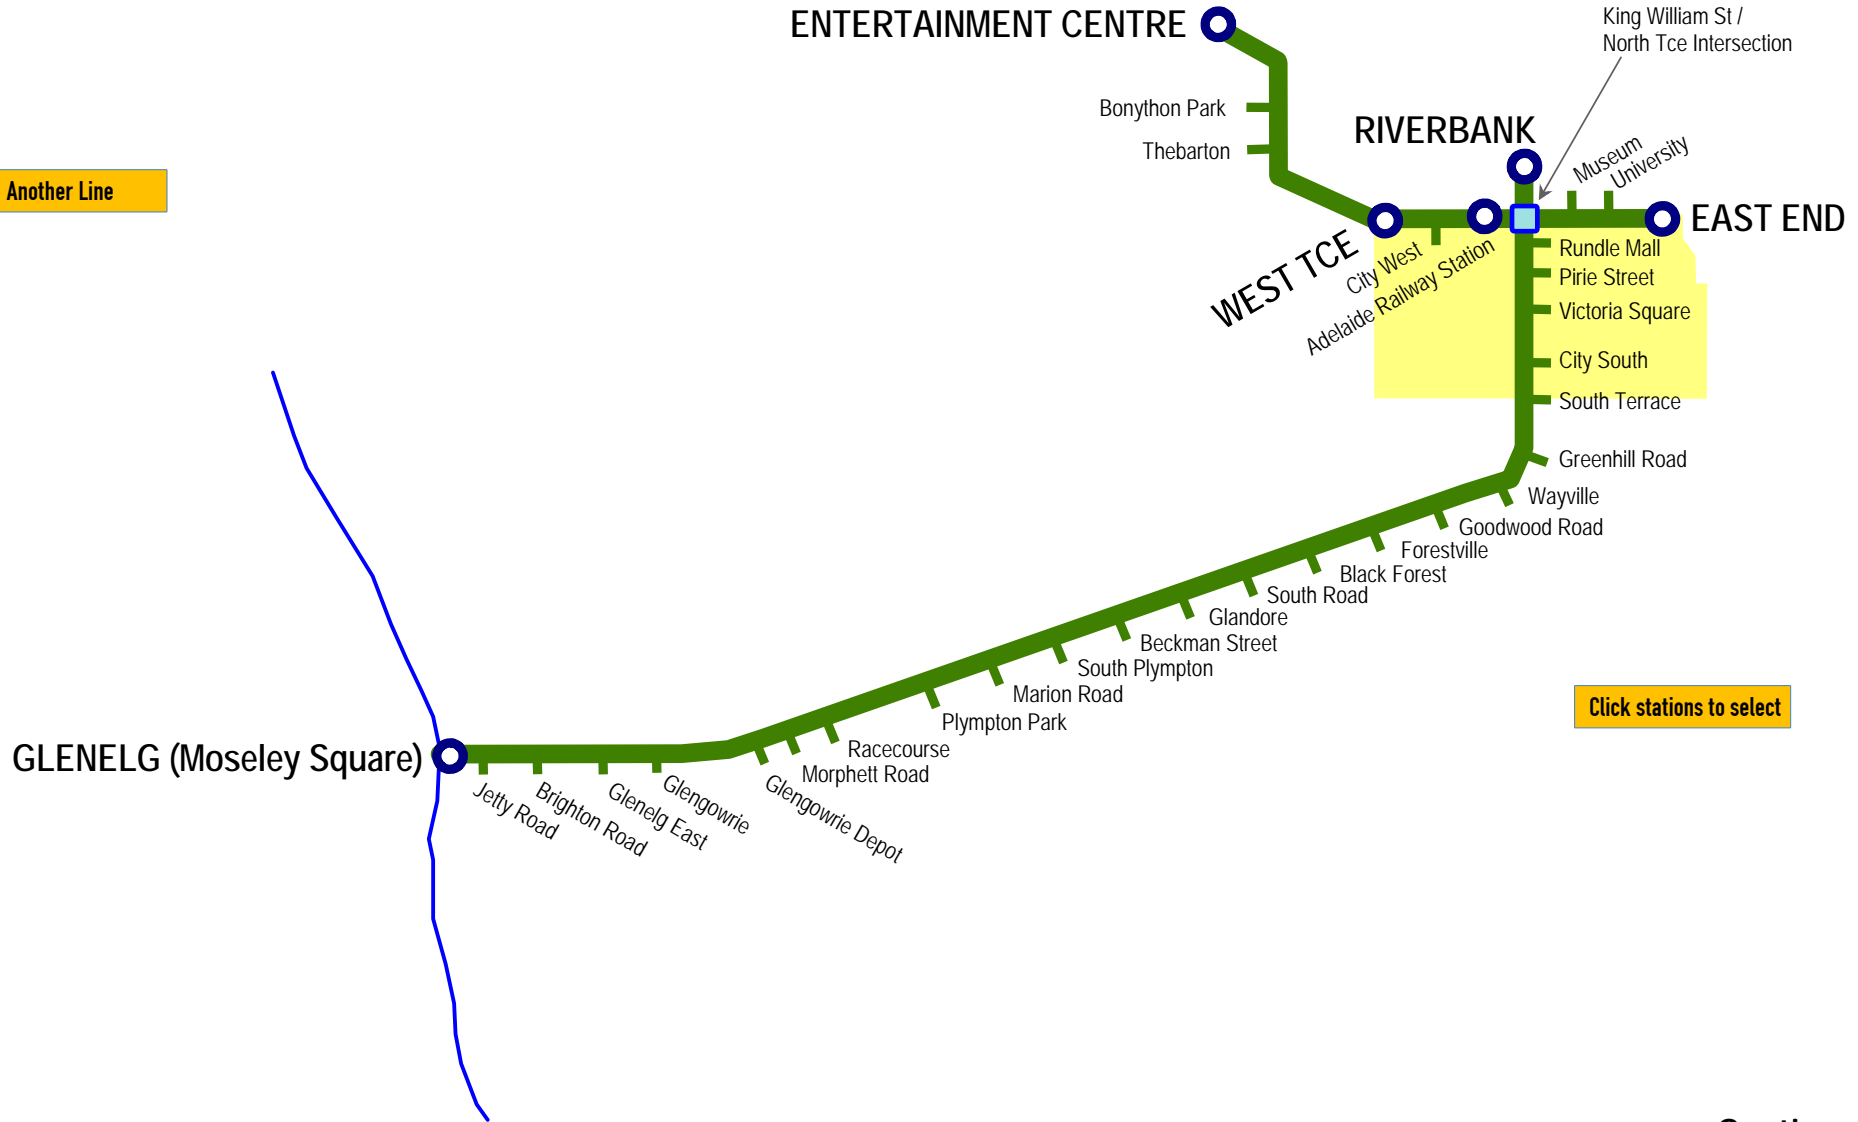

LINE	Adelaide Light Rail Network
SECTION	All
PAGES	2051-2090

Adelaide

▲ Home

■ Another Line

Click stations to select