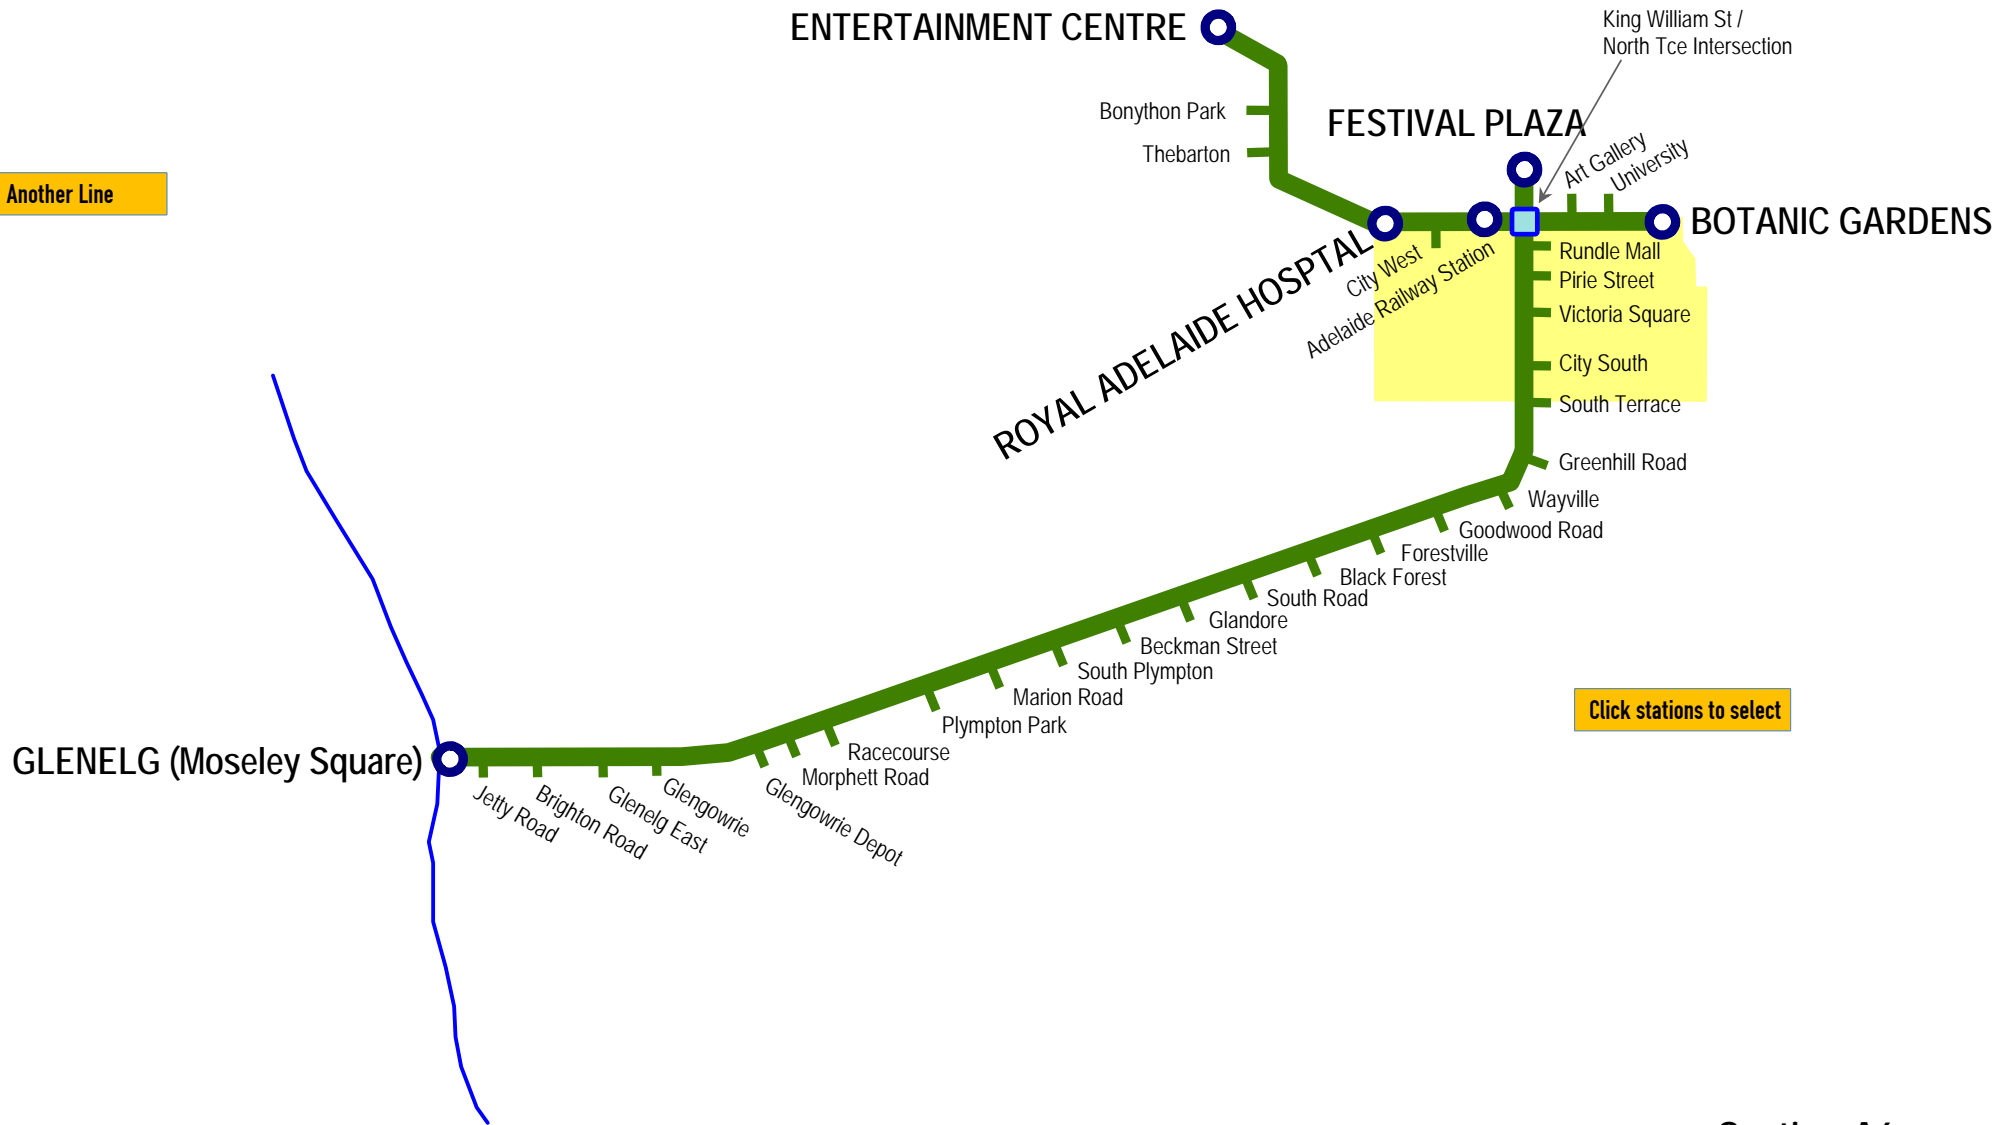

LINE	Adelaide Light Rail Network
SECTION	All
PAGES	2051-2090

Adelaide

Home

Another Line

[Click stations to select](#)