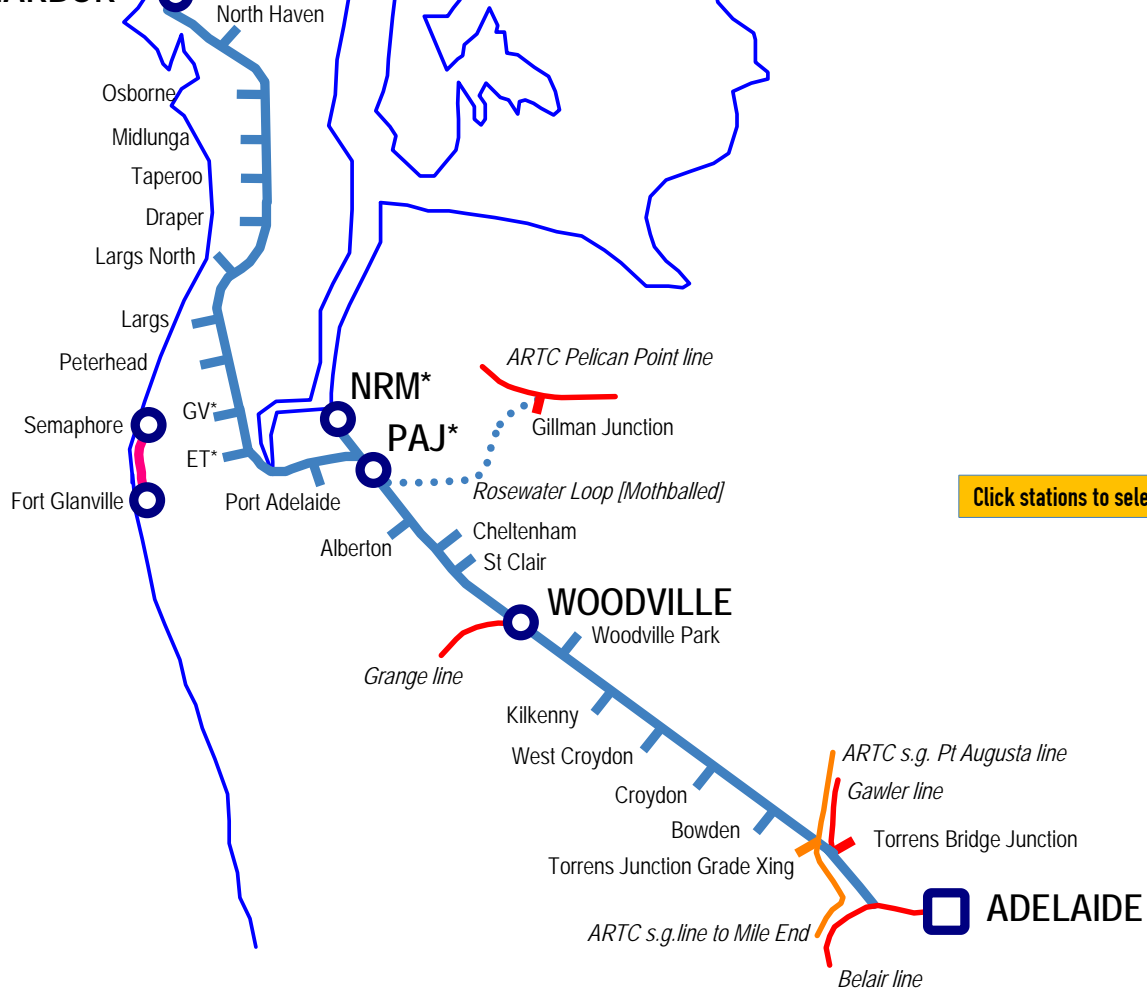

# Adelaide

LINE	Port Line
SECTION	Adelaide Wye - Outer Harbor
PAGES	021 - 024

AETM  
 ST KILDA  
 Tramway Museum

**Home**

**Another Line**

## OUTER HARBOR

- \* ET ... Ethelton
- GV ... Glanville
- PAJ ... Port Adelaide Junction
- NRM .. National Railway Museum

**Click stations to select**

Includes: Semaphore-Fort Glanville Tourist Line   
 St Kilda Tramway Museum 