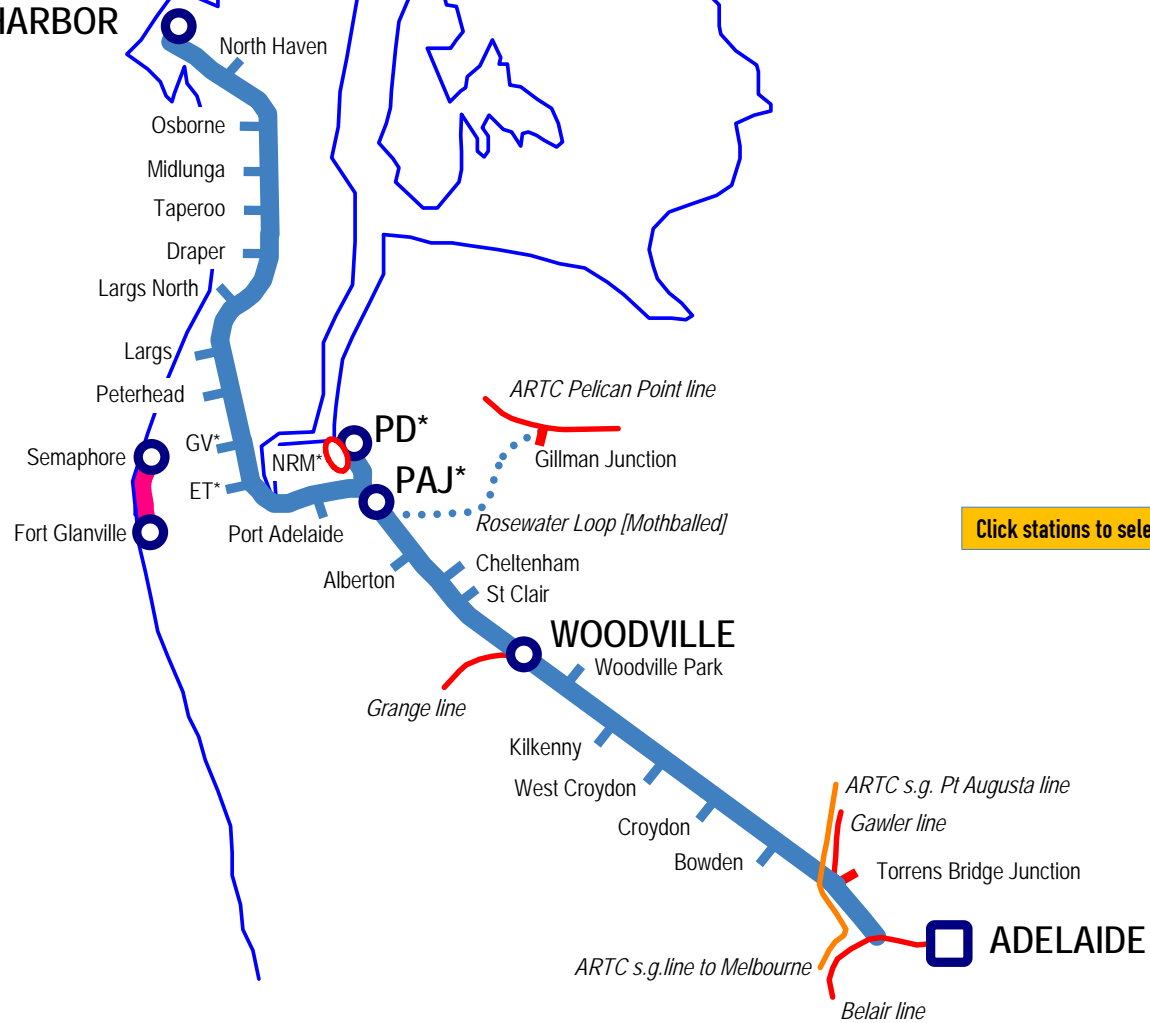

LINE	Port Line
SECTION	Adelaide Wye - Outer Harbor
PAGES	2021 - 2024, 2028

▲ Home

■ Another Line

□ ST KILDA
Tramway Museum

Adelaide

OUTER HARBOR

Click stations to select

- * ET ... Ethelton
- GV ... Glanville
- PAJ ... Port Adelaide Junction
- PD ... Port Dock
- NRM .. National Railway Museum

Includes: Semaphore-Fort Glanville Tourist Line —
St Kilda Tramway Museum □

Section A3