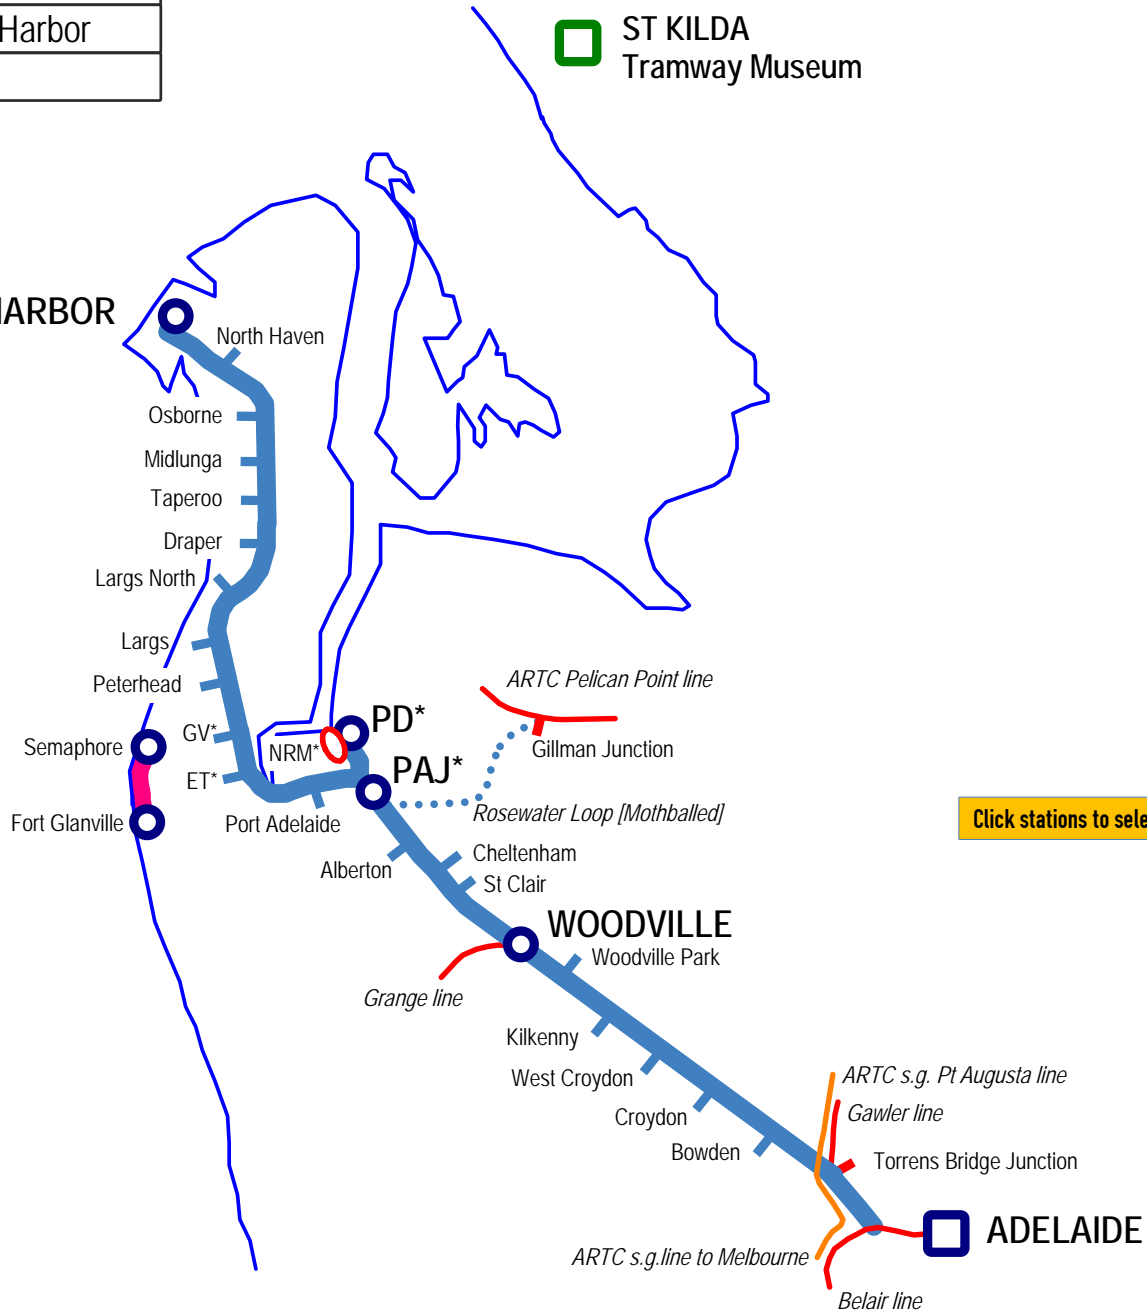

LINE	Port Line
SECTION	Adelaide Wye - Outer Harbor
PAGES	2021 - 2024, 2028

Home

Another Line

Adelaide

OUTER HARBOR

- * ET ... Ethelton
- GV ... Glanville
- PAJ ... Port Adelaide Junction
- PD ... Port Dock
- NRM .. National Railway Museum

Click stations to select

Includes: Semaphore-Fort Glanville Tourist Line 
 St Kilda Tramway Museum 

Section A3