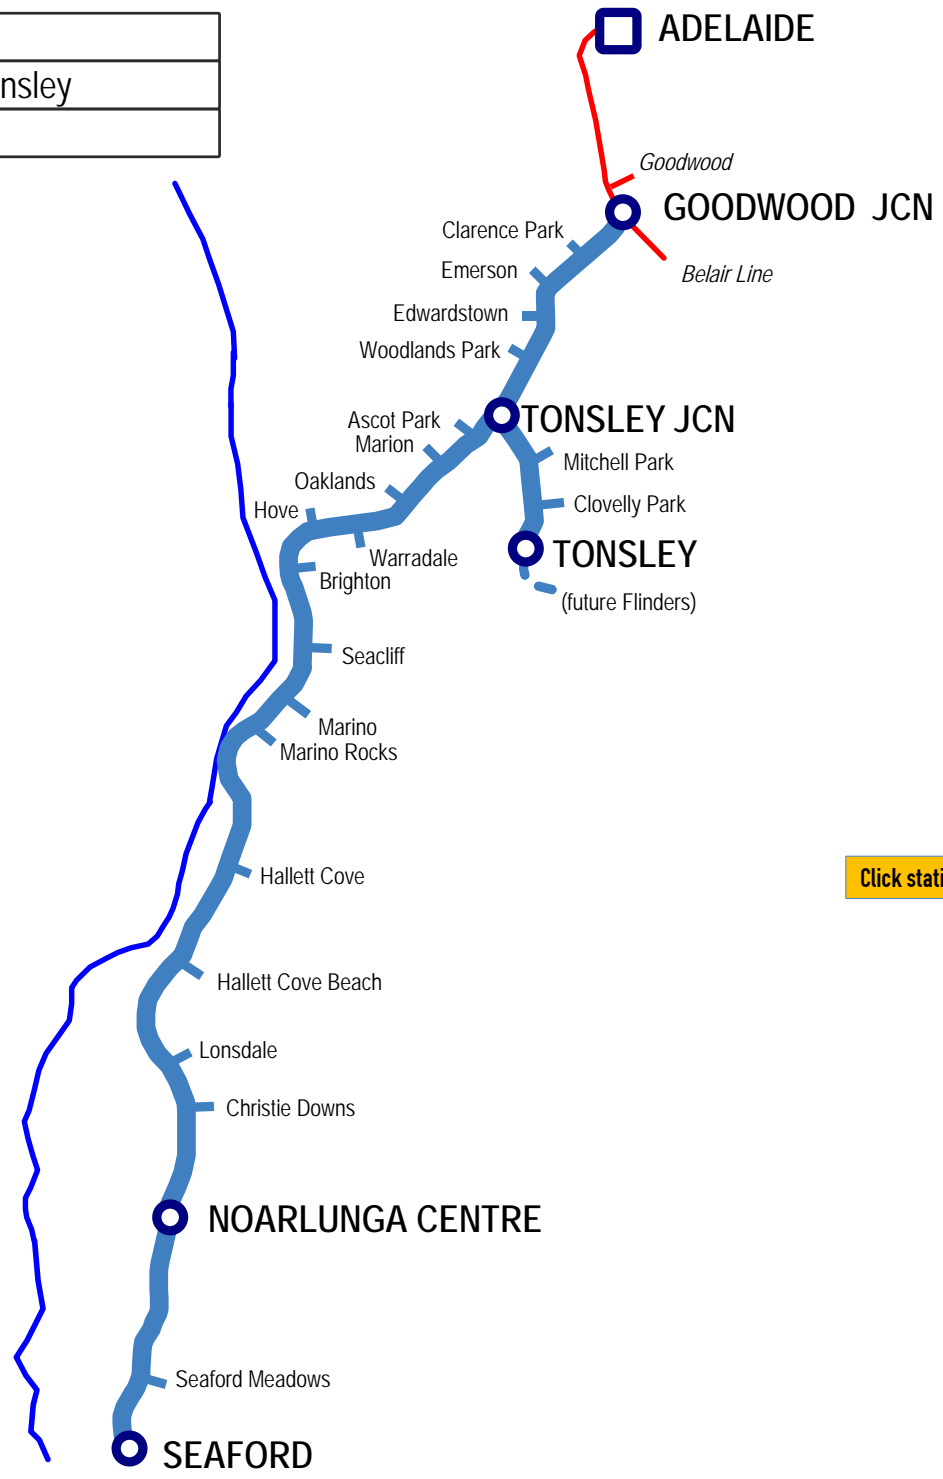

LINE	Seaford Line
SECTION	Goodwood Jcn - Seaford/Tonsley
PAGES	2011 - 2016, 2019

Home

Another Line

Adelaide

Click stations to select