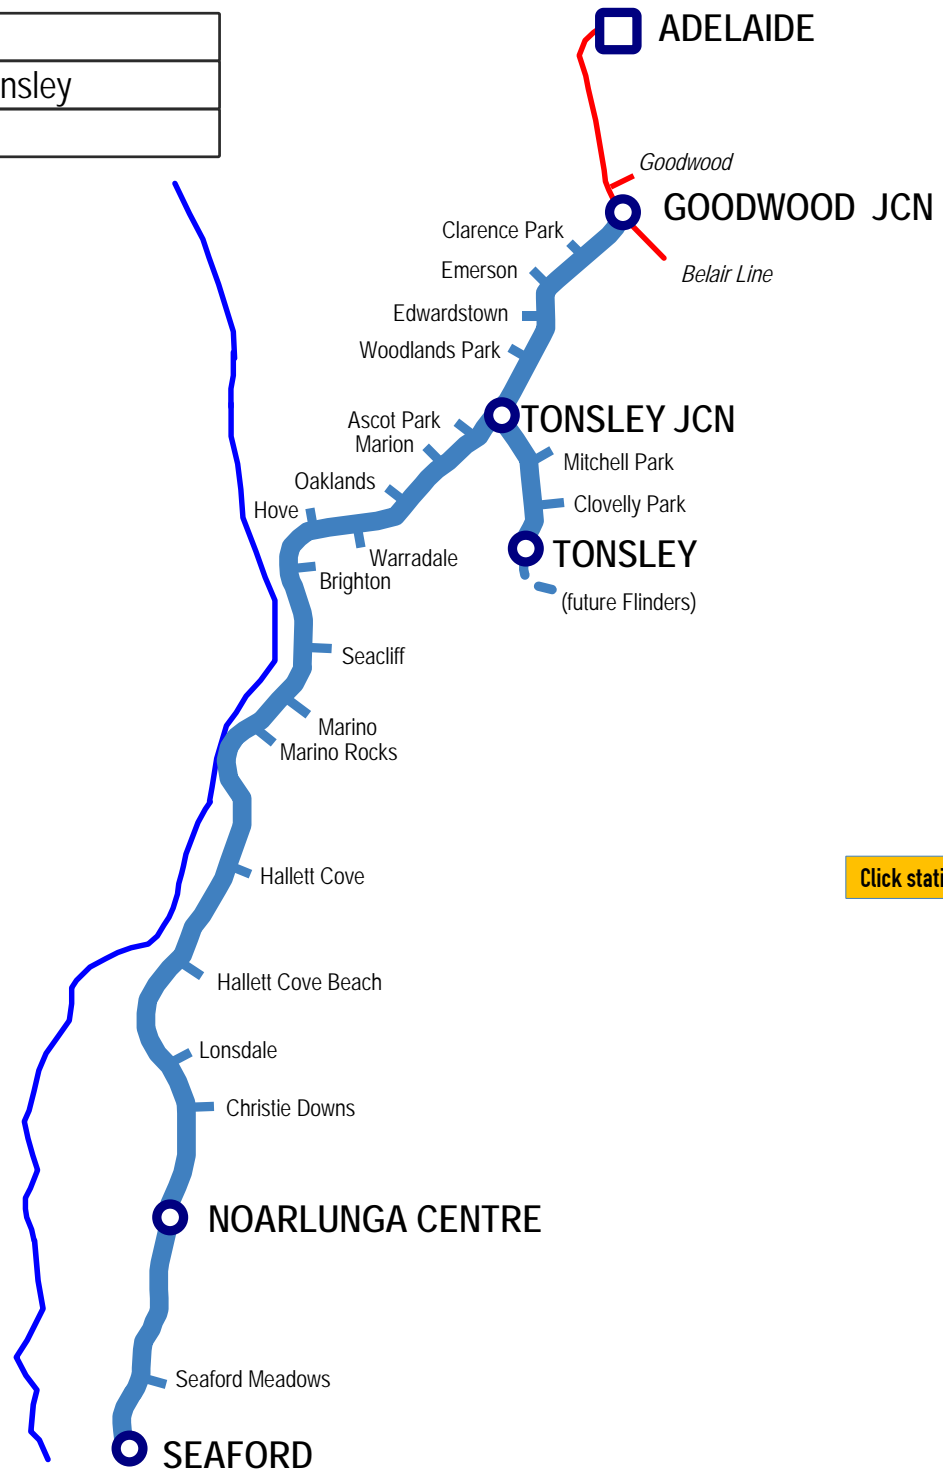

LINE	Seaford Line
SECTION	Goodwood Jcn - Seaford/Tonsley
PAGES	2011 - 2016, 2019

▲ Home

■ Another Line

Adelaide

Click stations to select