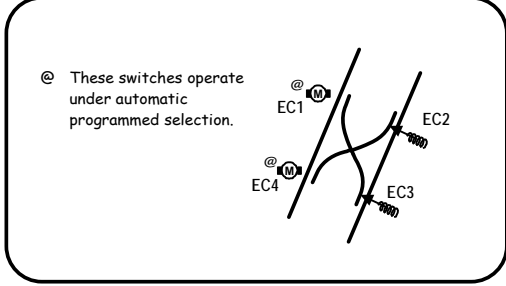

THEBARTON
1.91

BONYTHON PARK
2.43

ENTERTAINMENT CENTRE
3.15

NOTE: West Tce is closed as a terminal and the centre road is booked out of service. Signals WT 1, 2 & 3 are de-energised and are showing black.

Note: Adelaide RS drawing is displayed in the reverse direction

STANDARD GAUGE TRACK with ELECTRIC OVERHEAD
ADELAIDE R.S. - ENTERTAINMENT CENTRE