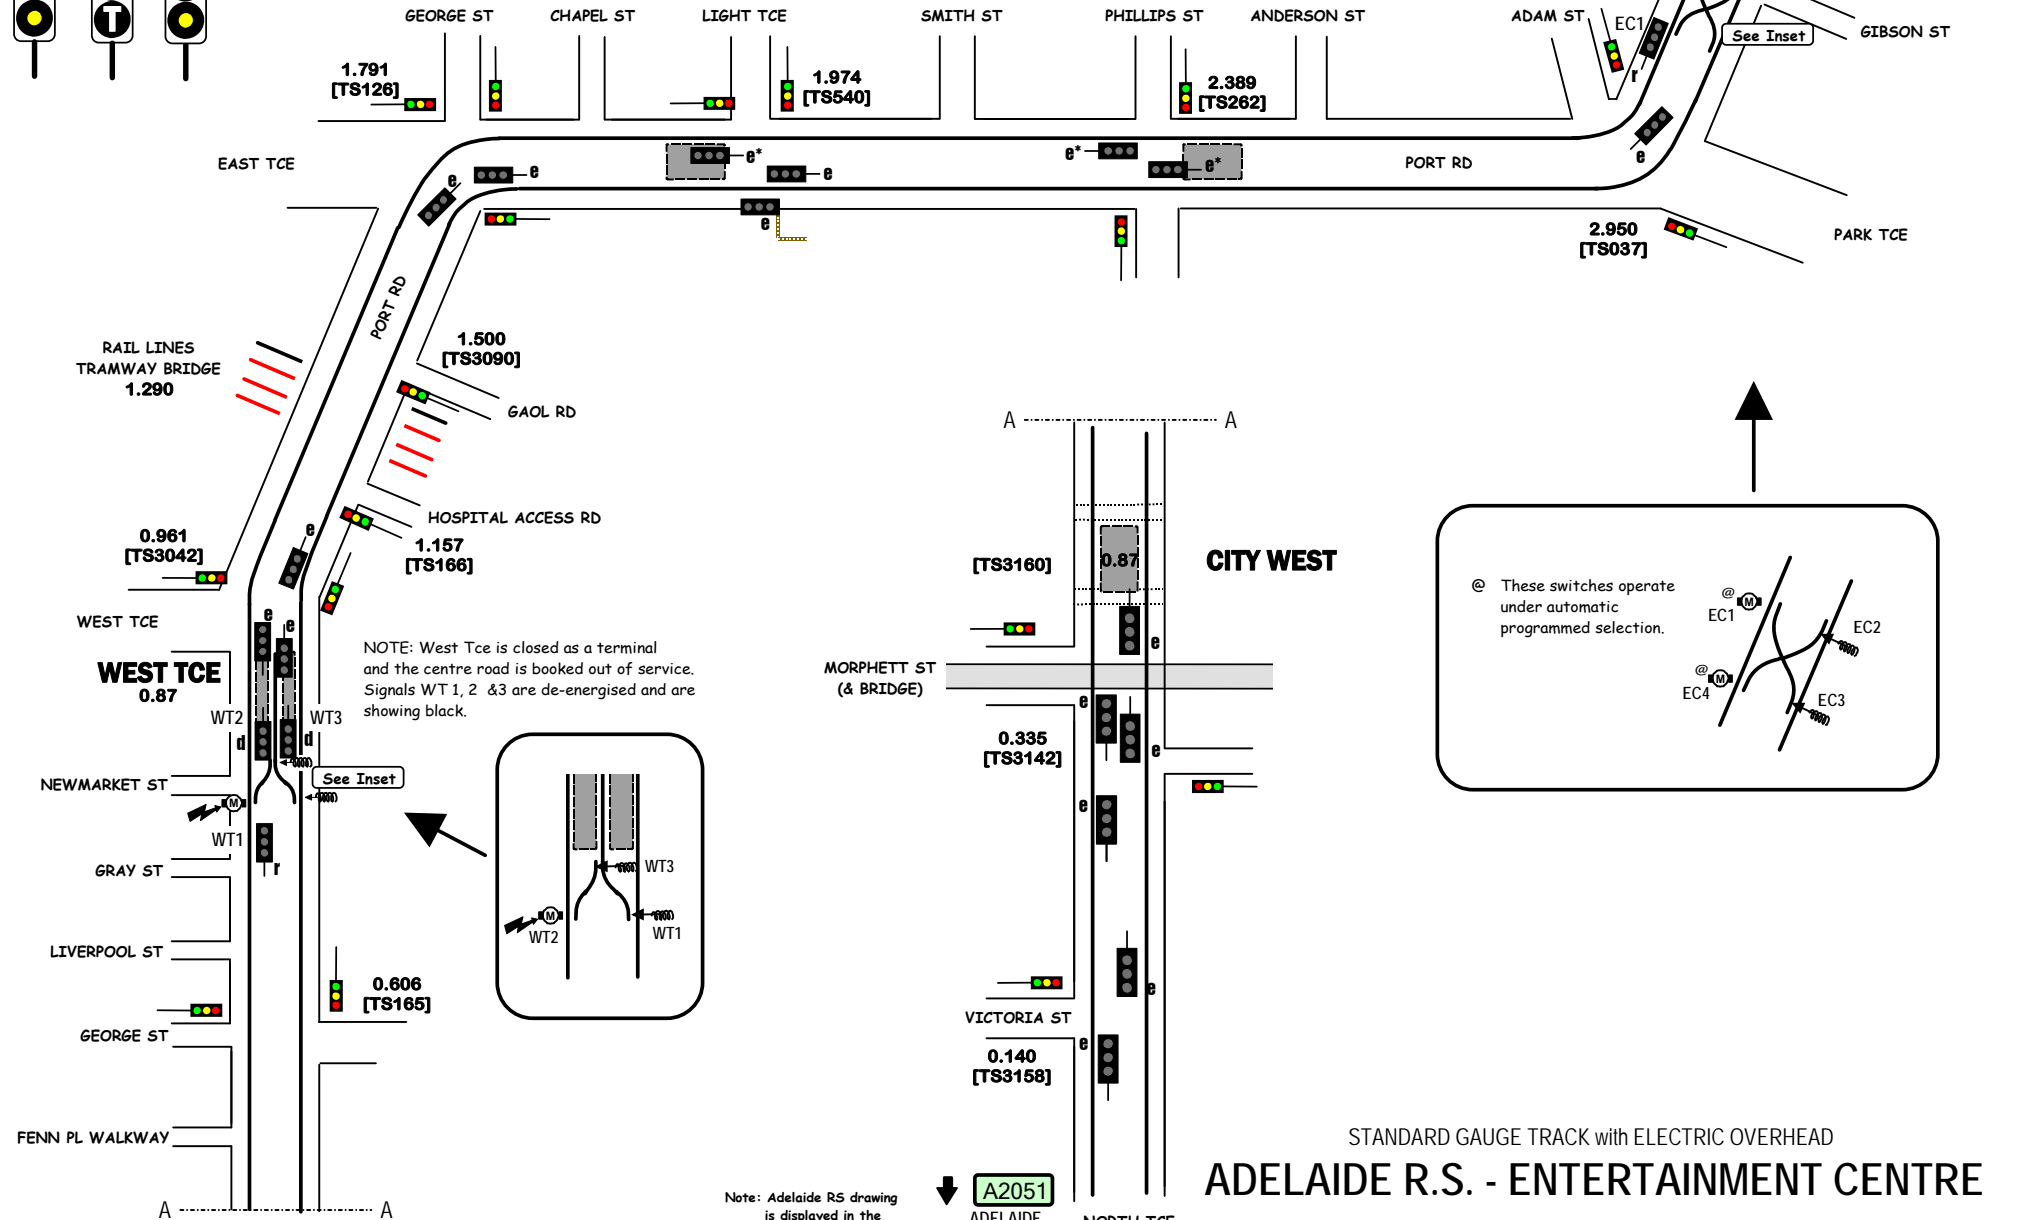

THEBARTON
1.91

BONYTHON PARK
2.43

ENTERTAINMENT CENTRE
3.15

NOTE: West Tce is closed as a terminal and the centre road is booked out of service. Signals WT 1, 2 & 3 are de-energised and are showing black.

Note: Adelaide RS drawing is displayed in the reverse direction

STANDARD GAUGE TRACK with ELECTRIC OVERHEAD
ADELAIDE R.S. - ENTERTAINMENT CENTRE