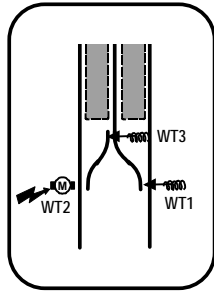

Note: Adelaide RS drawing is displayed in the reverse direction

STANDARD GAUGE TRACK with ELECTRIC OVERHEAD
ADELAIDE R.S. - ENTERTAINMENT CENTRE