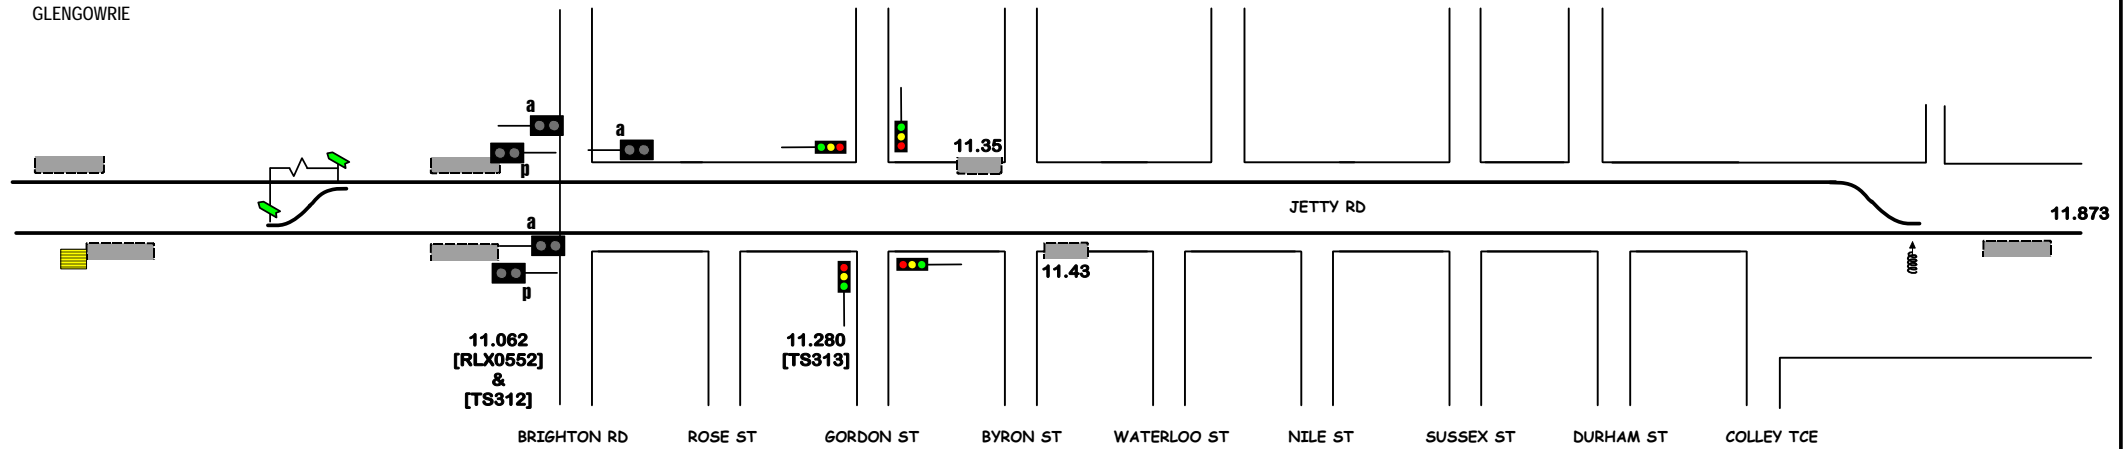

14 GLENELG EAST
10.54

15 BRIGHTON RD
11.05

16 JETTY RD

17 MOSELEY SQ
11.80

← **A2053**
GLENOWRIE

PARTRIDGE ST COWPER ST CHAPEL ST MILTON ST MOSELEY ST

STANDARD GAUGE TRACK with ELECTRIC OVERHEAD
GLENELG EAST - MOSELEY SQ
GLENELG