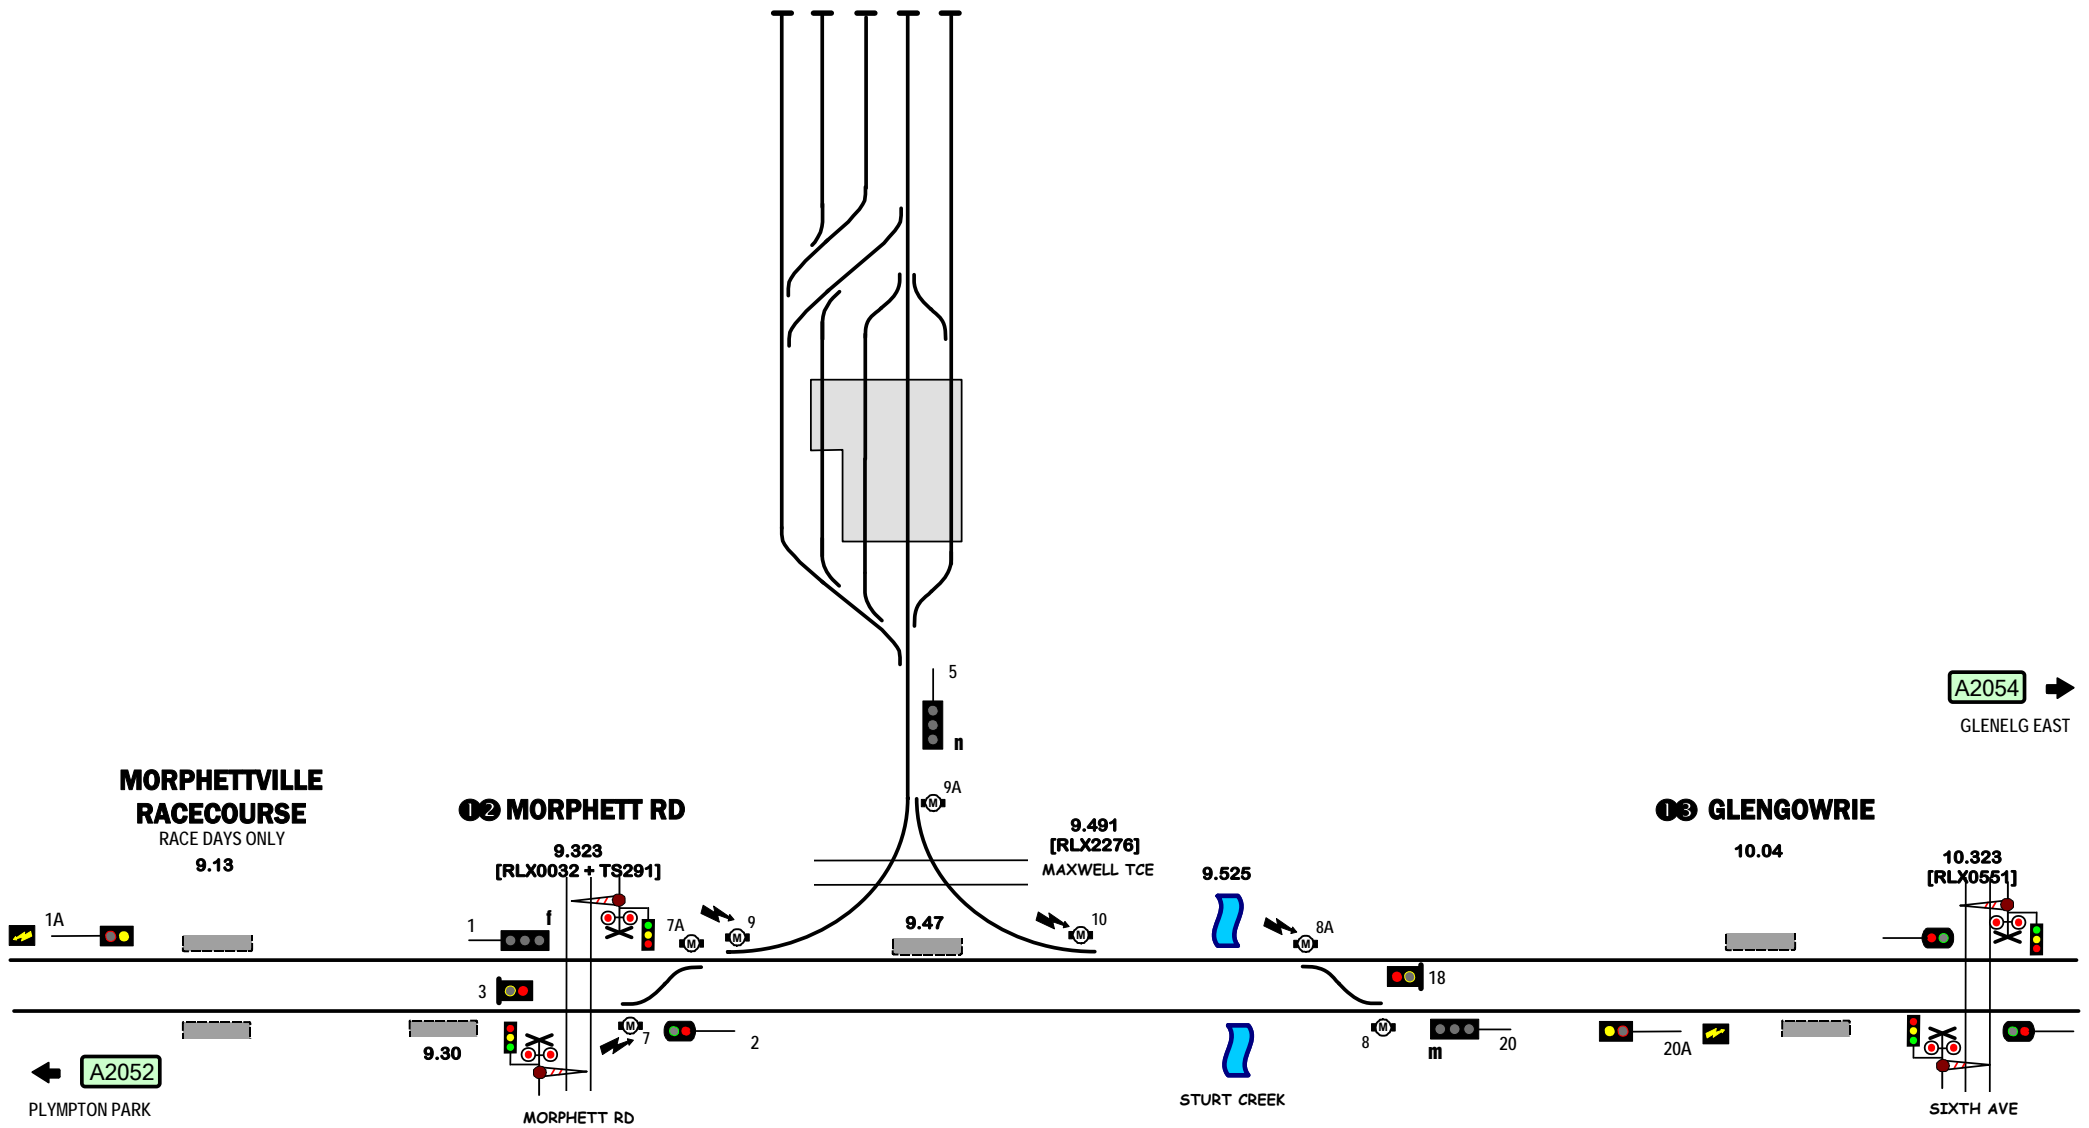

**GLENGOWRIE DEPOT**

**MORPHETTVILLE RACECOURSE**  
RACE DAYS ONLY  
9.13

**12 MORPHETT RD**  
9.323 [RLX0032 + TS291]

9.491 [RLX2276]  
MAXWELL TCE

**13 GLENGOWRIE**  
10.04

A2054 →  
GLENELG EAST

← A2052  
PLYMPTON PARK

MORPHETT RD

STURT CREEK

SIXTH AVE

STANDARD GAUGE TRACK with ELECTRIC OVERHEAD  
**MORHETTVILLE RC - GLENGOWRIE**