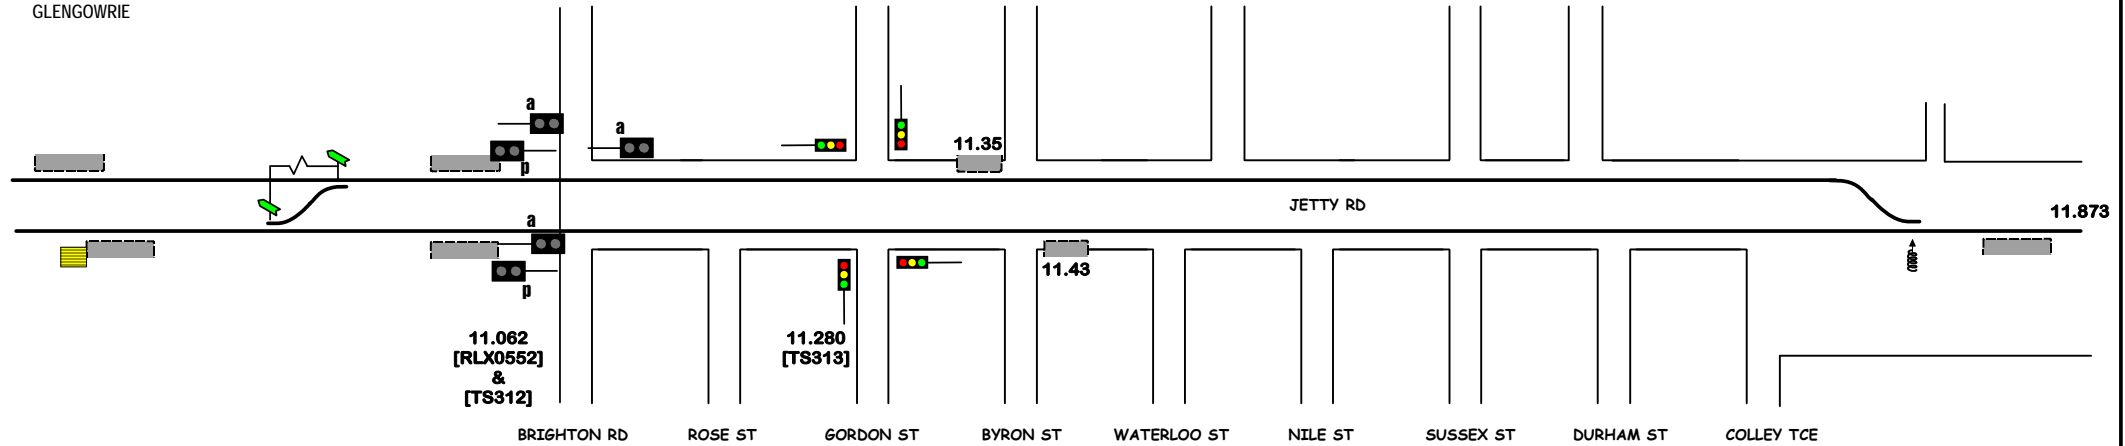

14 GLENELG EAST
10.54

15 BRIGHTON RD
11.05

16 JETTY RD

17 MOSELEY SQ
11.80

← **A053**
GLENOWRIE

PARTRIDGE ST

COWPER ST

CHAPEL ST

MILTON ST

MOSELEY ST

11.062
[RLX0552]
&
[TS312]

11.280
[TS313]

11.43

11.873

BRIGHTON RD

ROSE ST

GORDON ST

BYRON ST

WATERLOO ST

NILE ST

SUSSEX ST

DURHAM ST

COLLEY TCE

STANDARD GAUGE TRACK with ELECTRIC OVERHEAD
GLENELG EAST - MOSELEY SQ
GLENELG