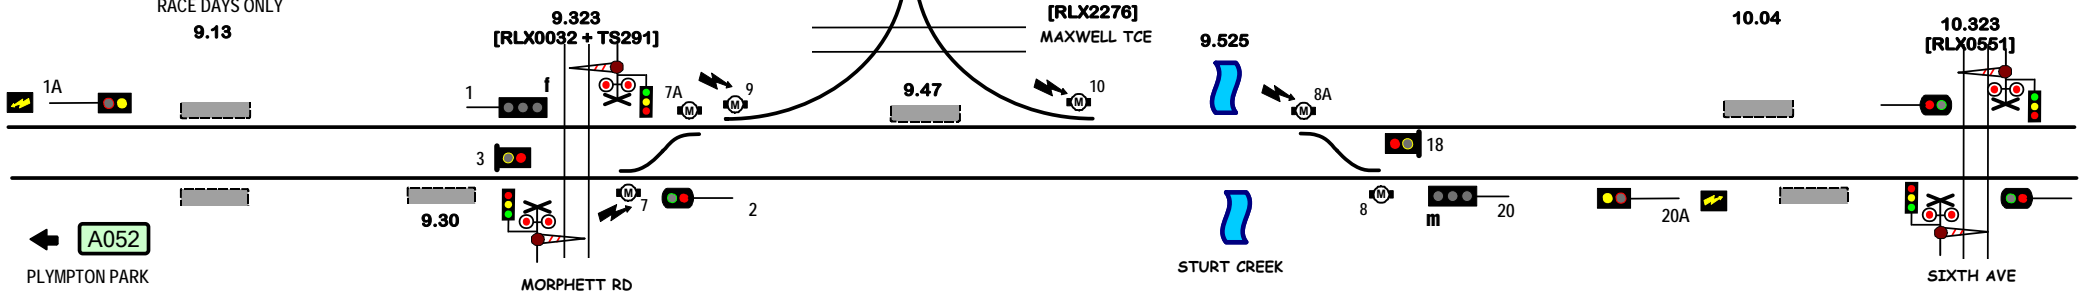

# GLENGOWRIE DEPOT

**MORPHETTVILLE RACECOURSE**  
RACE DAYS ONLY  
9.13

**12 MORPHETT RD**

**13 GLENGOWRIE**

STANDARD GAUGE TRACK with ELECTRIC OVERHEAD  
**MORHETTVILLE RC - GLENGOWRIE**