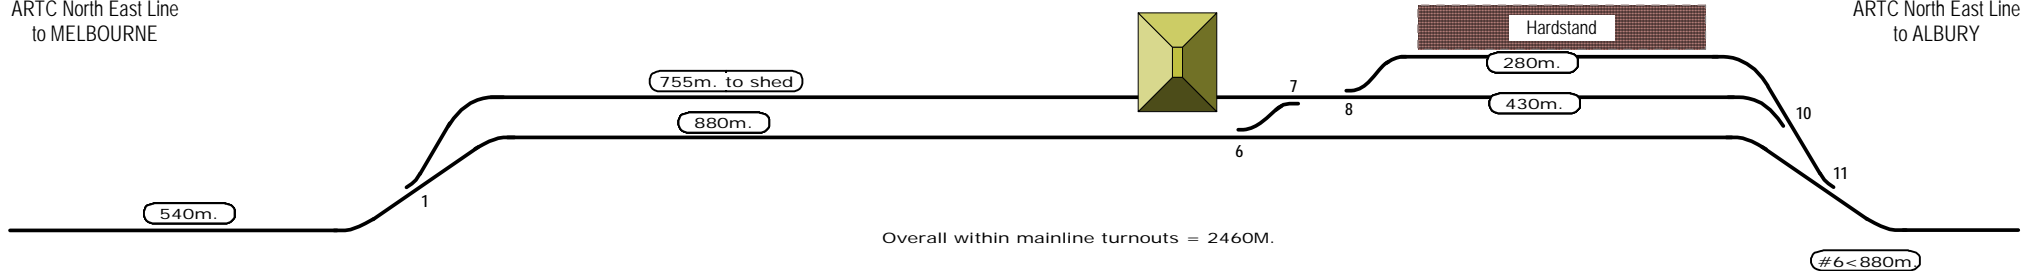

← CHILTERN

ARTC North East Line  
to MELBOURNE

WODONGA →

ARTC North East Line  
to ALBURY

-----  
ADJACENT ARTC MAIN LINE... MELBOURNE - ALBURY...SEE DRAWING V215  
-----

# SCT BARNAWARTHA

STANDARD GAUGE TRACK

Home

© 2016 G F Vincent

V225