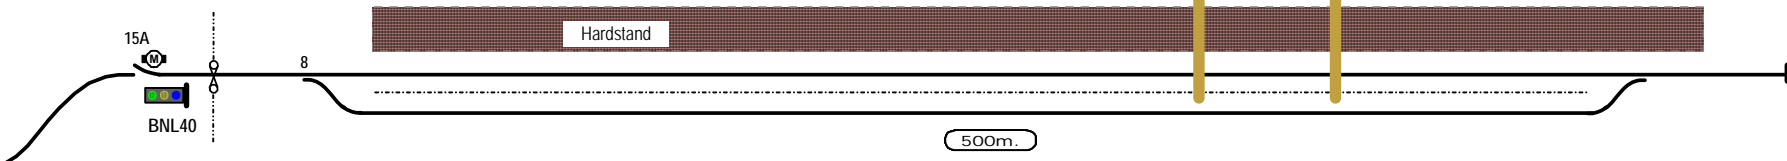

← BENALLA

ARTC North East Line  
to MELBOURNE

WANGARATTA →

ARTC North East Line  
to ALBURY

PRECAST SHED

ADJACENT ARTC MAIN LINE... MELBOURNE - ALBURY...SEE DRAWING V213

LS PRECAST - BENALLA  
STANDARD GAUGE TRACK