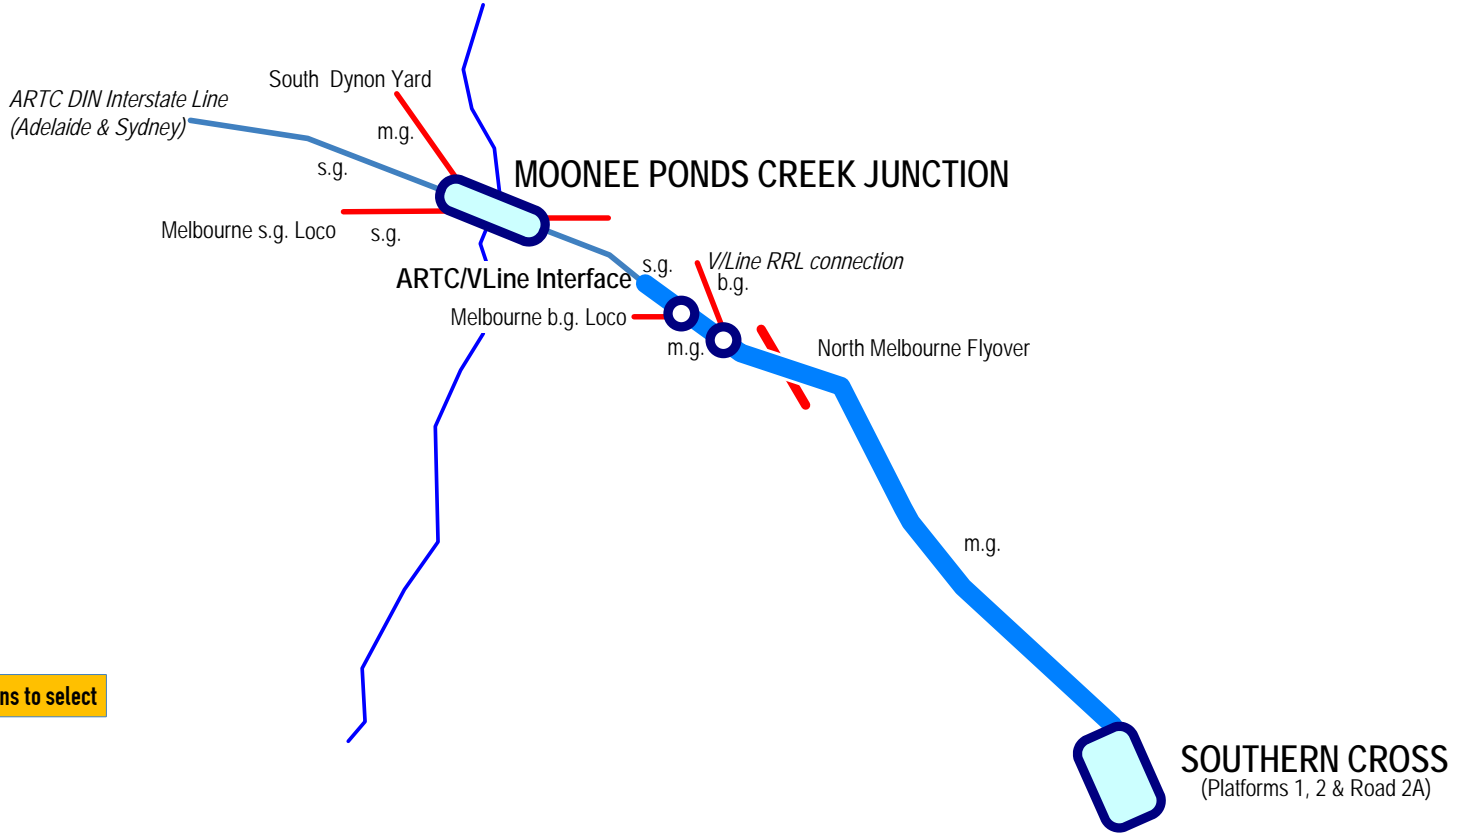

LINE	Melbourne s.g.
SECTION	Moonee Ponds Creek Jcn - Southern Cross
PAGES	198 - 199

Melbourne V/Line

▲ Home

■ Another Line

Click stations to select