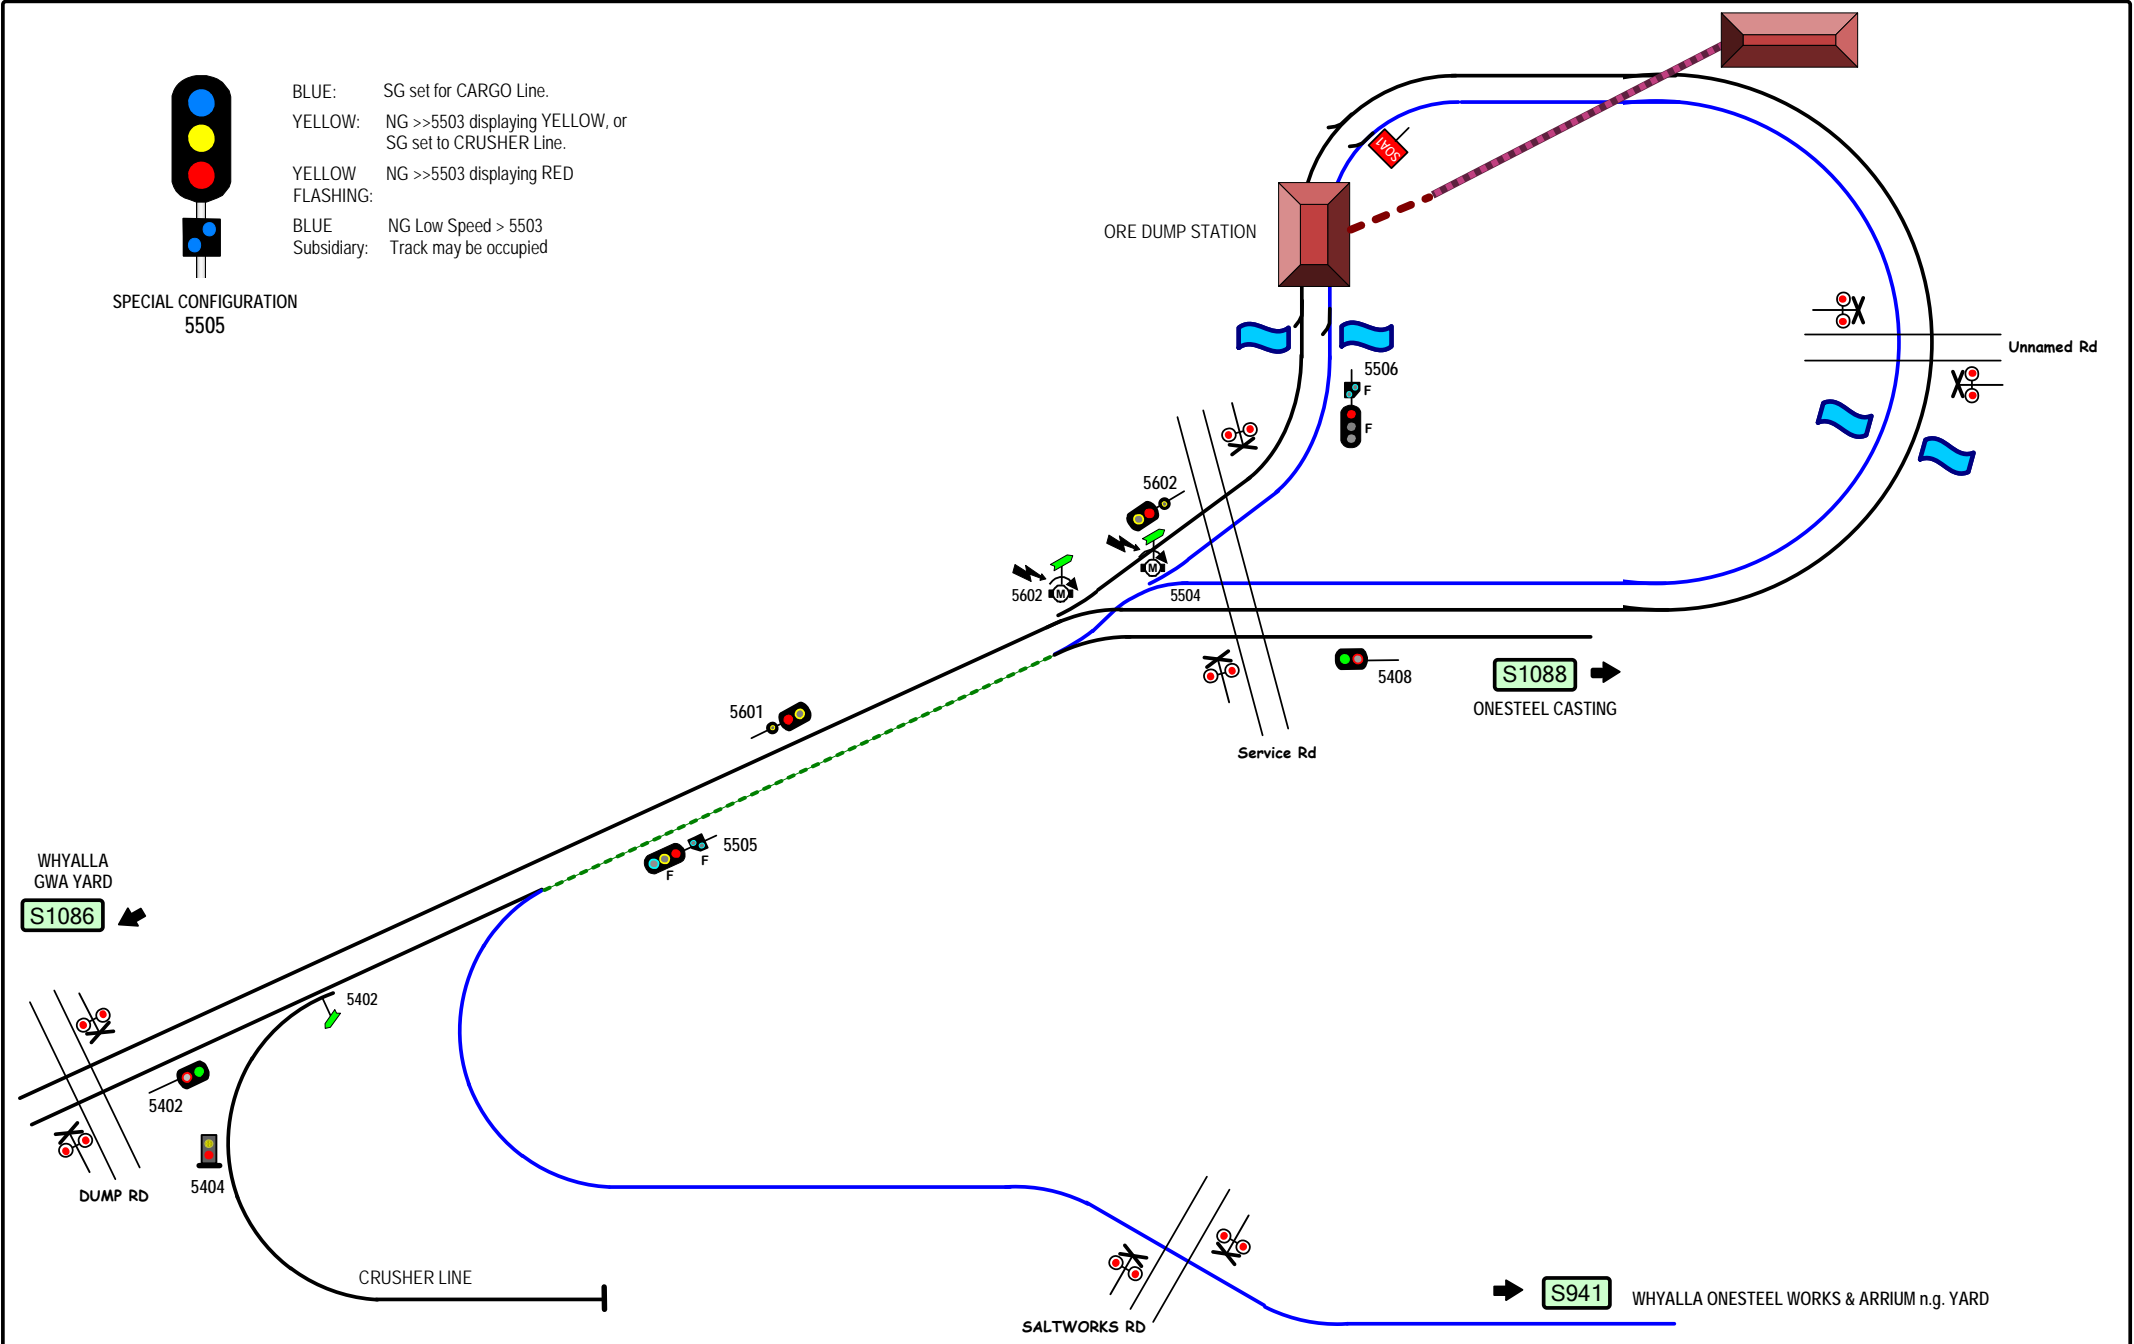

- BLUE: SG set for CARGO Line.
- YELLOW: NG >>5503 displaying YELLOW, or SG set to CRUSHER Line.
- YELLOW FLASHING: NG >>5503 displaying RED
- BLUE Subsidiary: NG Low Speed > 5503 Track may be occupied

SPECIAL CONFIGURATION  
5505

STANDARD GAUGE TRACK

MIXED (bg+ng) GAUGE TRACK

NARROW GAUGE TRACK

# WHYALLA UNLOADER LOOP