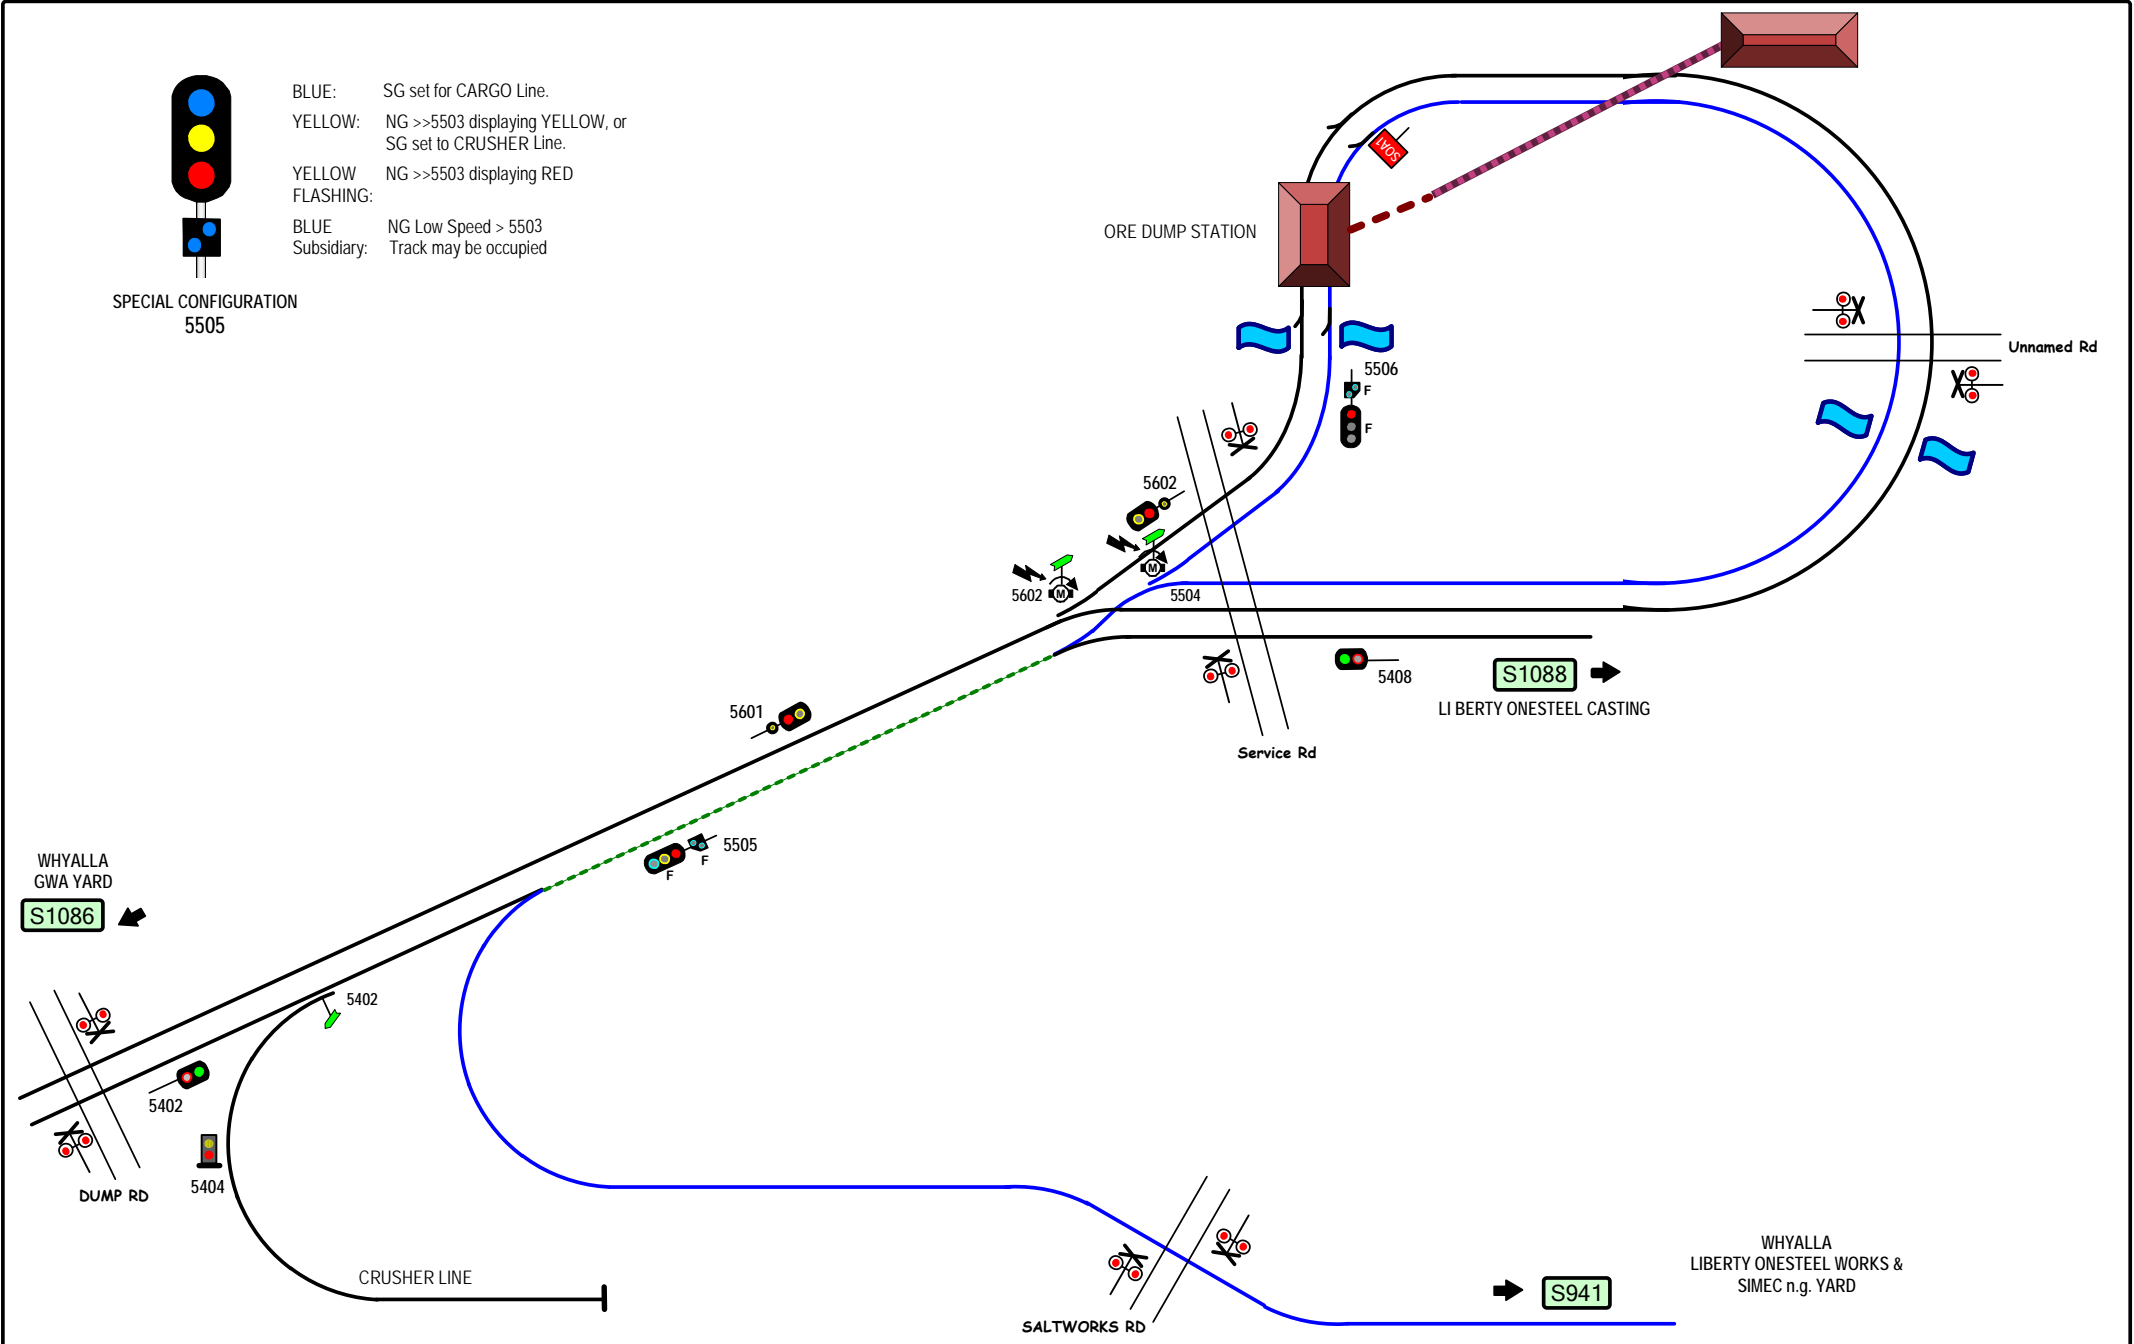

- BLUE: SG set for CARGO Line.
- YELLOW: NG >>5503 displaying YELLOW, or SG set to CRUSHER Line.
- YELLOW FLASHING: NG >>5503 displaying RED
- FLASHING: BLUE NG Low Speed > 5503
- Subsidiary: Track may be occupied

SPECIAL CONFIGURATION
5505

STANDARD GAUGE TRACK —————
 MIXED (bg+ng) GAUGE TRACK - - - - -
 NARROW GAUGE TRACK —————

WHYALLA UNLOADER LOOP