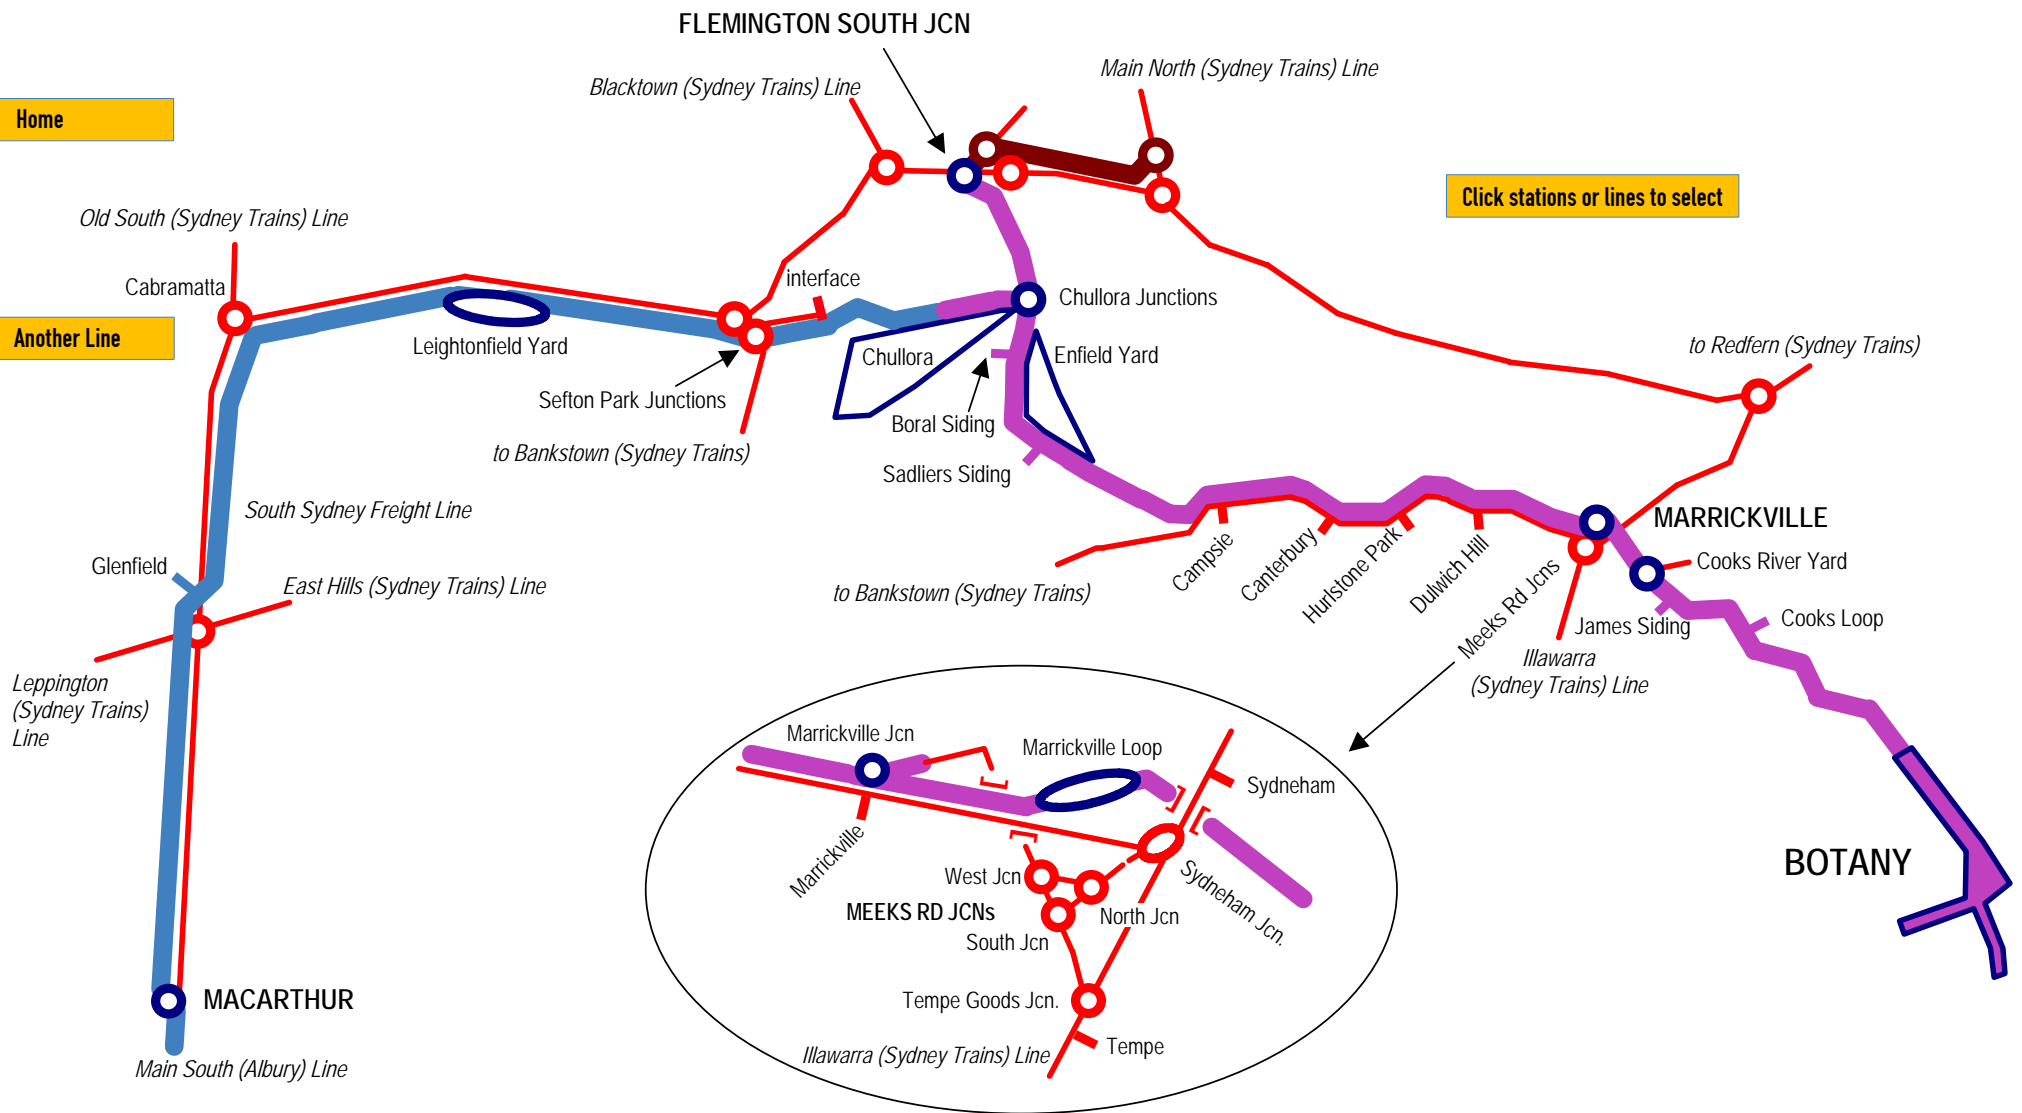

# Sydney

LINE	Metropolitan Freight Network
SECTION	All Lines
PAGES	280 - 295 & 277F

▲ Home

■ Another Line

Click stations or lines to select

- ARTC SSFL
- ARTC MFN Lease Corridor
- Sydney Trains Freight Link to North Line