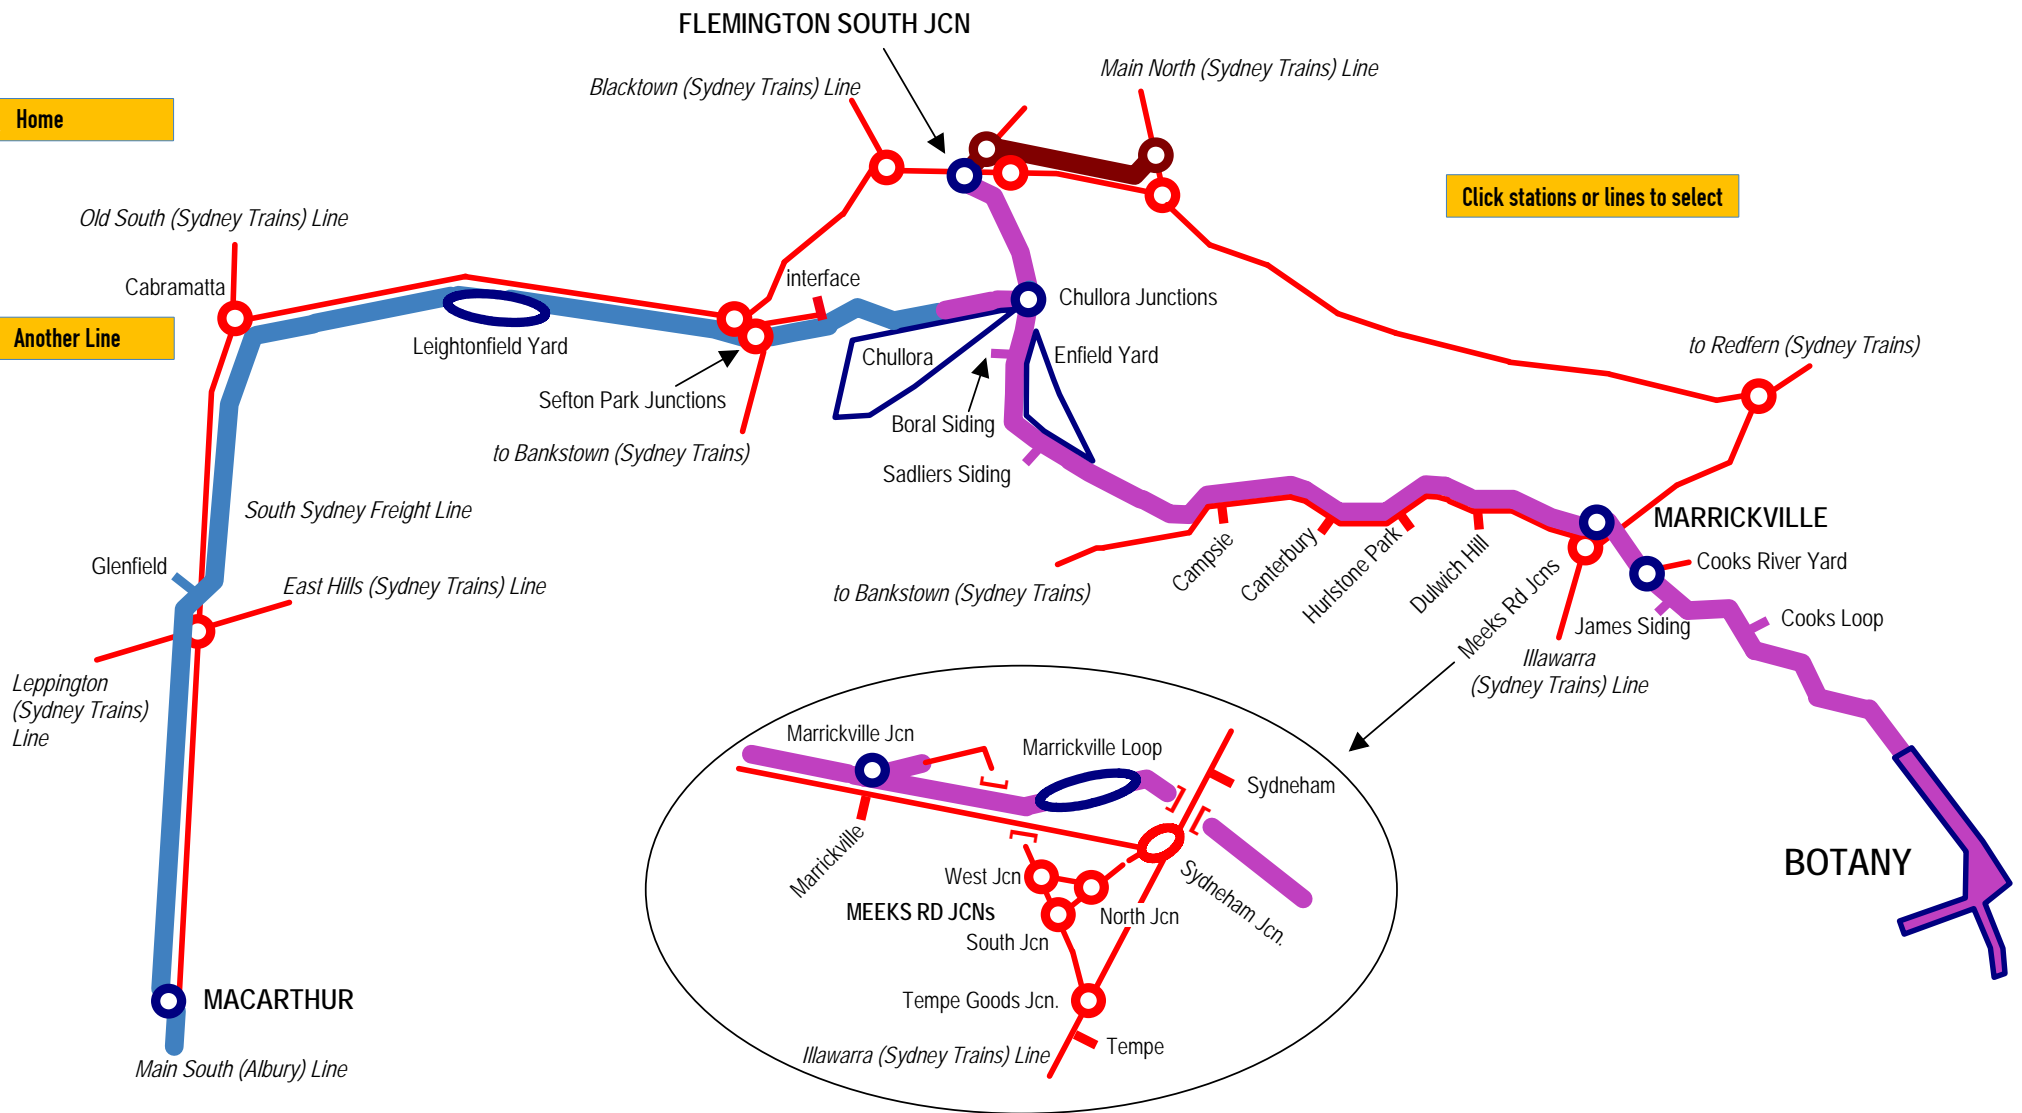

Sydney

LINE	Metropolitan Freight Network
SECTION	All Lines
PAGES	280 - 295 & 277F

▲ Home

■ Another Line

Click stations or lines to select

- ARTC SSFL
- ARTC MFN Lease Corridor
- Sydney Trains Freight Link to North Line