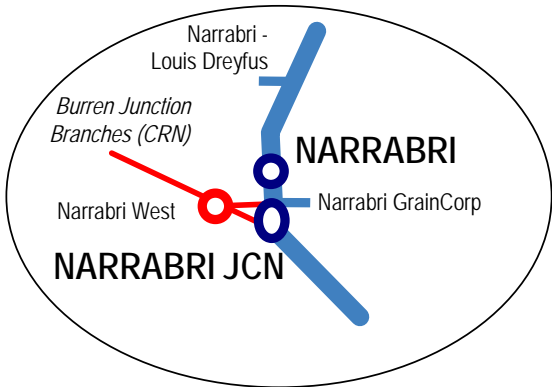

LINE	Moree/North Star Line
SECTION	Gap - North Star
PAGES	585 - 598

New South Wales

Home

Another Line

Click stations to select