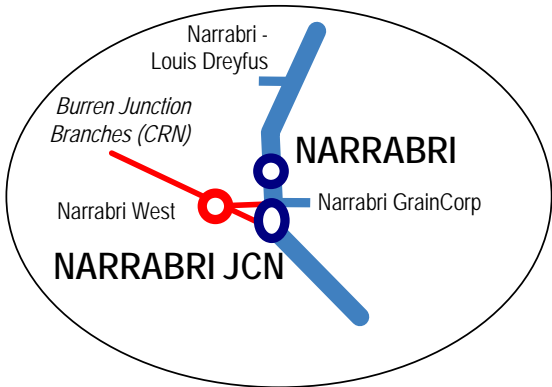

LINE	Moree/North Star Line
SECTION	Gap - North Star
PAGES	585 - 598

New South Wales

Home

Another Line

Click stations to select