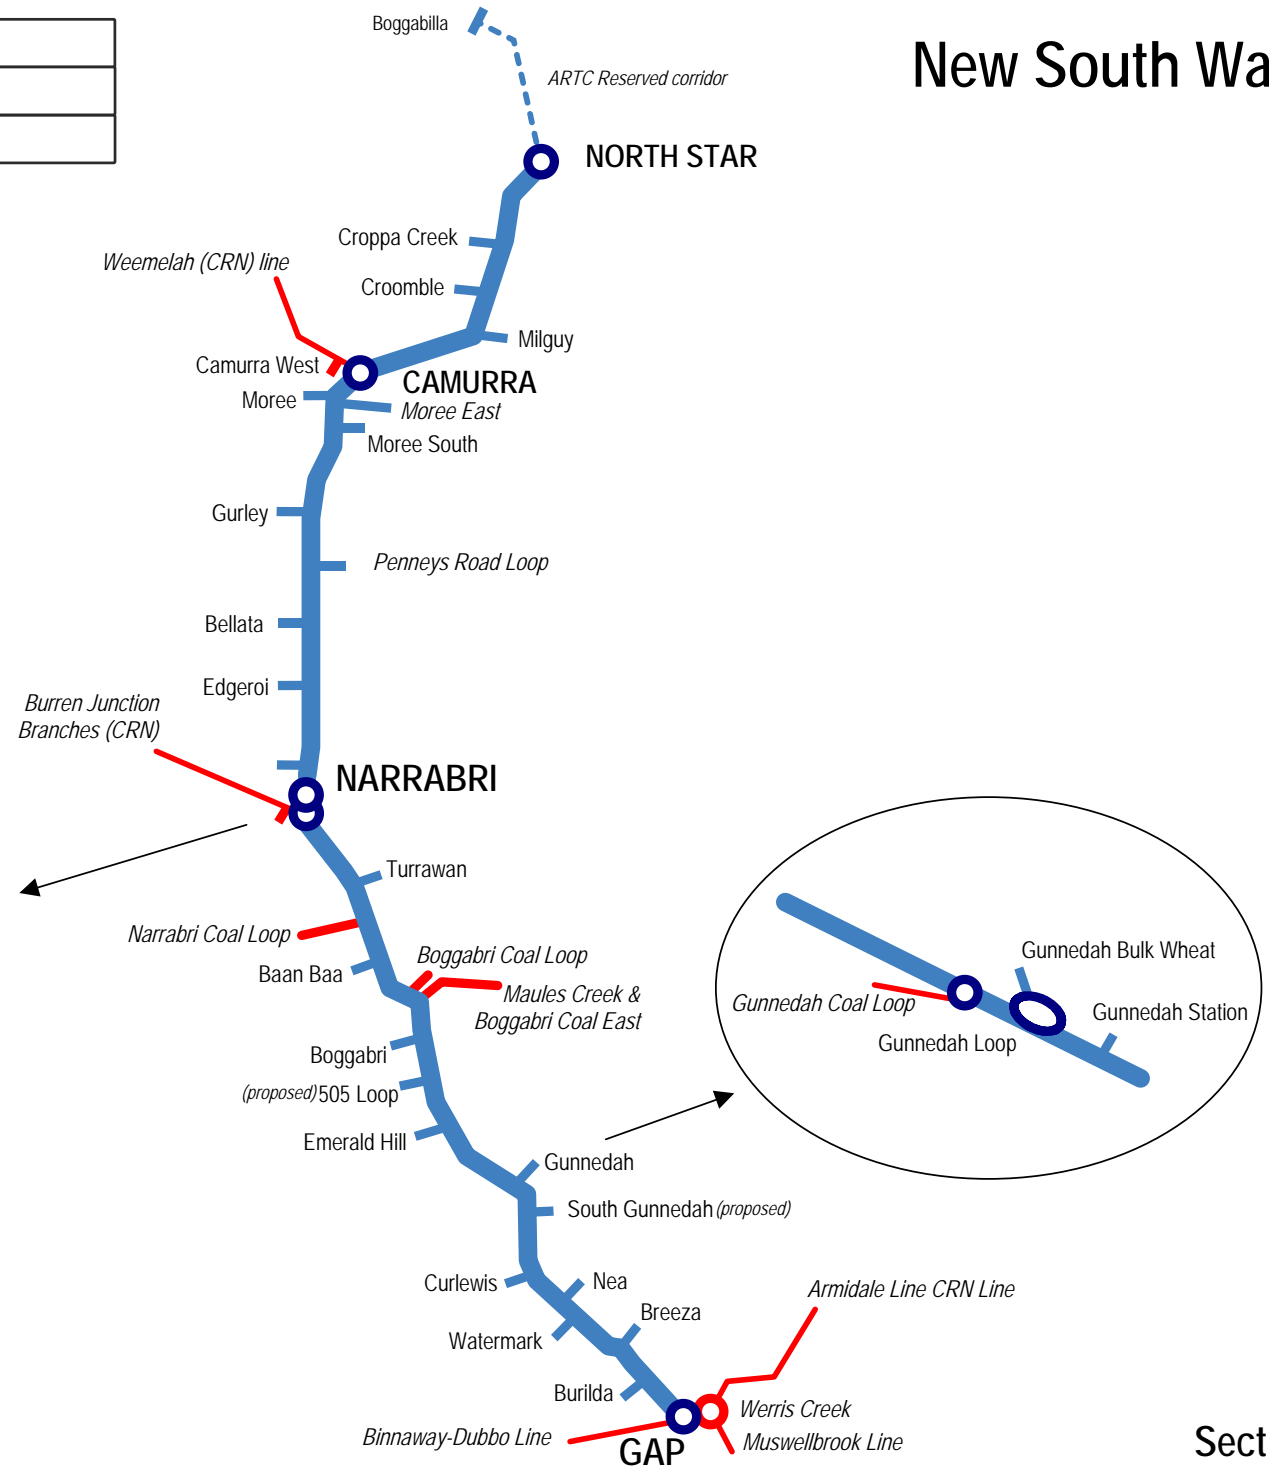

LINE	Moree/North Star Line
SECTION	Gap - North Star
PAGES	585 - 598

New South Wales

 Home
 Another Line

Click stations to select