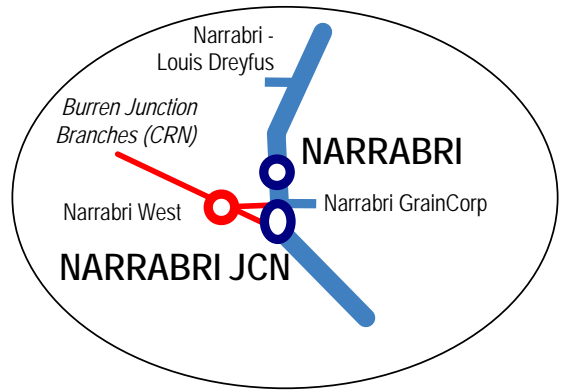

LINE	Moree/North Star Line
SECTION	Gap - North Star
PAGES	585 - 598

New South Wales

 Home
 Another Line

Click stations to select