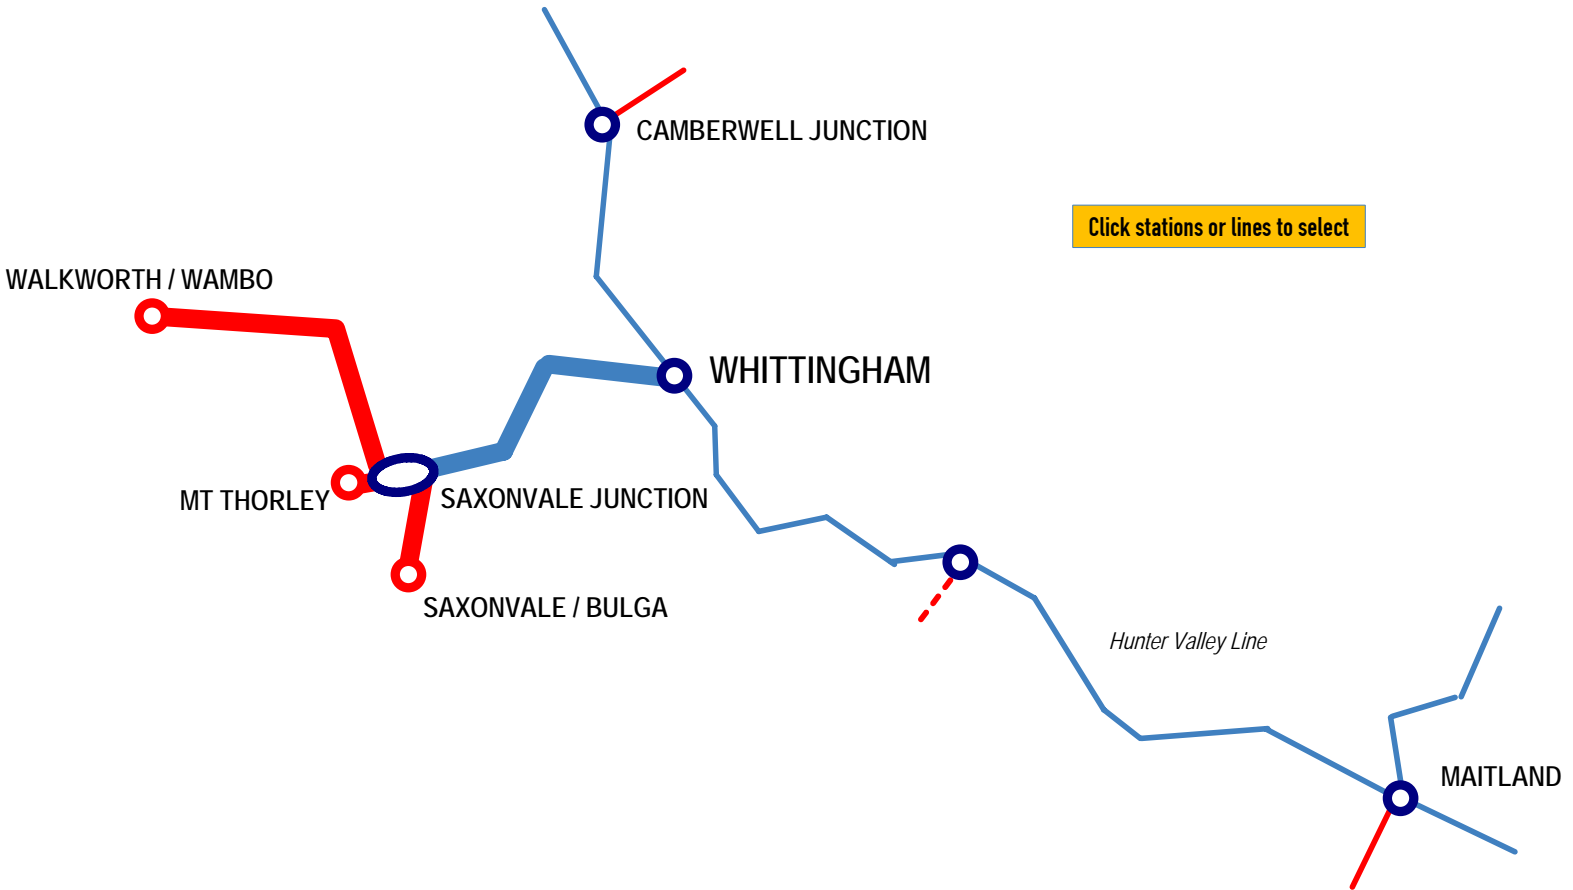

New South Wales

LINE	Hunter Valley - Mt Thorley Branch
SECTION	Whittingham - Mt Thorley / Bulga / Wambo
PAGES	541-544

▲ Home

■ Another Line

Click stations or lines to select