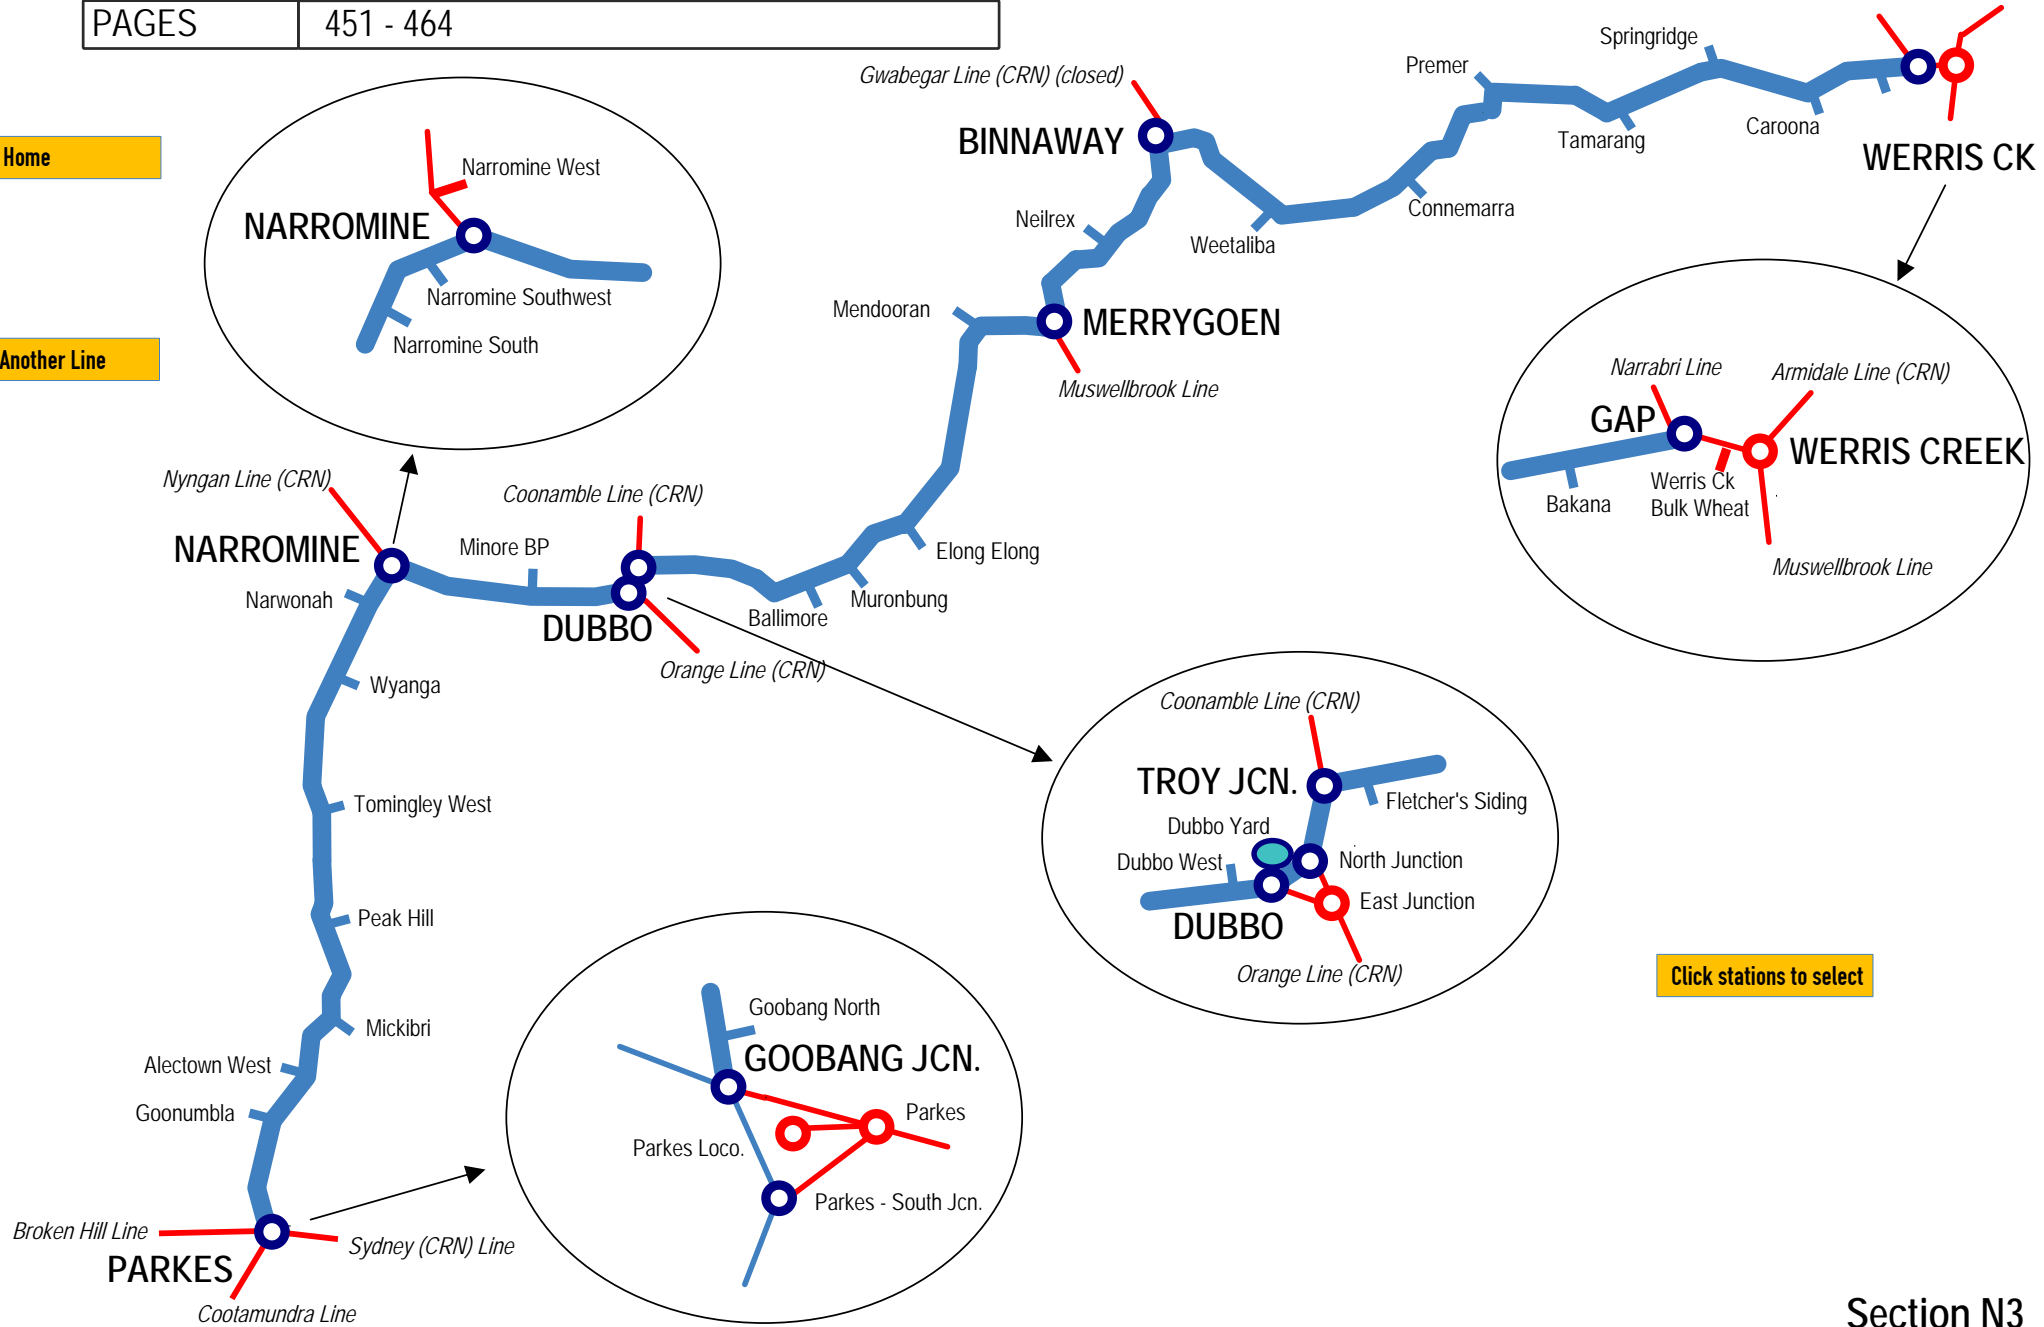

LINE	North West Circumferential
SECTION	Parkes - Werris Creek
PAGES	451 - 464

# New South Wales

 Home  
 Another Line

Click stations to select