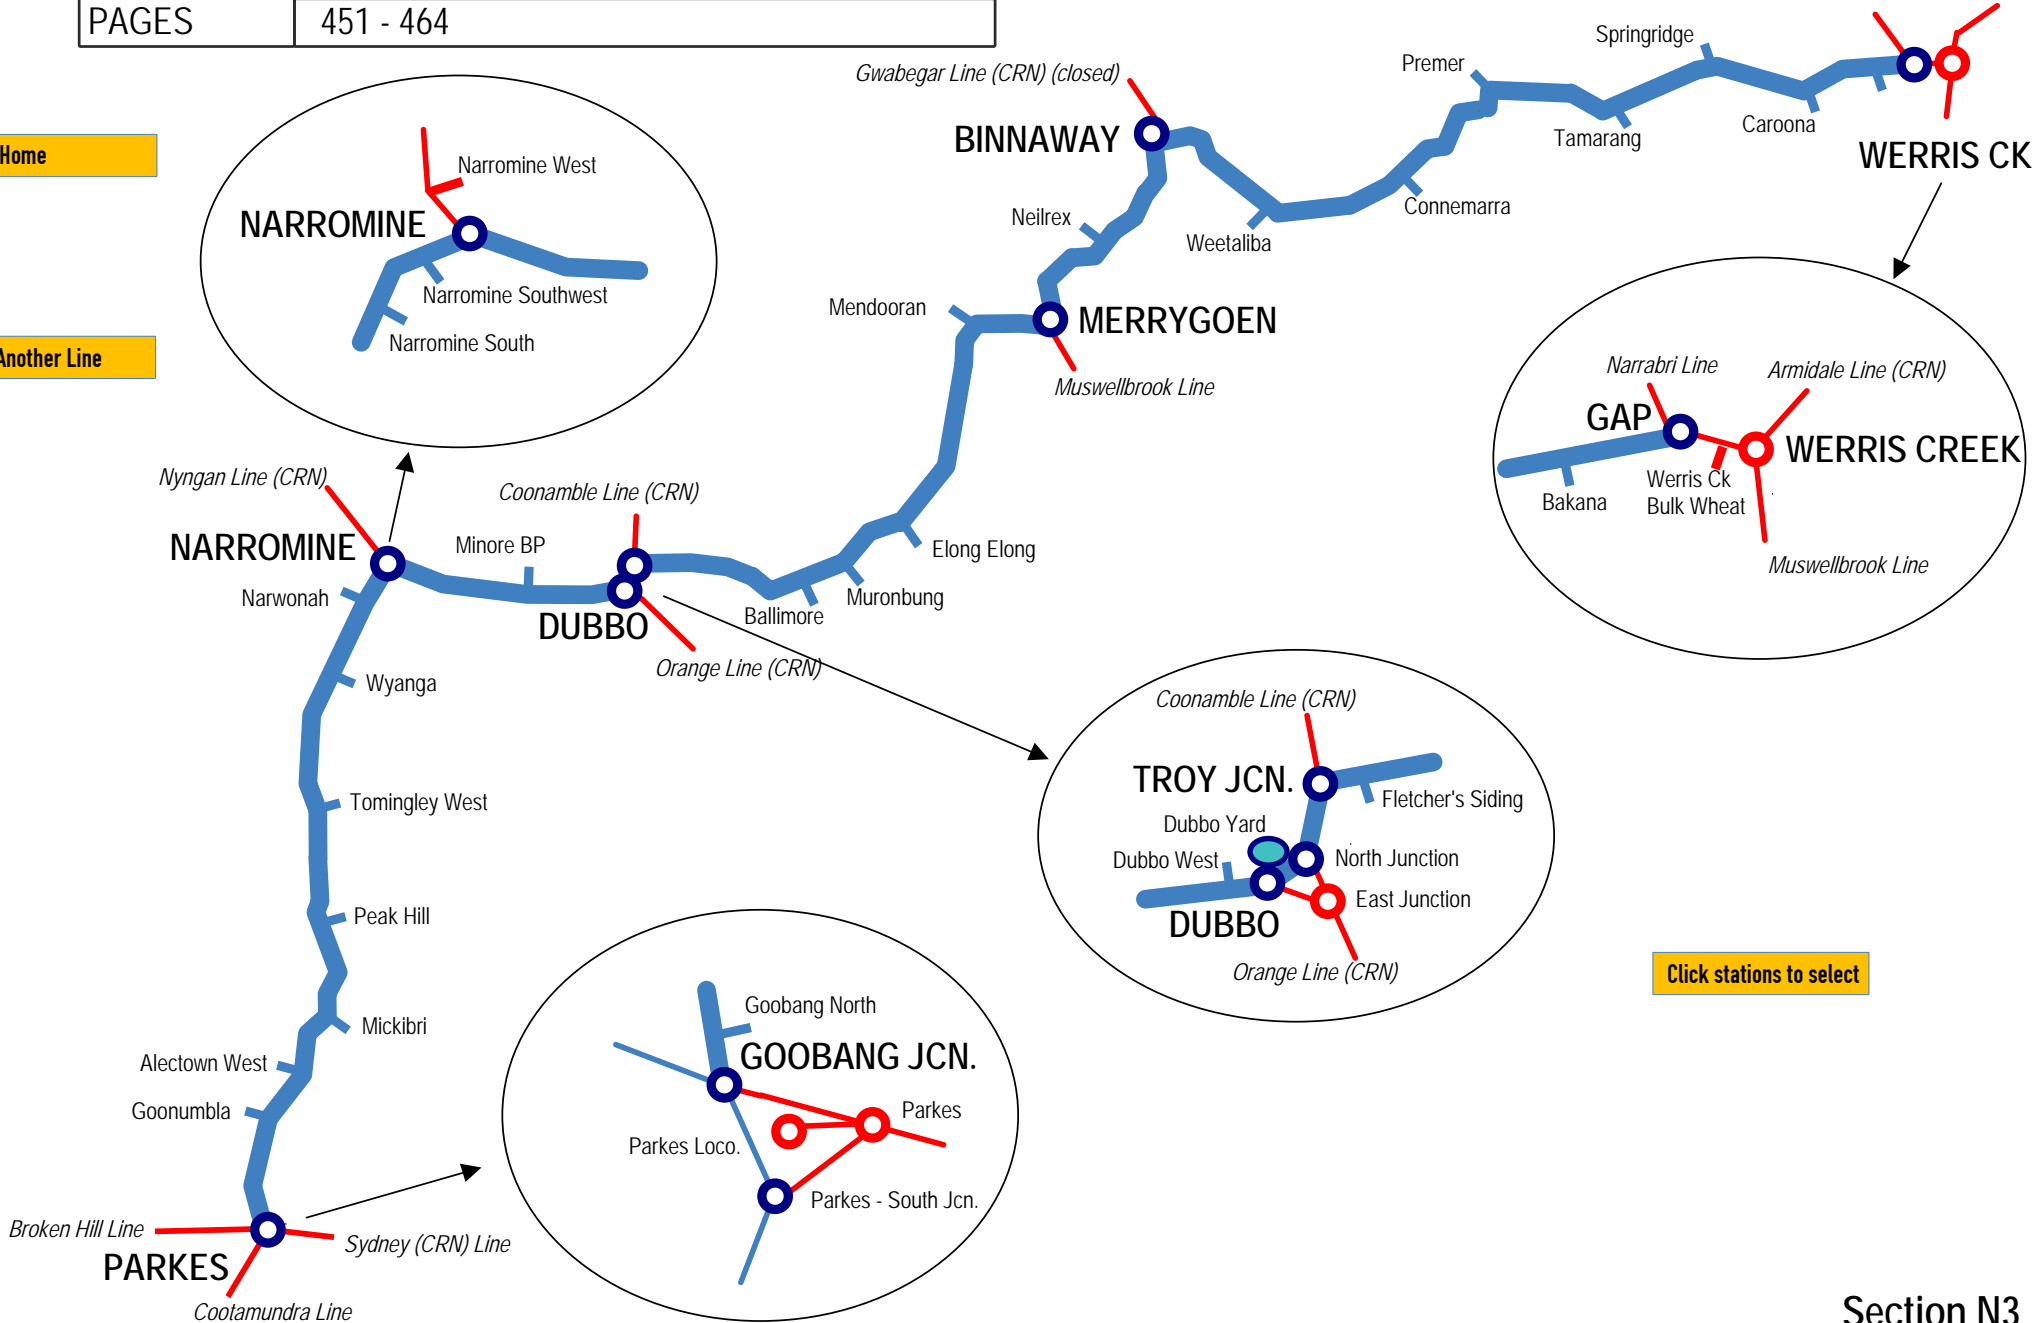

LINE	North West Circumferential
SECTION	Parkes - Werris Creek
PAGES	451 - 464

New South Wales

Home

Another Line

Click stations to select