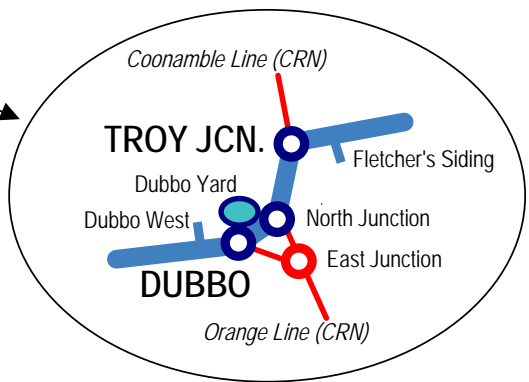

LINE	North West Circumferential
SECTION	Parkes - Werris Creek
PAGES	451 - 464

# New South Wales

 Home  
 Another Line

Click stations to select