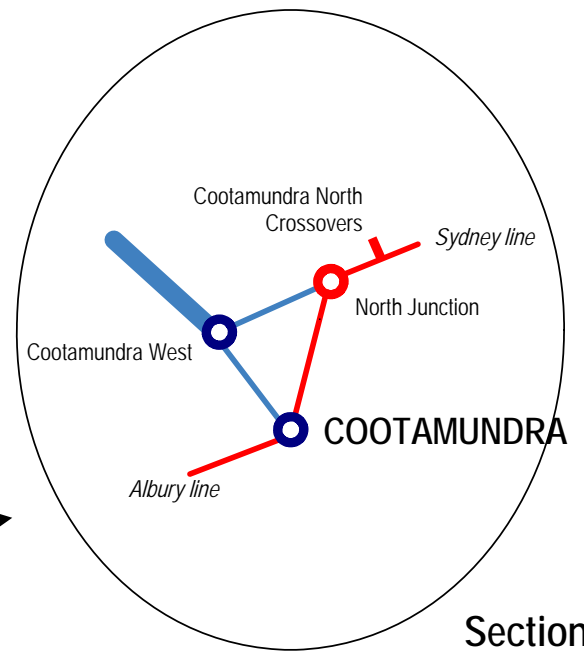

New South Wales

LINE	Crystal Brook - Cootamundra
SECTION	Goobang Junction - Cootamundra West
PAGES	415 - 418, 298

▲ Home

■ Another Line

Click mirror to reverse

For drawings drawn South to North.
Component of Inland Rail Line

Click stations to select

Drawings drawn North to South.
Component of
Crystal Brook - Cootamundra Line

Section N2