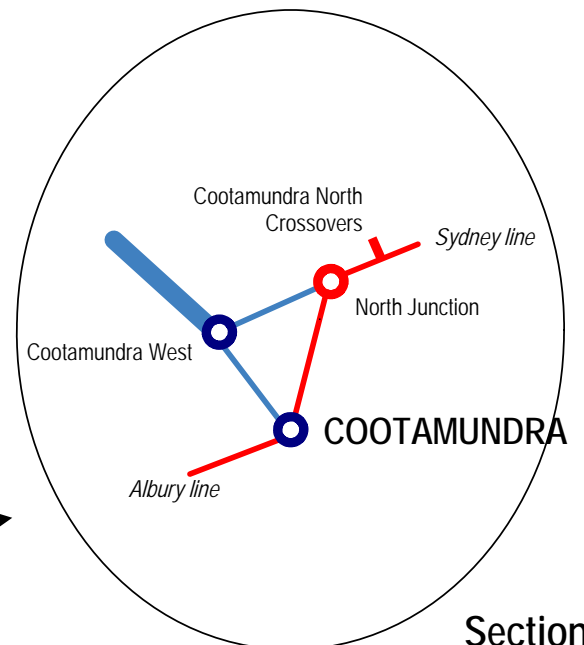

# New South Wales

LINE	Crystal Brook - Cootamundra
SECTION	Goobang Junction - Cootamundra West
PAGES	415 - 418, 298

▲ Home

■ Another Line

Click mirror to reverse

For drawings drawn South to North.  
Component of Inland Rail Line

Click stations to select

Drawings drawn North to South.  
Component of  
Crystal Brook - Cootamundra Line

Section N2