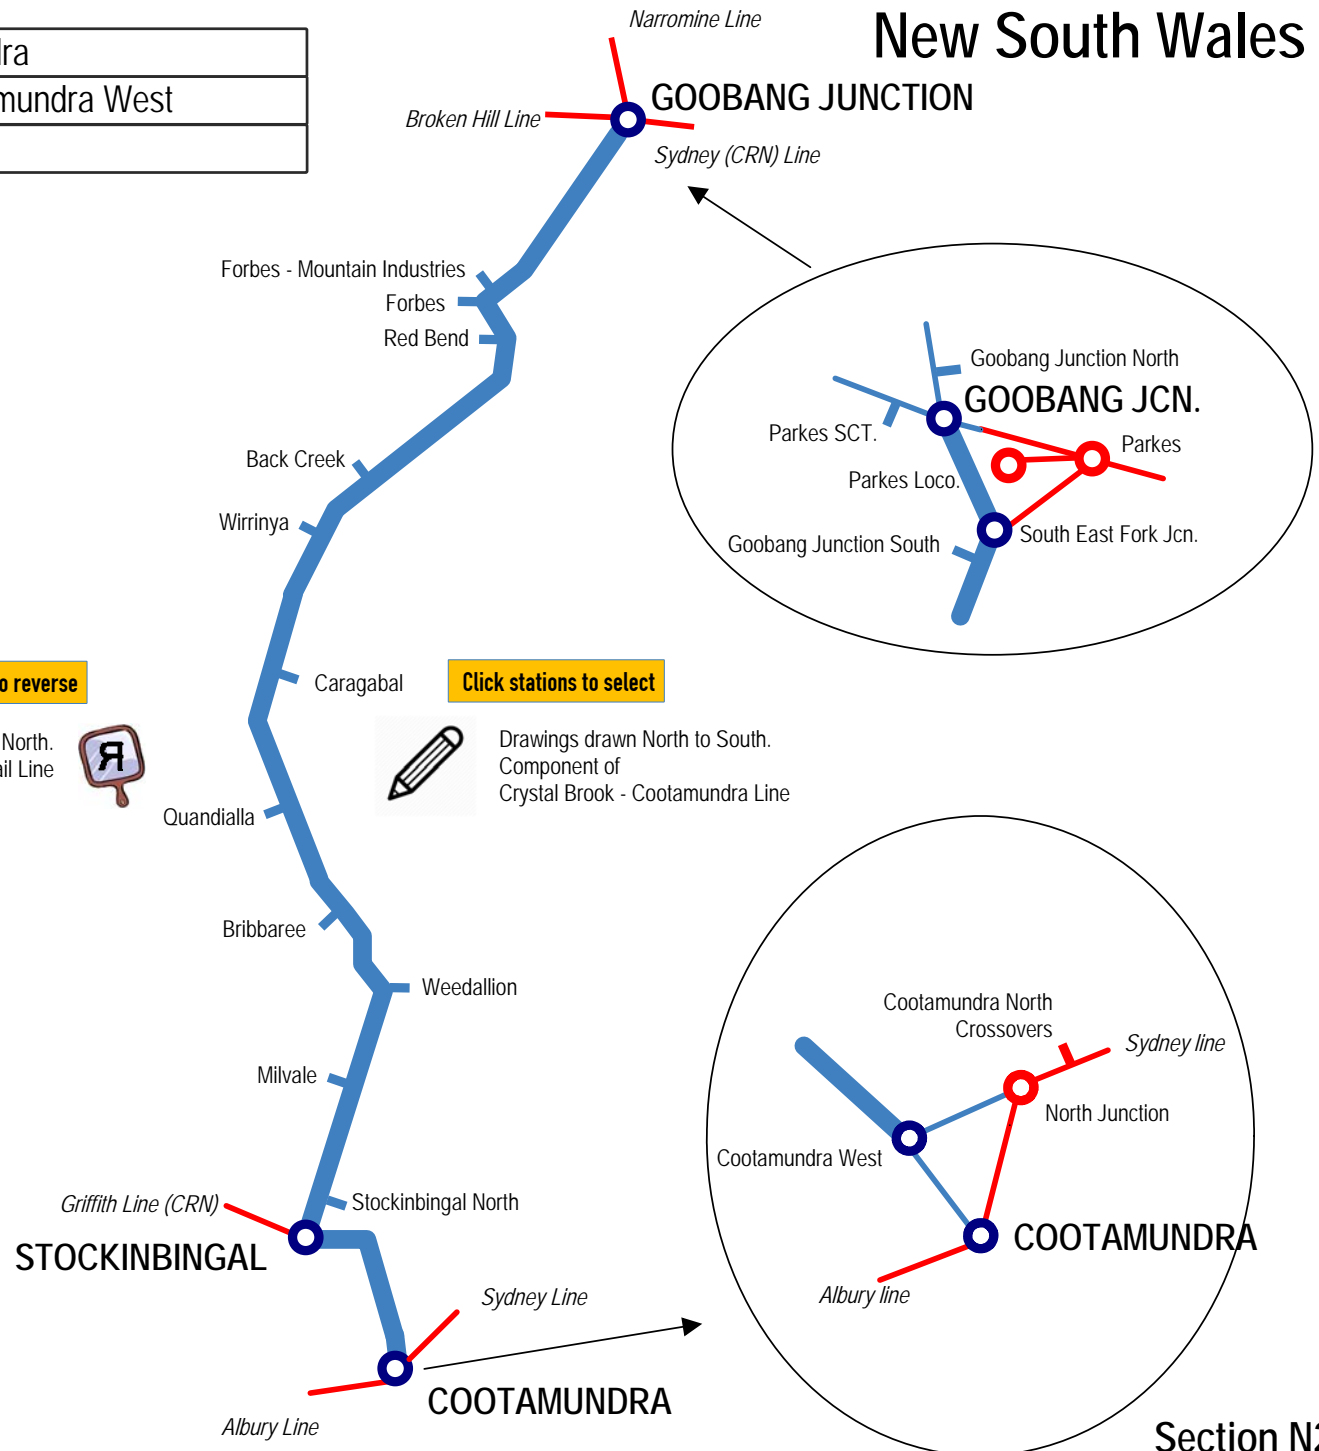

# New South Wales

LINE	Crystal Brook - Cootamundra
SECTION	Goobang Junction - Cootamundra West
PAGES	415 - 418, 298

▲ Home

■ Another Line

Click mirror to reverse

For drawings drawn South to North.  
Component of Inland Rail Line

Click stations to select

Drawings drawn North to South.  
Component of  
Crystal Brook - Cootamundra Line

Section N2