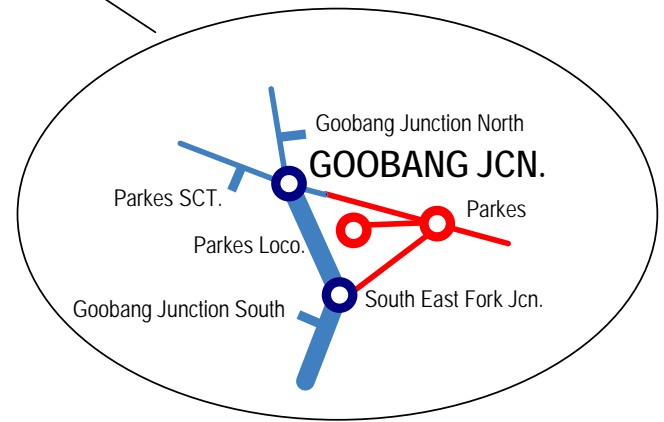

# New South Wales

LINE	Crystal Brook - Cootamundra
SECTION	Goobang Junction - Cootamundra West
PAGES	415 - 418, 298

▲ Home

■ Another Line

Click mirror to reverse

For drawings drawn South to North.  
Component of Inland Rail Line

Click stations to select

Drawings drawn North to South.  
Component of  
Crystal Brook - Cootamundra Line

Section N2