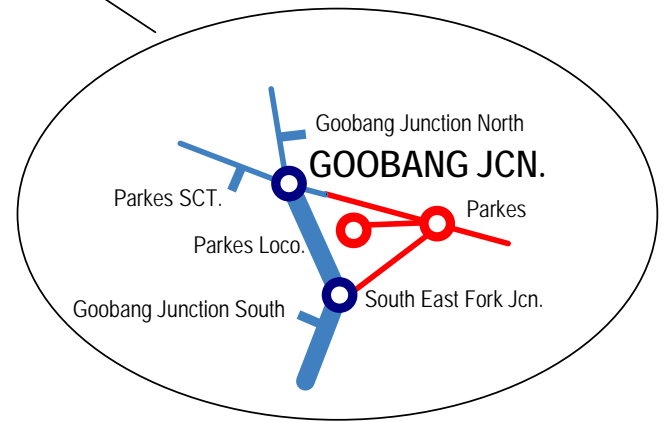

New South Wales

LINE	Crystal Brook - Cootamundra
SECTION	Goobang Junction - Cootamundra West
PAGES	415 - 418, 298

▲ Home

■ Another Line

Click mirror to reverse

For drawings drawn South to North.
Component of Inland Rail Line

Click stations to select

Drawings drawn North to South.
Component of
Crystal Brook - Cootamundra Line

Section N2