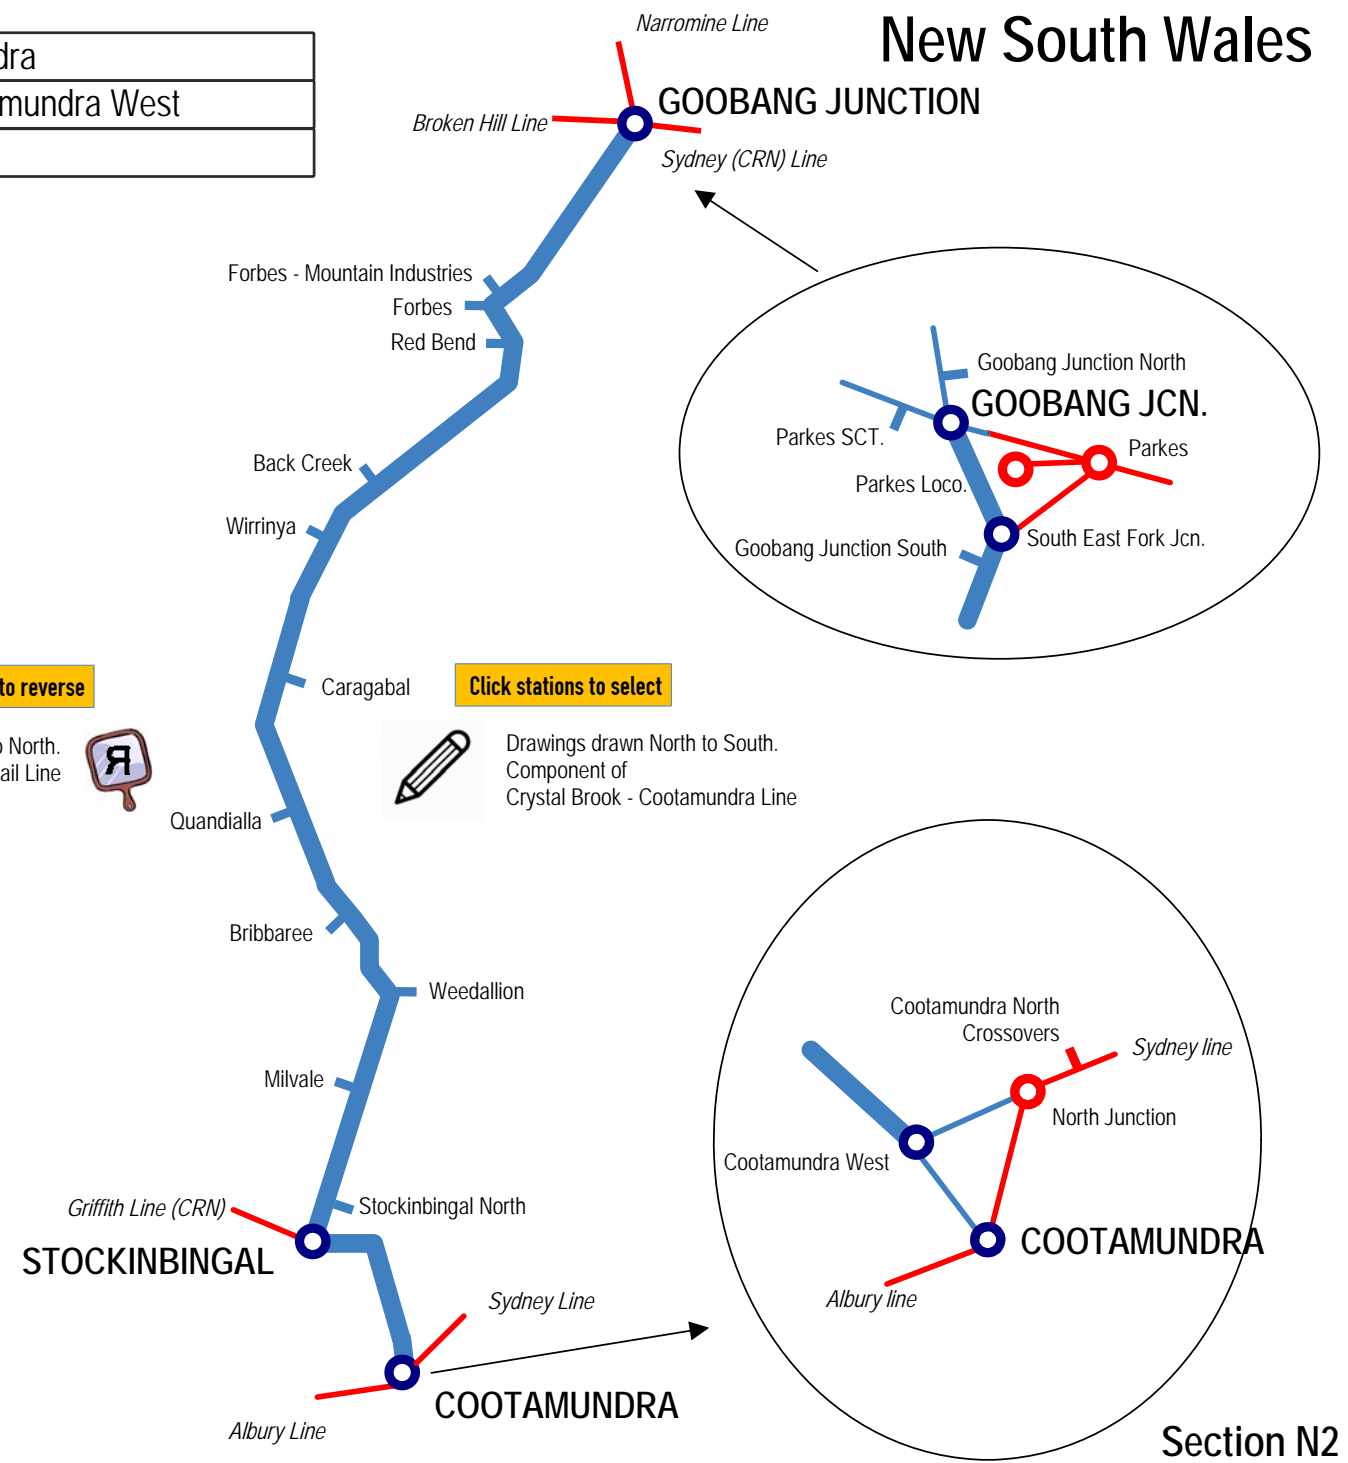

New South Wales

LINE	Crystal Brook - Cootamundra
SECTION	Goobang Junction - Cootamundra West
PAGES	415 - 418, 298

▲ Home

■ Another Line

Click mirror to reverse

For drawings drawn South to North.
Component of Inland Rail Line

Click stations to select

Drawings drawn North to South.
Component of
Crystal Brook - Cootamundra Line

Section N2