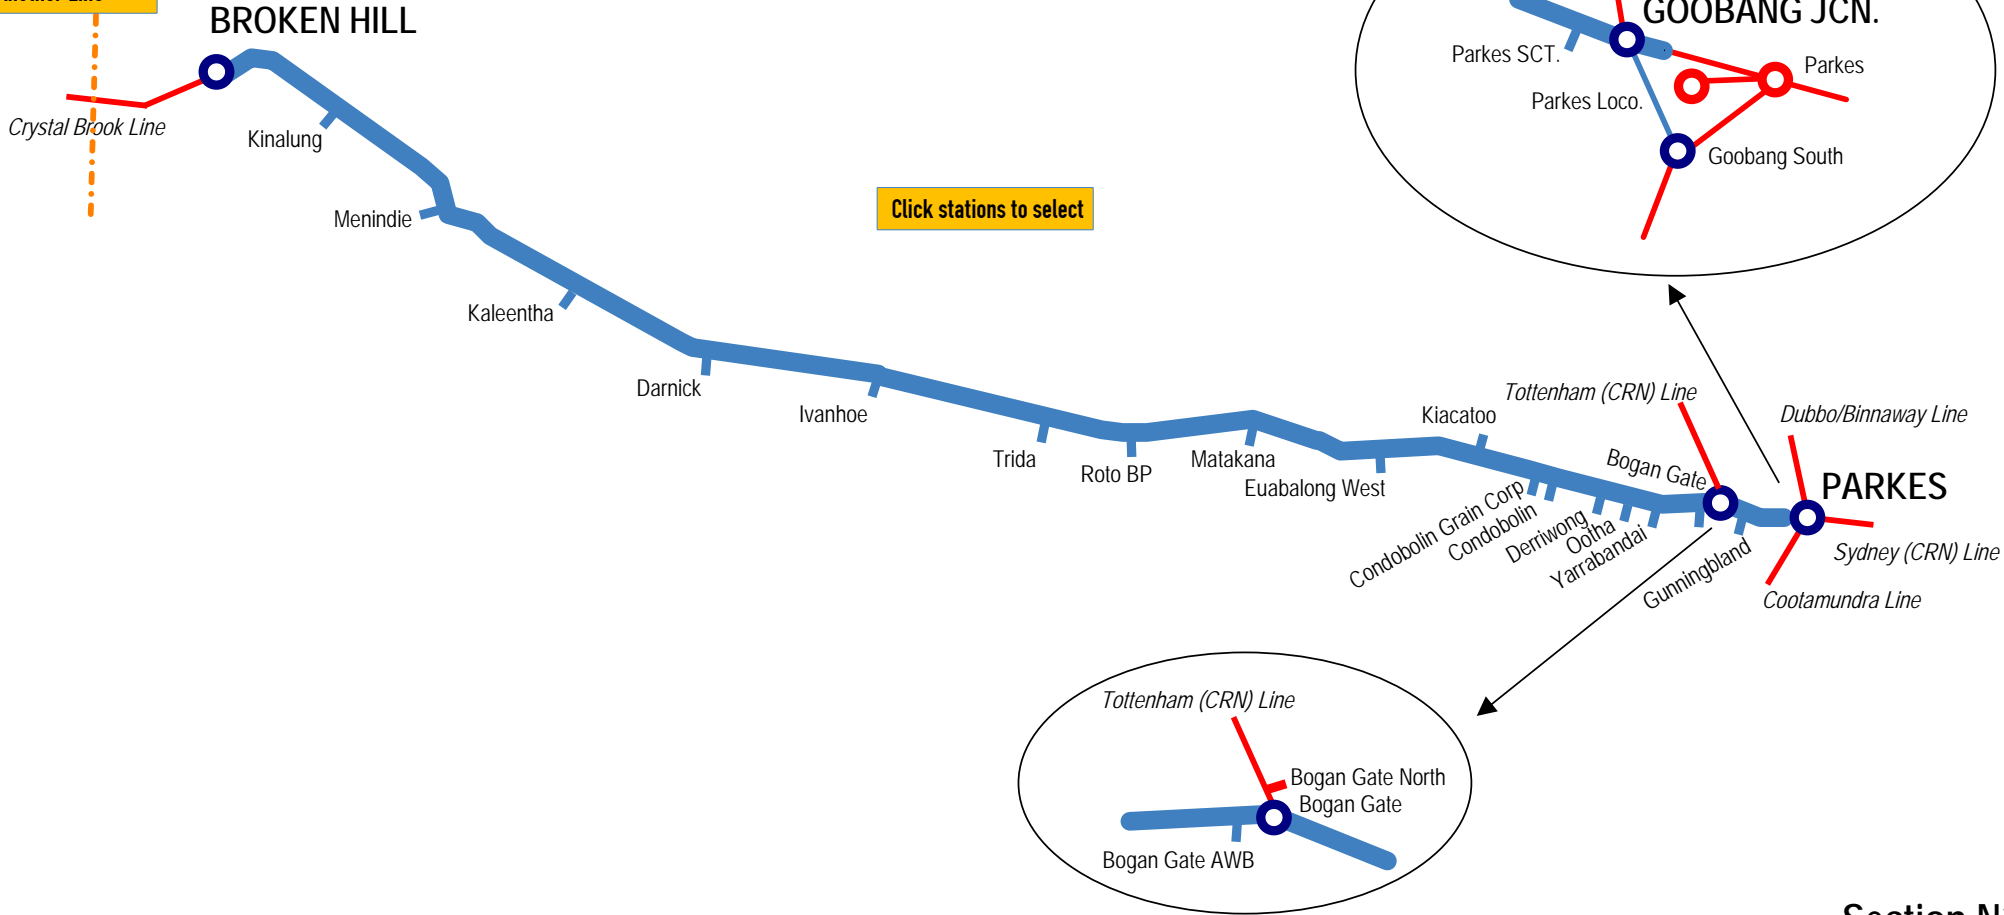

LINE	Crystal Brook - Cootamundra
SECTION	Broken Hill - Parkes
PAGES	406 - 413

New South Wales

▲ Home

■ Another Line

Click stations to select