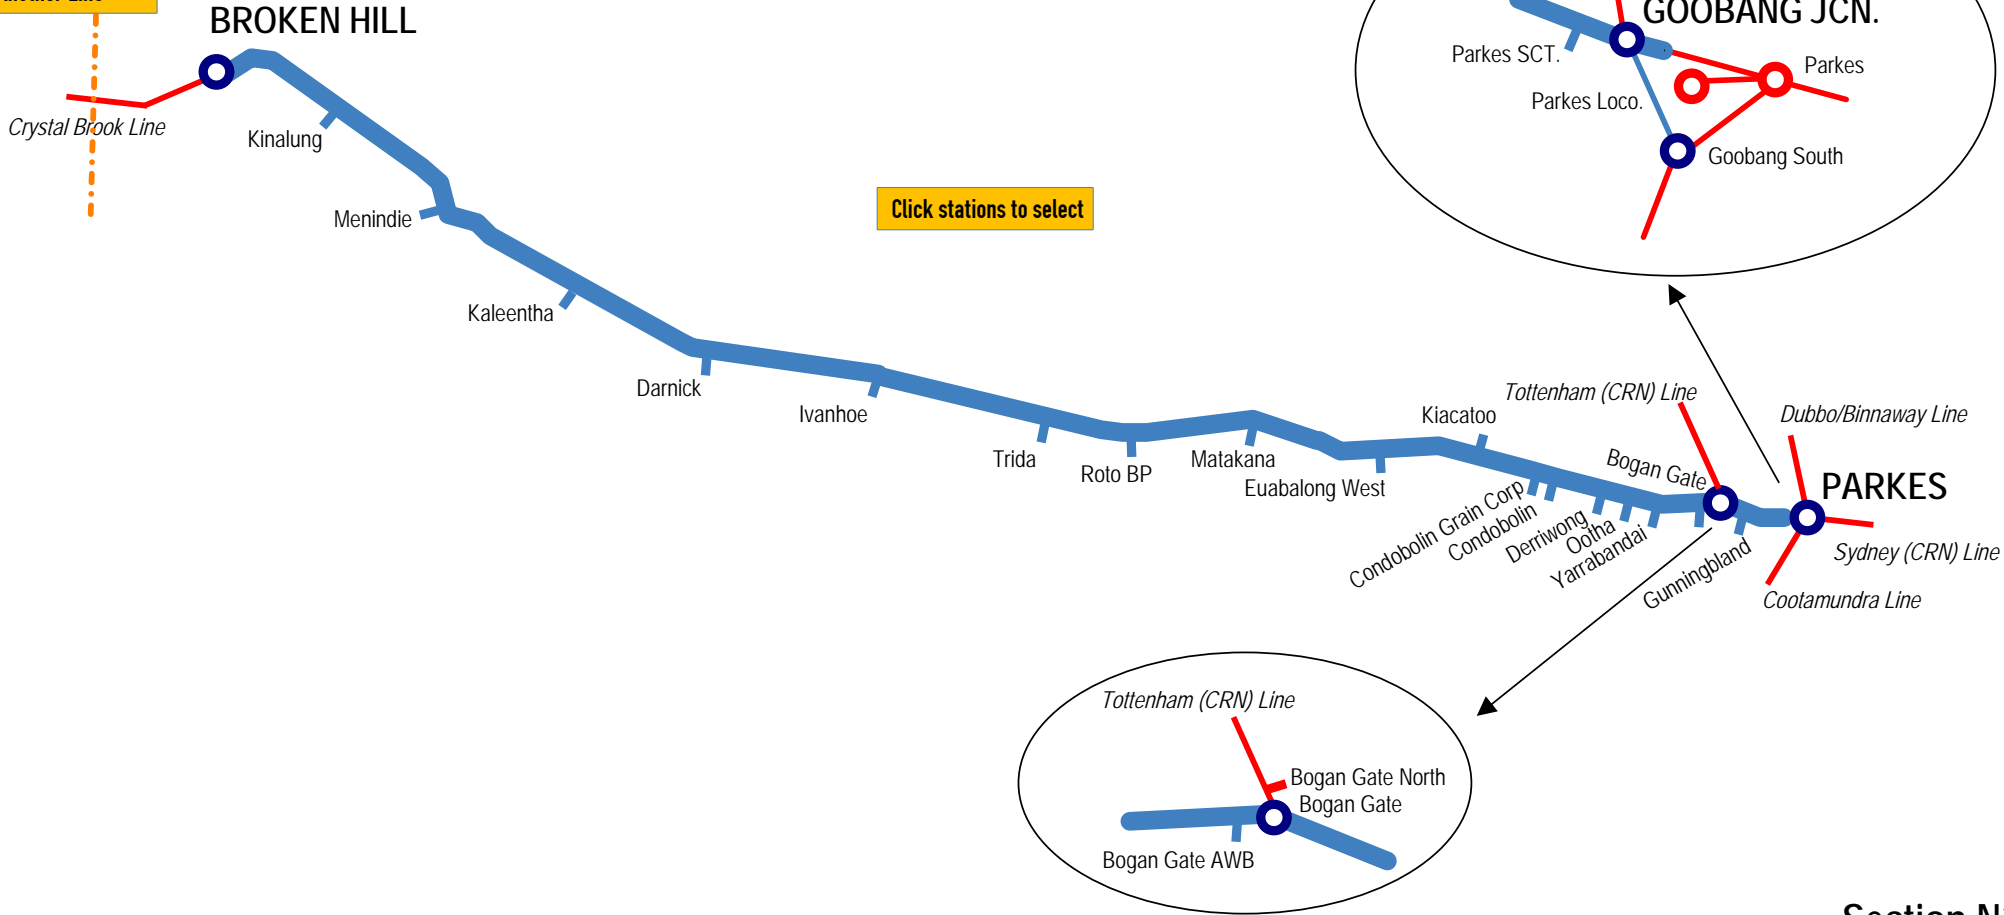

LINE	Crystal Brook - Cootamundra
SECTION	Broken Hill - Parkes
PAGES	401 - 408

New South Wales

▲ Home

■ Another Line

Click stations to select