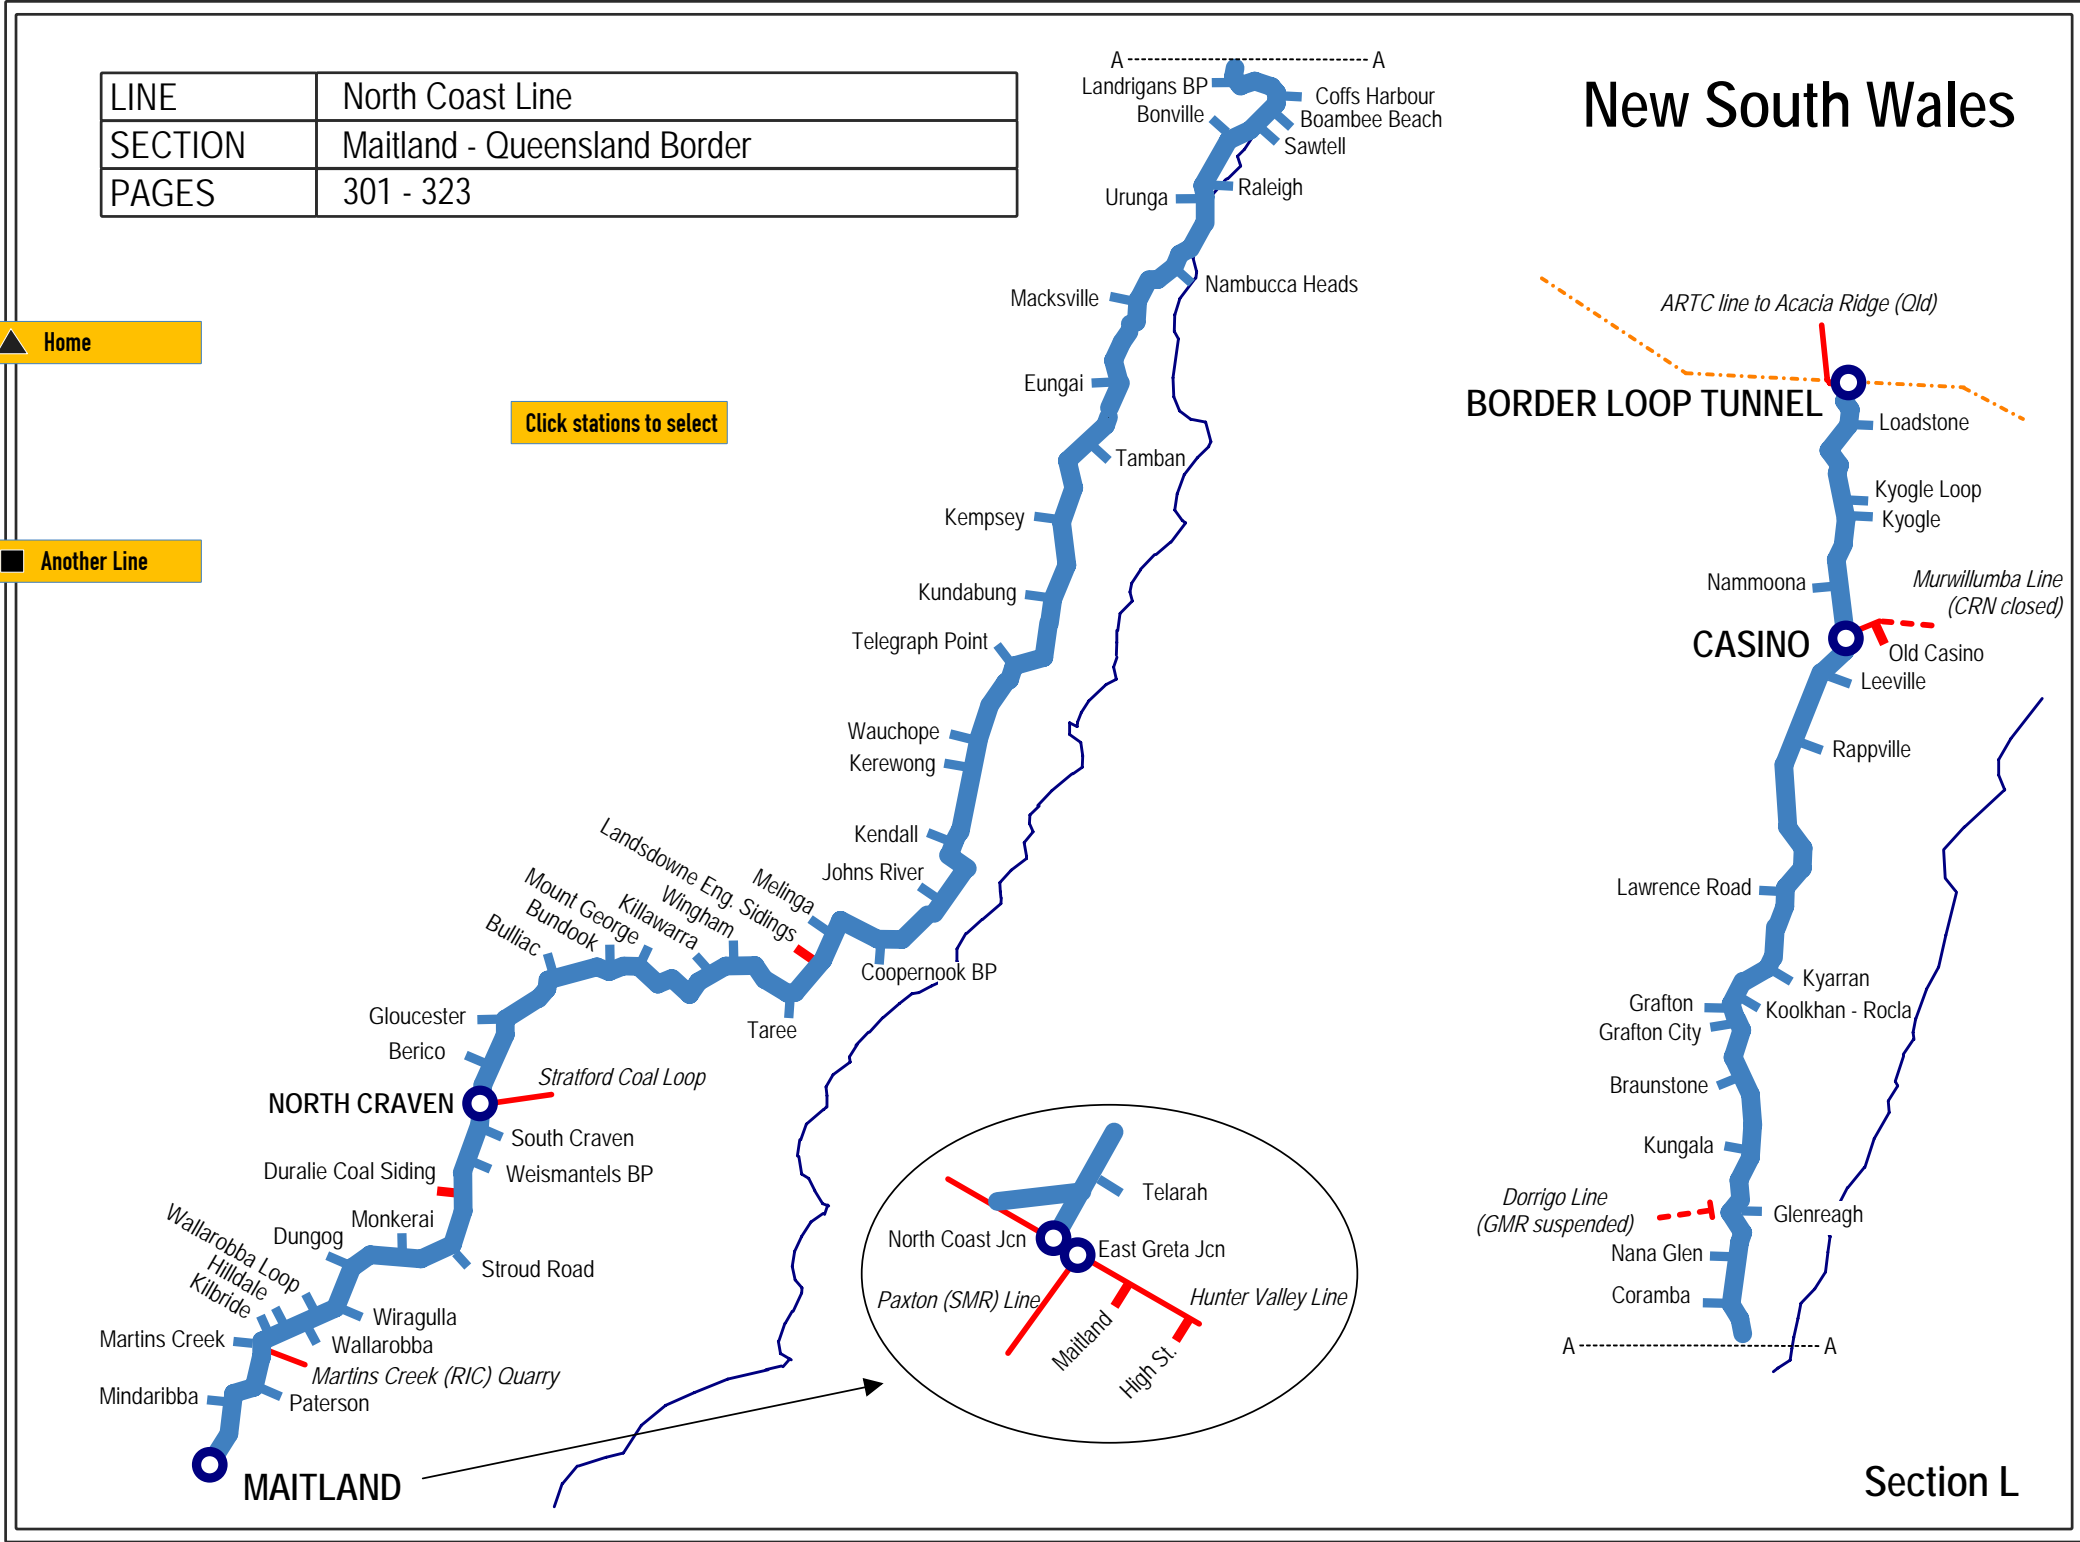

LINE	North Coast Line
SECTION	Maitland - Queensland Border
PAGES	301 - 323

▲ Home

■ Another Line

Click stations to select

New South Wales

BORDER LOOP TUNNEL

CASINO

Section L