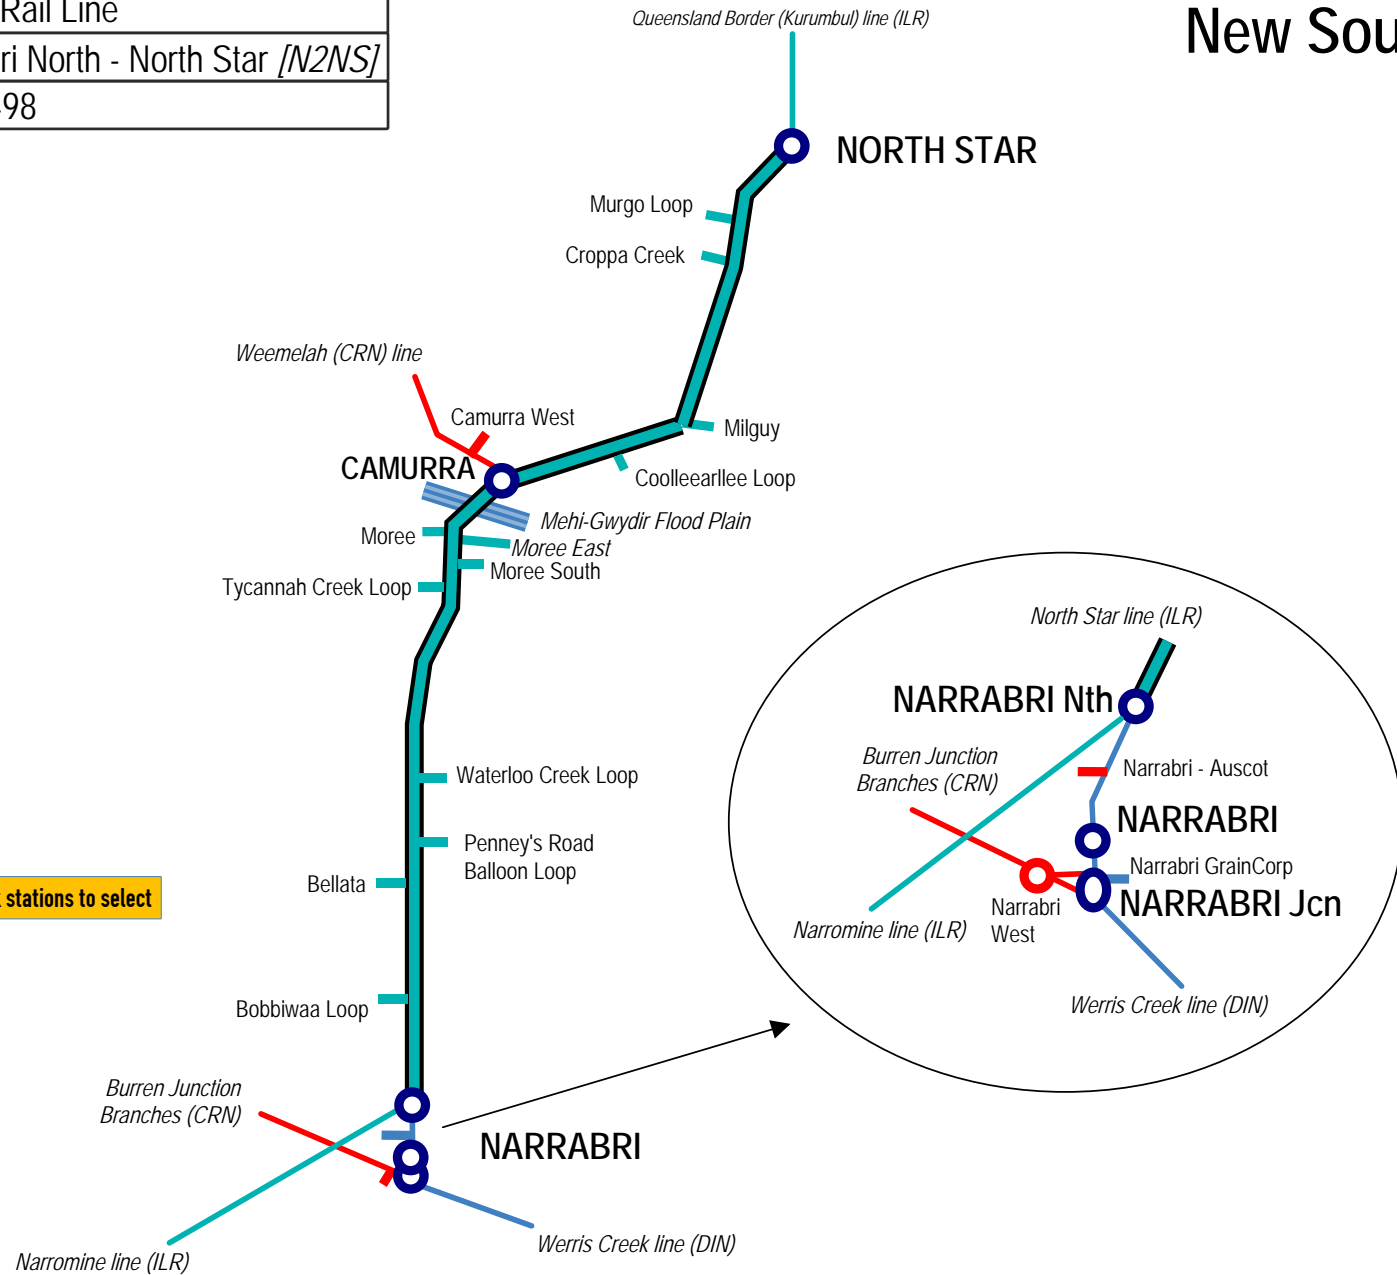

LINE	Inland Rail Line
SECTION	Narrabri North - North Star [N2NS]
PAGES	491 - 498

New South Wales

Home

Another ILR Line

Another DIN Line

Click stations to select

This Section is
Out of Service

Section I5