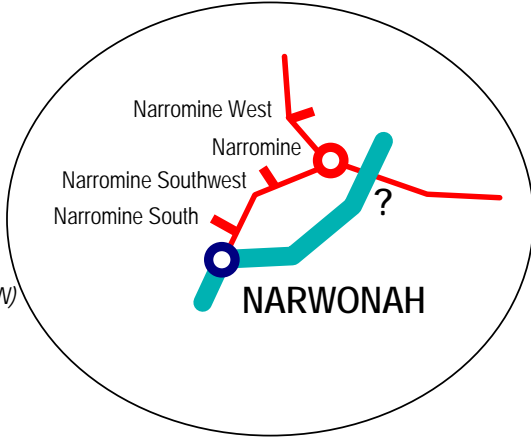

LINE	Inland Rail Line
SECTION	Parkes - Narromine [P2N]
PAGES	471 - 474

New South Wales

▲ Home

■ Another ILR Line

■ Another DIN Line

Click stations to select