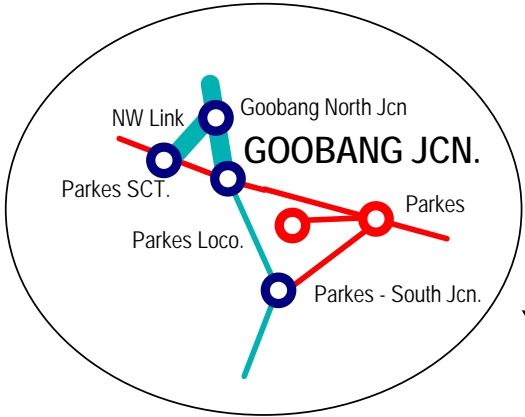

LINE	Inland Rail Line
SECTION	Parkes - Narromine [P2N]
PAGES	471 - 474

New South Wales

▲ Home

■ Another ILR Line

■ Another DIN Line

Click stations to select