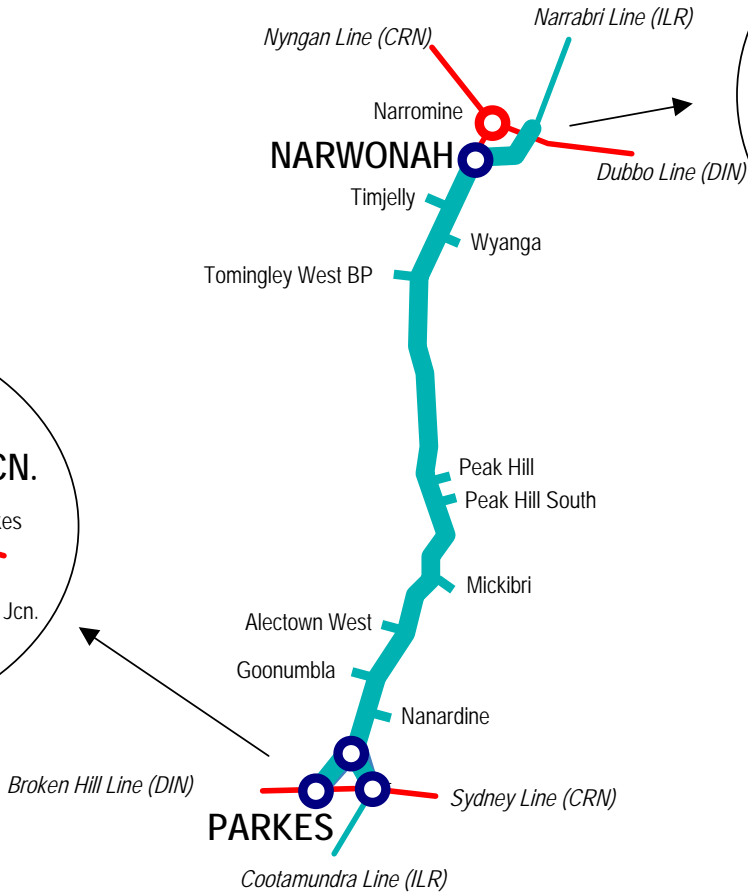

LINE	Inland Rail Line
SECTION	Parkes - Narromine [P2N]
PAGES	471 - 474

New South Wales

▲ Home

■ Another ILR Line

■ Another DIN Line

Click stations to select