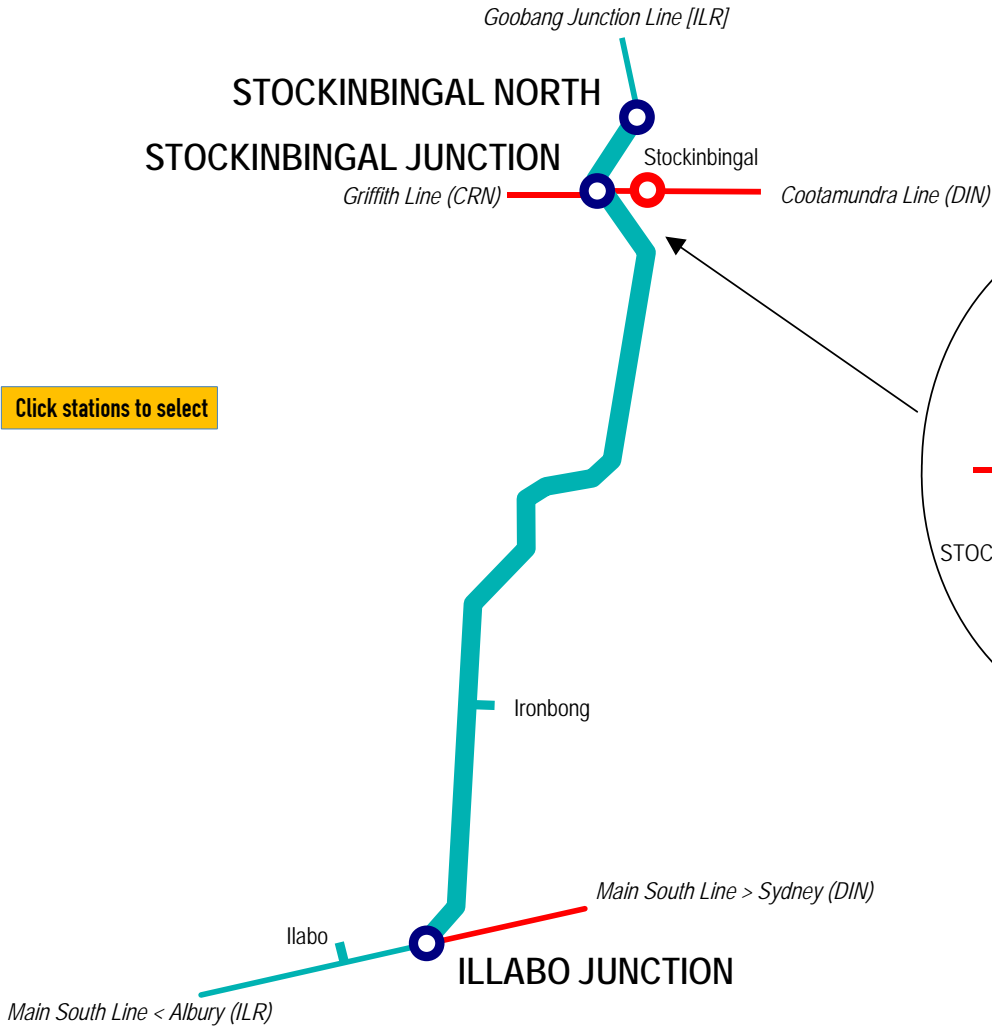

LINE	Inland Rail Line
SECTION	Illabo - Stockinbingal North [I2S]
PAGES	431

▲ Home

- Another ILR Line
- Another DIN Line
- Another CRN Line

Click stations to select

## Removed after commissioning of Stockinbingal Junction