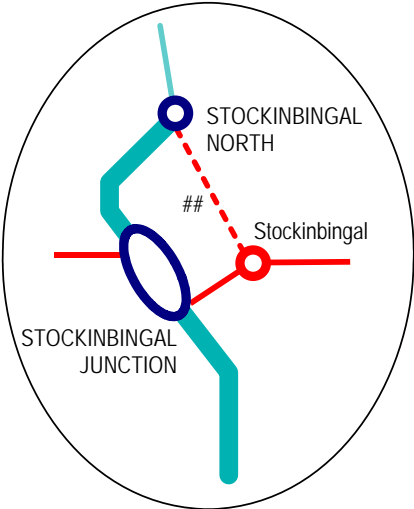

LINE	Inland Rail Line
SECTION	Illabo - Stockinbingal North [I2S]
PAGES	431

▲ Home

- Another ILR Line
- Another DIN Line
- Another CRN Line

Click stations to select

## Removed after commissioning of Stockinbingal Junction