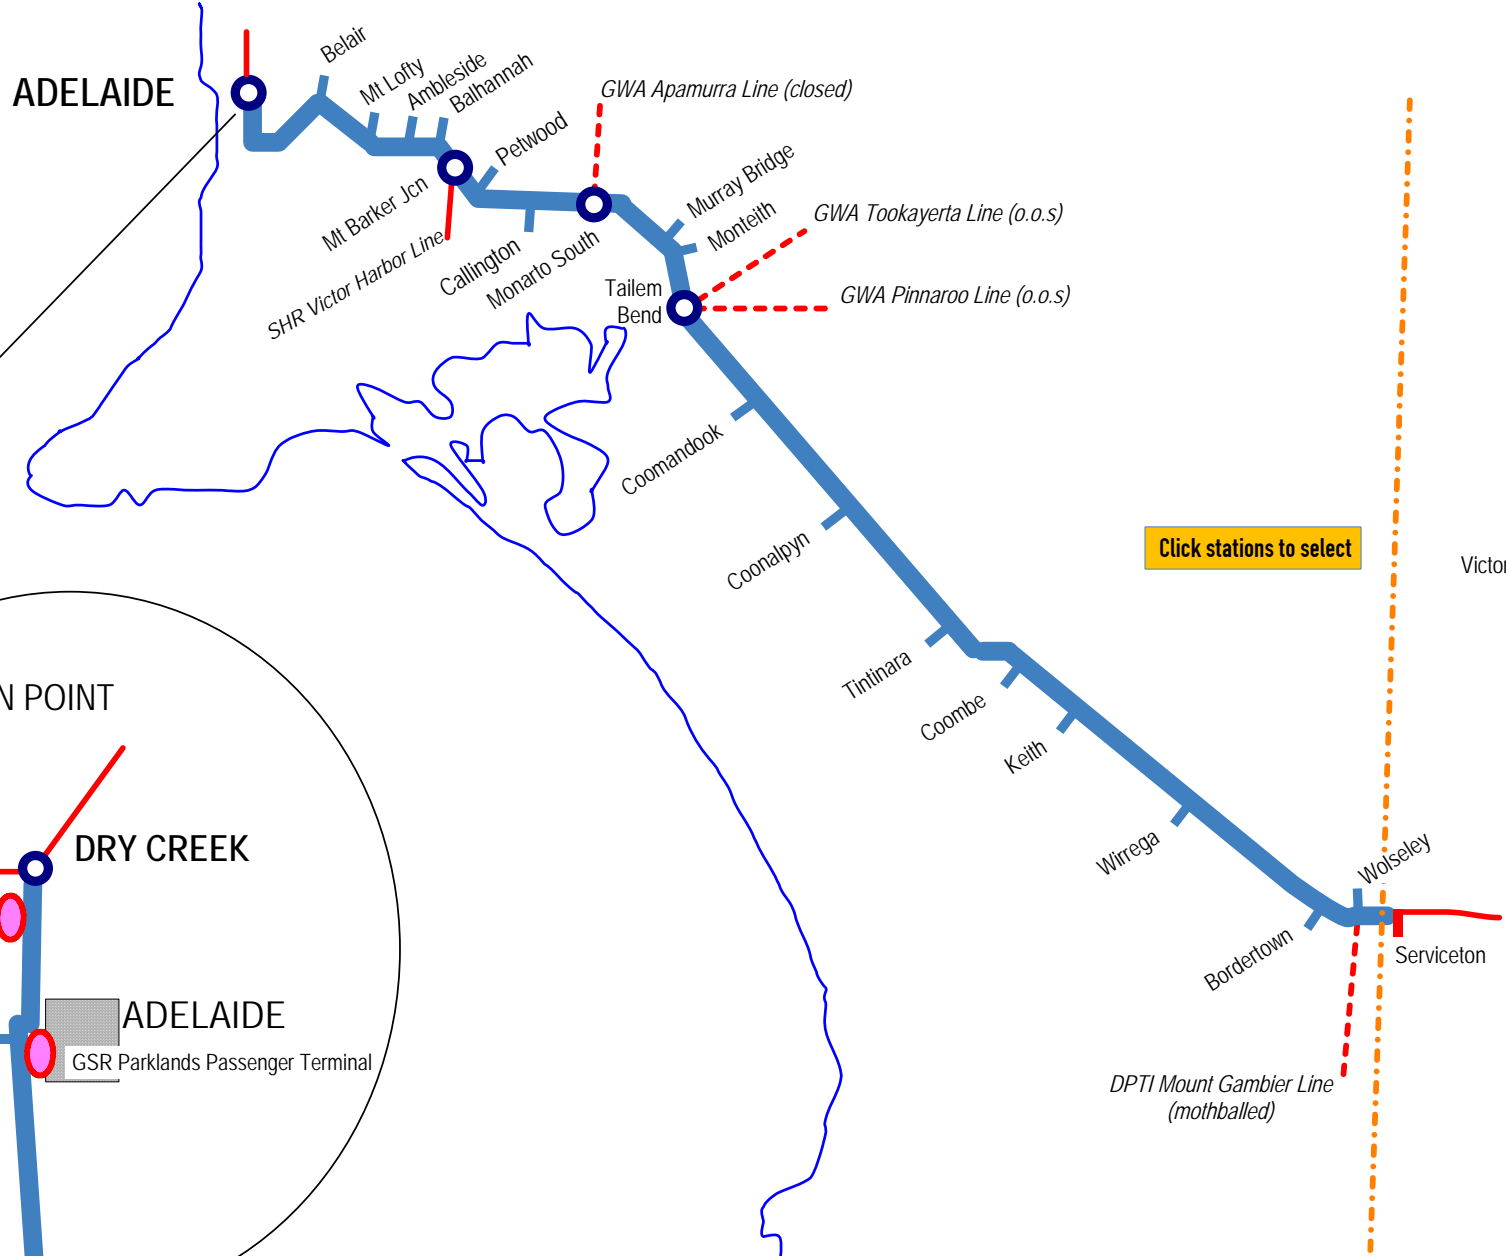

LINE	Adelaide - Melbourne
SECTION	AFT - Victorian Border
PAGES	004, 100 - 112

# South Australia

Home

Another Line

ADELAIDE

Click stations to select

Victoria

PELICAN POINT

DRY CREEK

PN Adelaide Freight Terminal

Mile End Loop

ADELAIDE

GSR Parklands Passenger Terminal

DPTI Mount Gambier Line  
(mothballed)