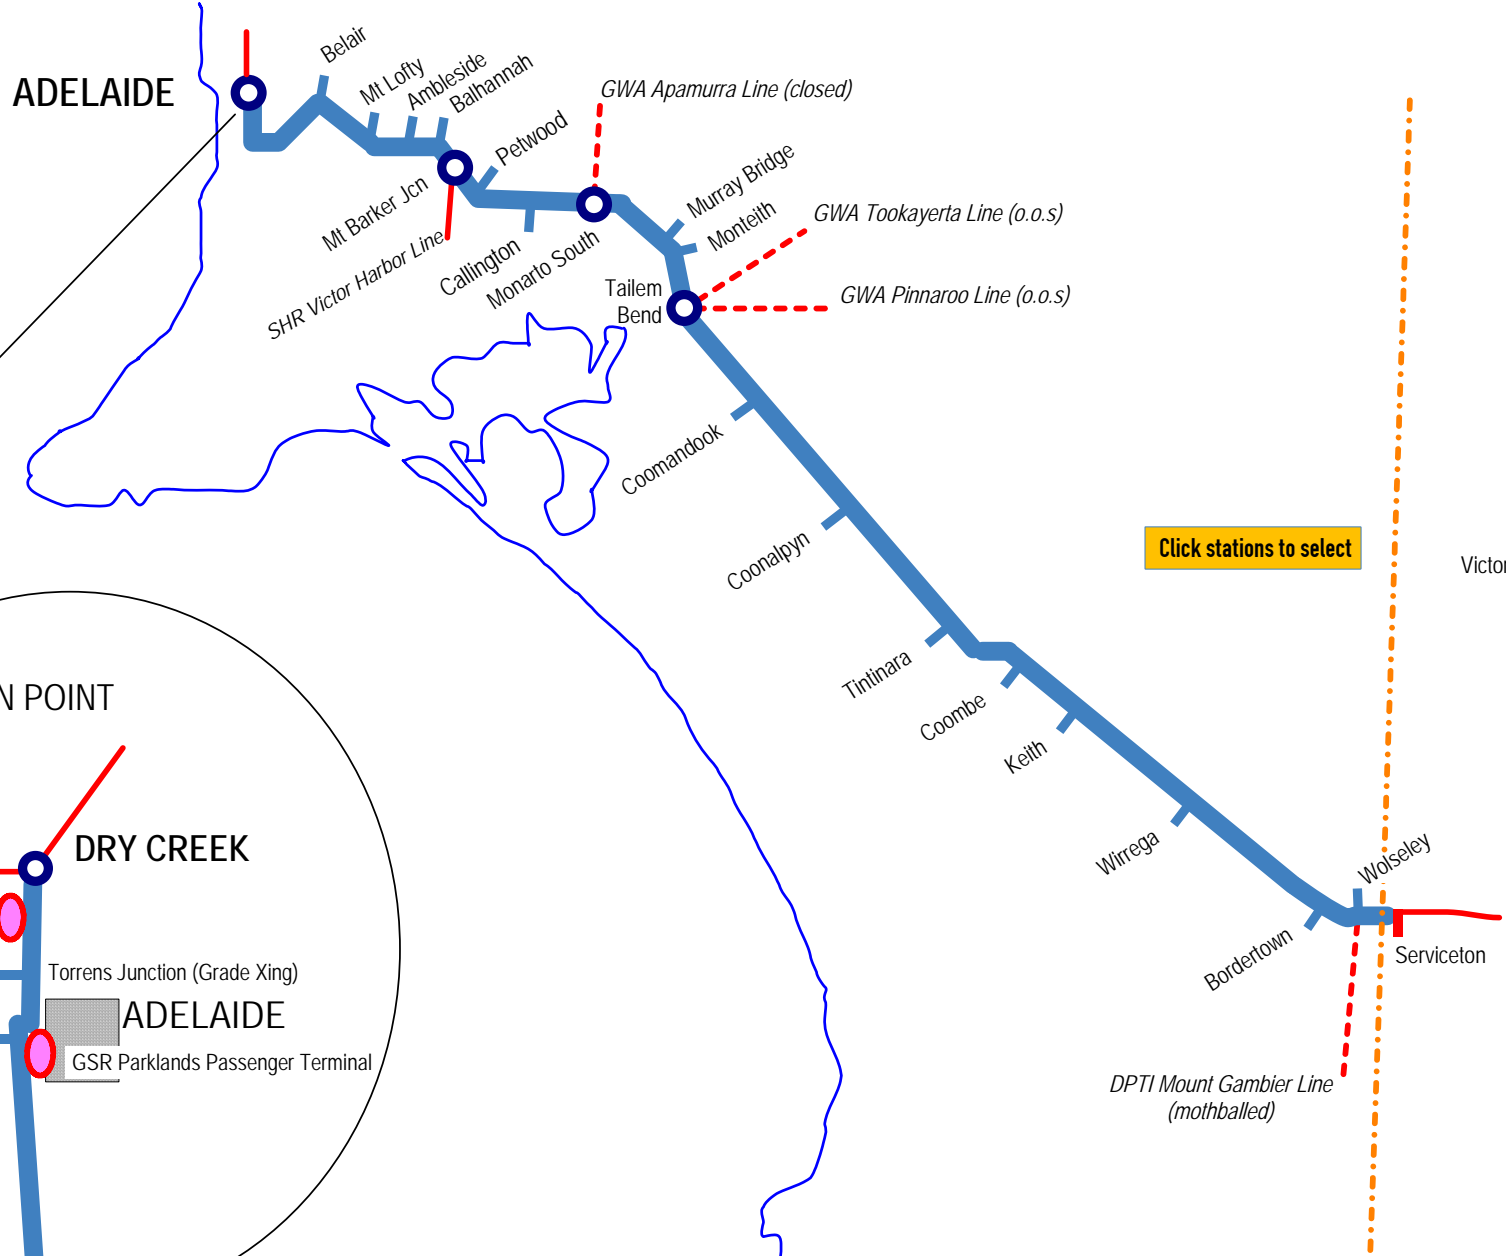

LINE	Adelaide - Melbourne
SECTION	AFT - Victorian Border
PAGES	004, 100 - 112

# South Australia

Home

Another Line

ADELAIDE

Click stations to select

Victoria

PELICAN POINT

DRY CREEK

PN Adelaide Freight Terminal

Torrens Junction (Grade Xing)

ADELAIDE

Mile End Loop

GSR Parklands Passenger Terminal

DPTI Mount Gambier Line (mothballed)

Section G