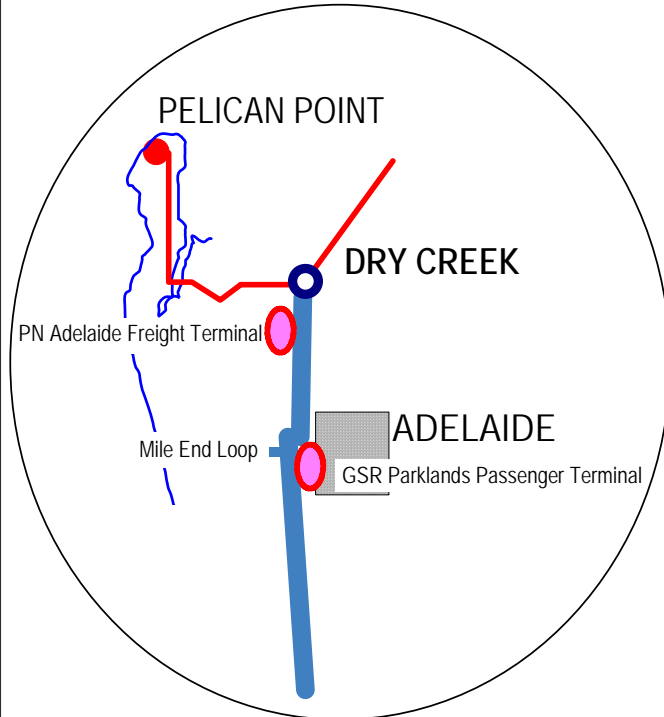

LINE	Adelaide - Melbourne
SECTION	AFT - Victorian Border
PAGES	004, 100 - 112

# South Australia

Home

Another Line

ADELAIDE

Click stations to select

Victoria

PELICAN POINT

DRY CREEK

PN Adelaide Freight Terminal

Mile End Loop

ADELAIDE

GSR Parklands Passenger Terminal

DPTI Mount Gambier Line  
(mothballed)