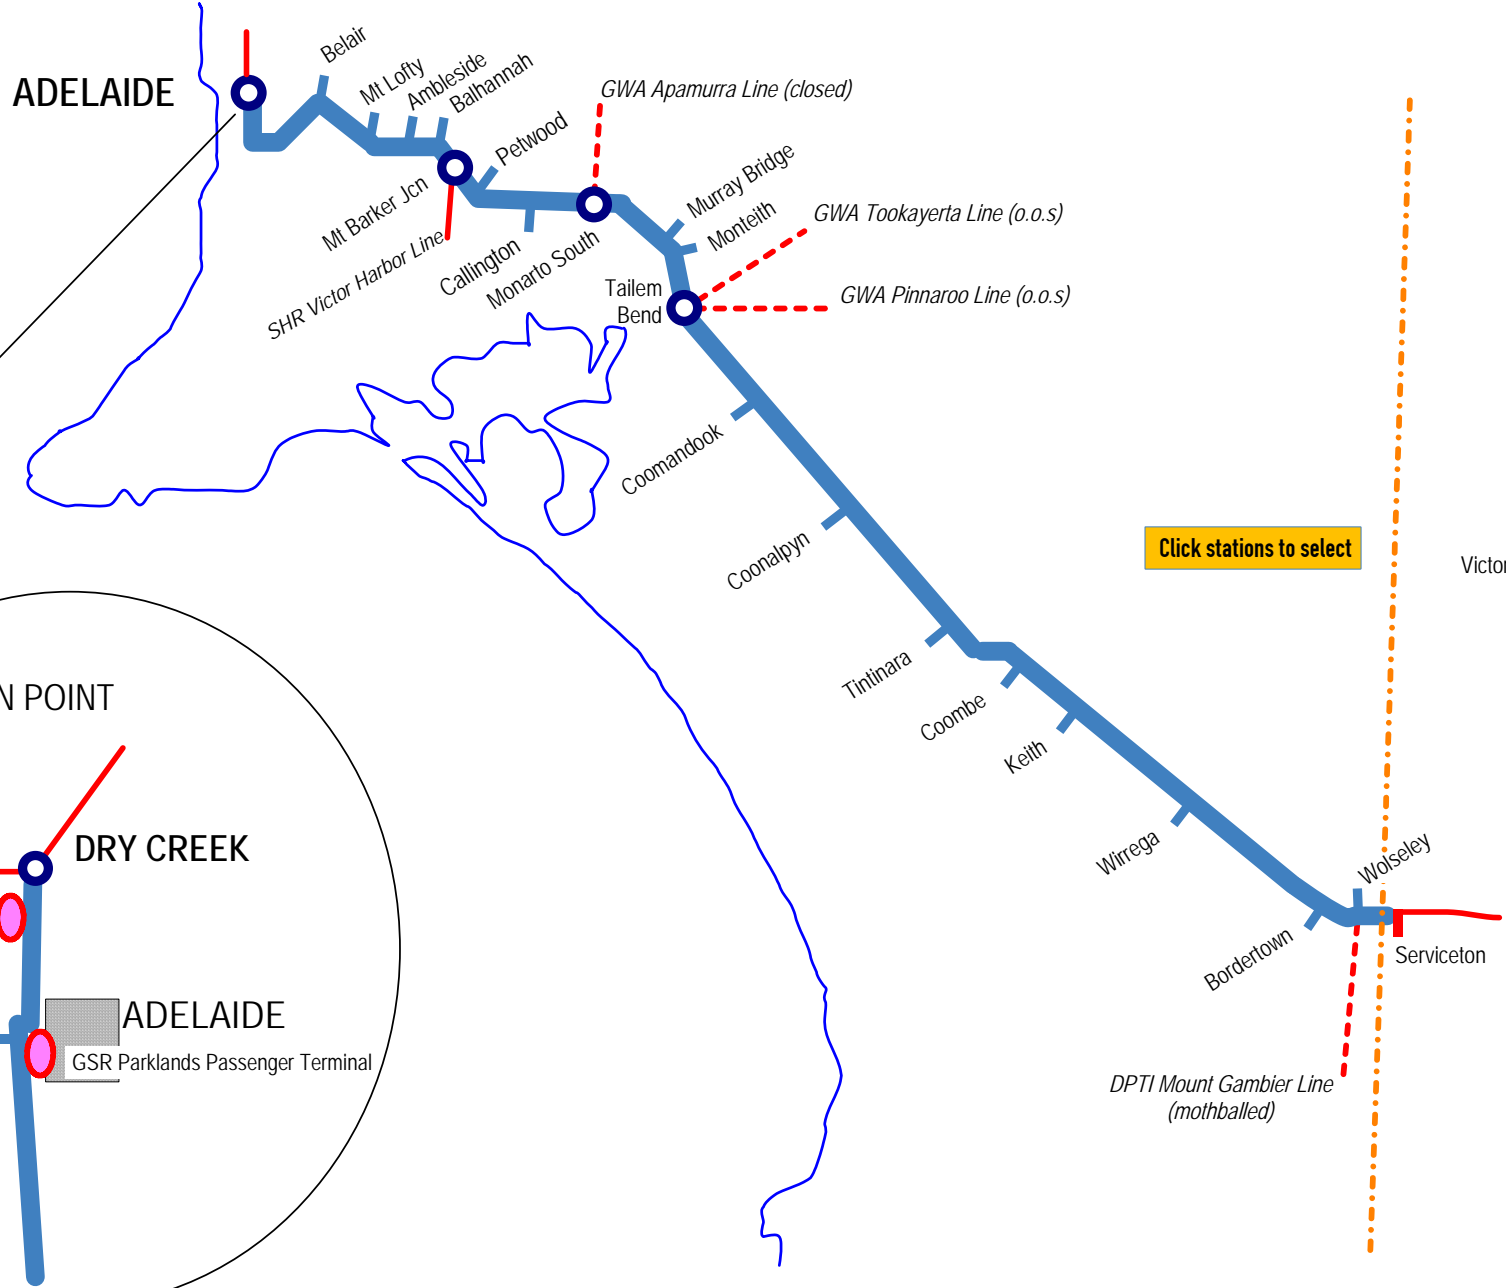

LINE	Adelaide - Melbourne
SECTION	AFT - Victorian Border
PAGES	004, 100 - 112

South Australia

Home

Another Line

ADELAIDE

Click stations to select

Victoria

PELICAN POINT

DRY CREEK

PN Adelaide Freight Terminal

Mile End Loop

ADELAIDE

GSR Parklands Passenger Terminal

DPTI Mount Gambier Line (mothballed)