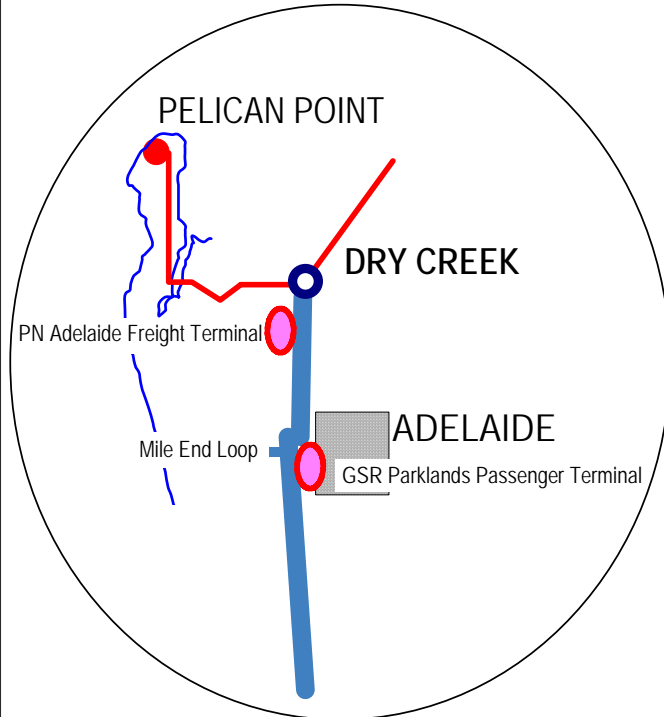

LINE	Adelaide - Melbourne
SECTION	AFT - Victorian Border
PAGES	004, 100 - 112

South Australia

Home

Another Line

ADELAIDE

Click stations to select

Victoria

PELICAN POINT

DRY CREEK

PN Adelaide Freight Terminal

Mile End Loop

ADELAIDE

GSR Parklands Passenger Terminal

DPTI Mount Gambier Line (mothballed)