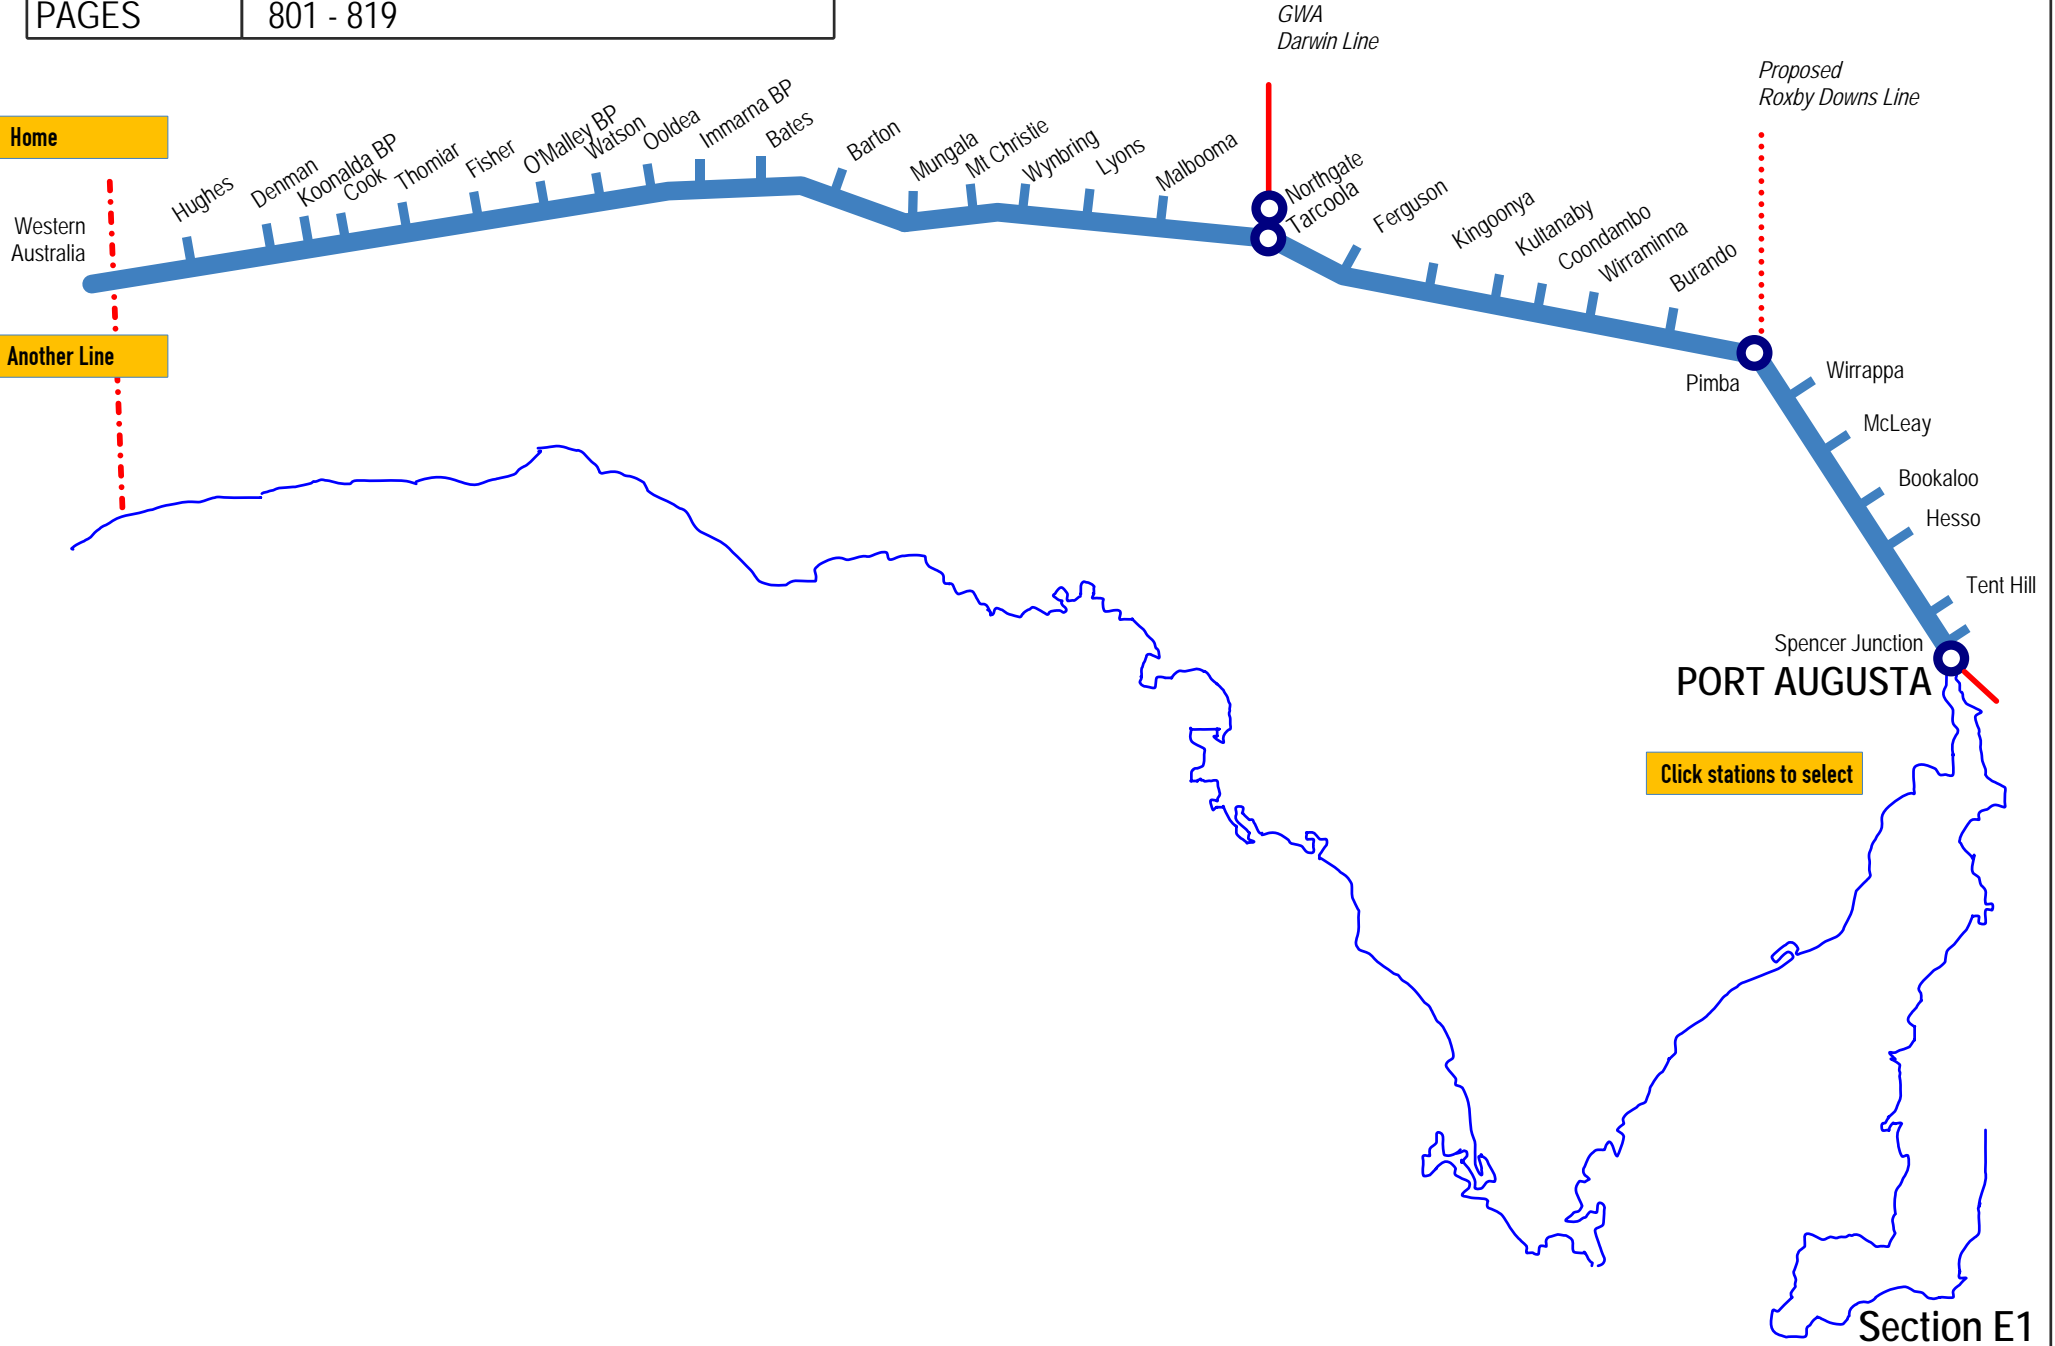

LINE	Port Augusta - Kalgoorlie
SECTION	Port Augusta - WA Border
PAGES	801 - 819

South Australia

Home

Another Line

PORT AUGUSTA

Click stations to select

Section E1