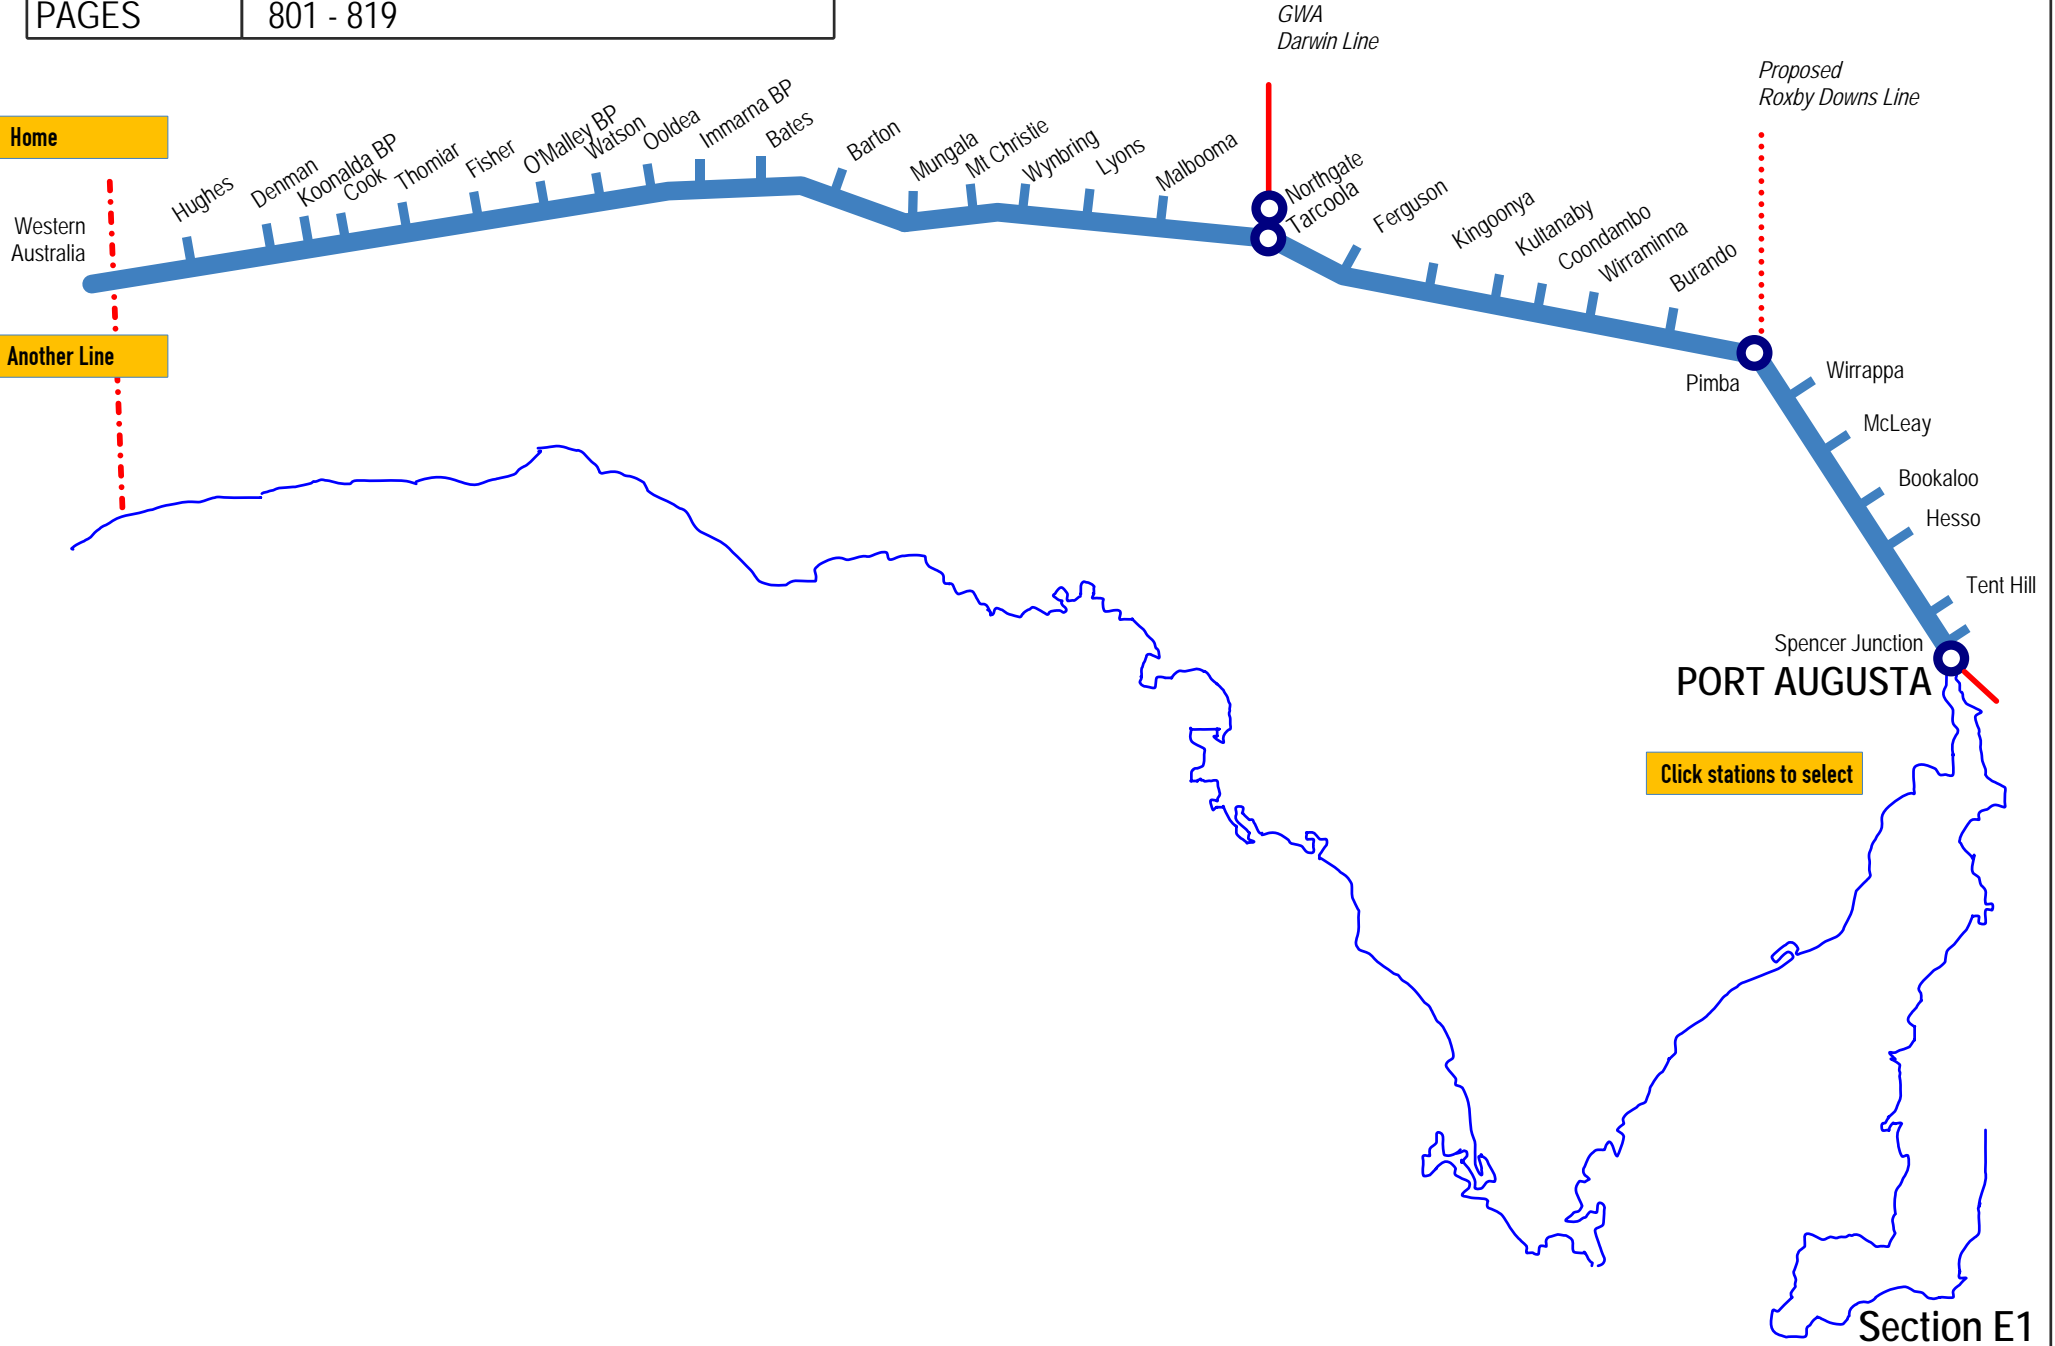

LINE	Port Augusta - Kalgoorlie
SECTION	Port Augusta - WA Border
PAGES	801 - 819

South Australia

Home

Another Line

Section E1