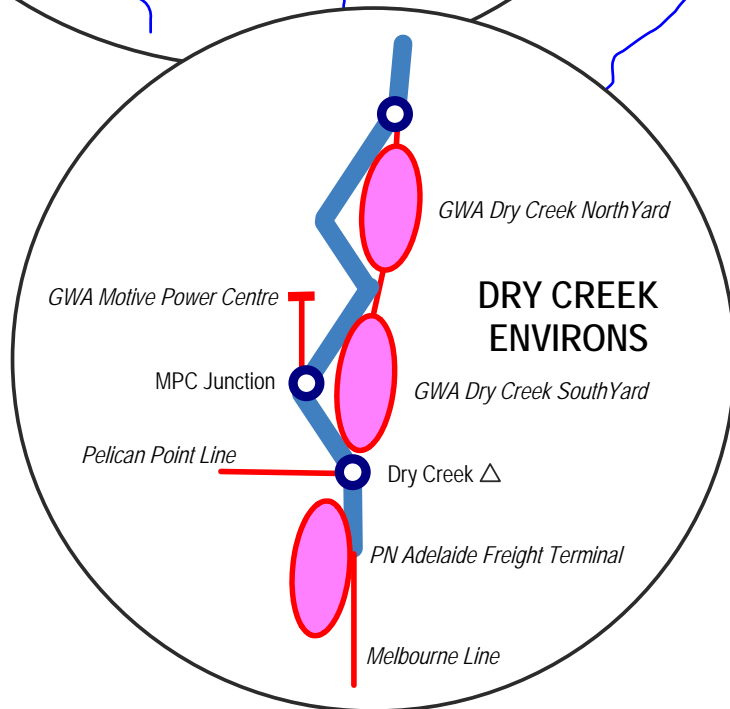

LINE	Adelaide - Port Augusta
SECTION	Dry Creek - Port Augusta
PAGES	070 - 100

South Australia

Home

Another Line

Click stations to select