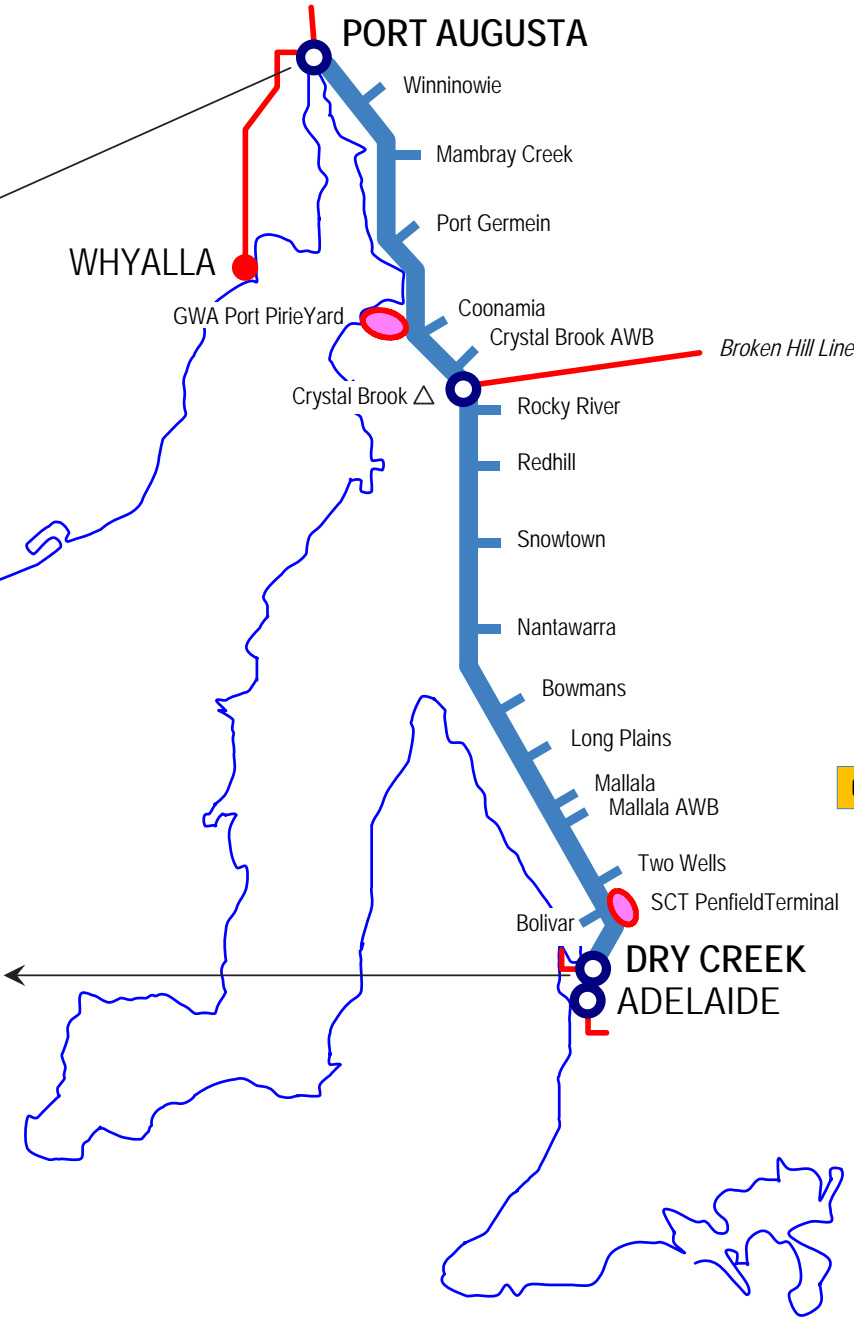

LINE	Adelaide - Port Augusta
SECTION	Dry Creek - Port Augusta
PAGES	070 - 100

South Australia

Home

Another Line

Click stations to select