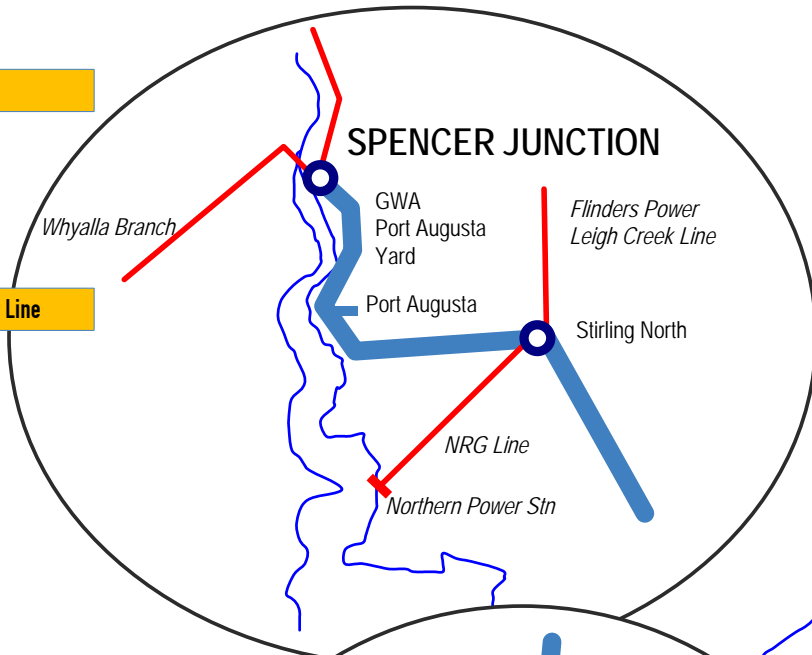

LINE	Adelaide - Port Augusta
SECTION	Dry Creek - Port Augusta
PAGES	070 - 100

South Australia

Home

Another Line

Click stations to select