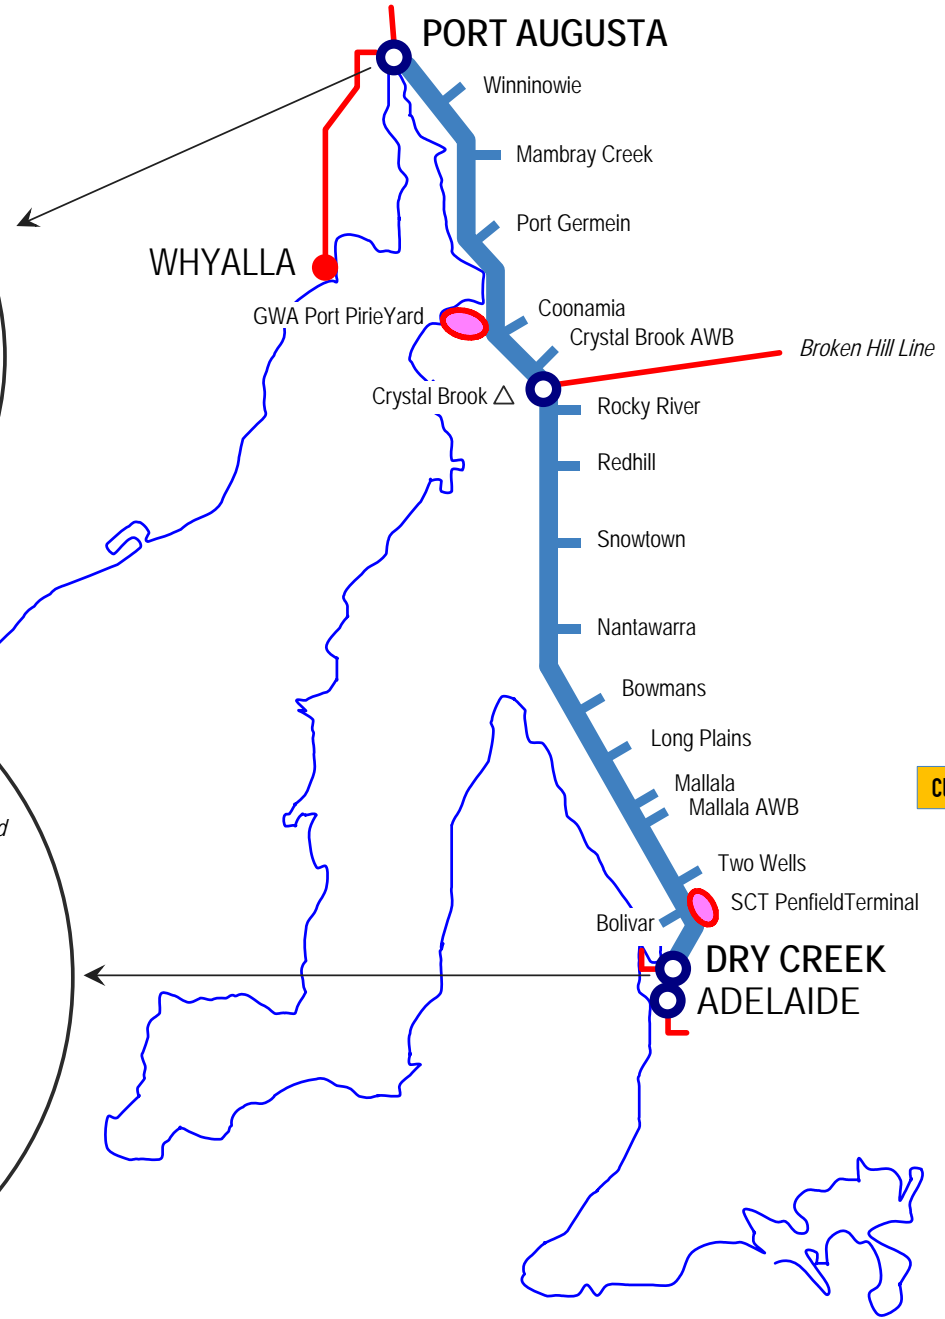

LINE	Adelaide - Port Augusta
SECTION	Dry Creek - Port Augusta
PAGES	070 - 100

South Australia

Home

Another Line

Click stations to select