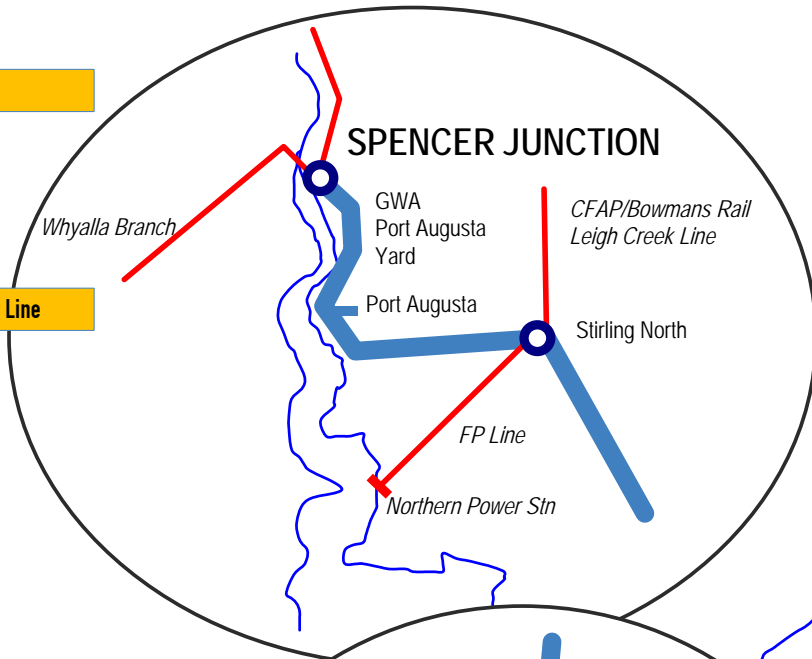

LINE	Adelaide - Port Augusta
SECTION	Dry Creek - Port Augusta
PAGES	070 - 100

South Australia

Home

Another Line

Click stations to select