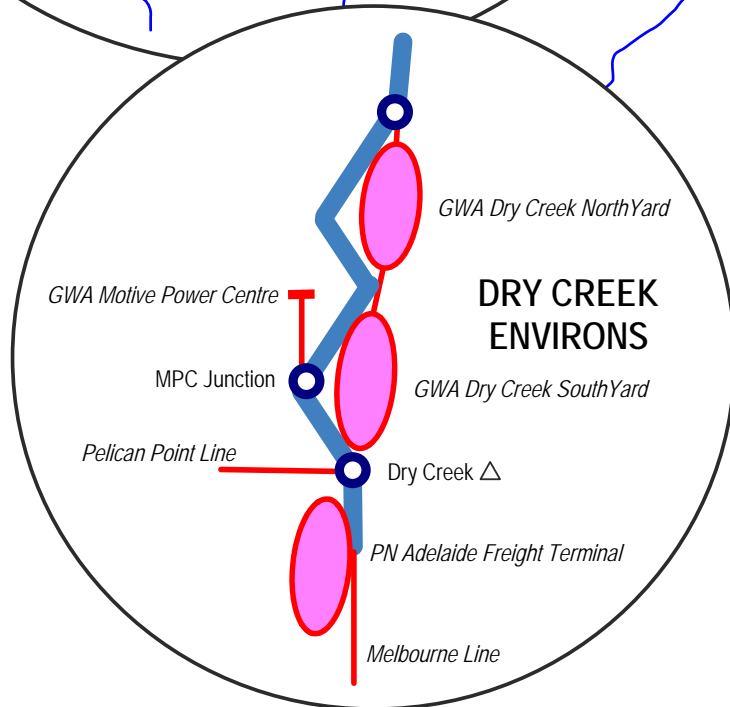

LINE	Adelaide - Port Augusta
SECTION	Dry Creek - Port Augusta
PAGES	070 - 100

South Australia

Home

Another Line

Click stations to select