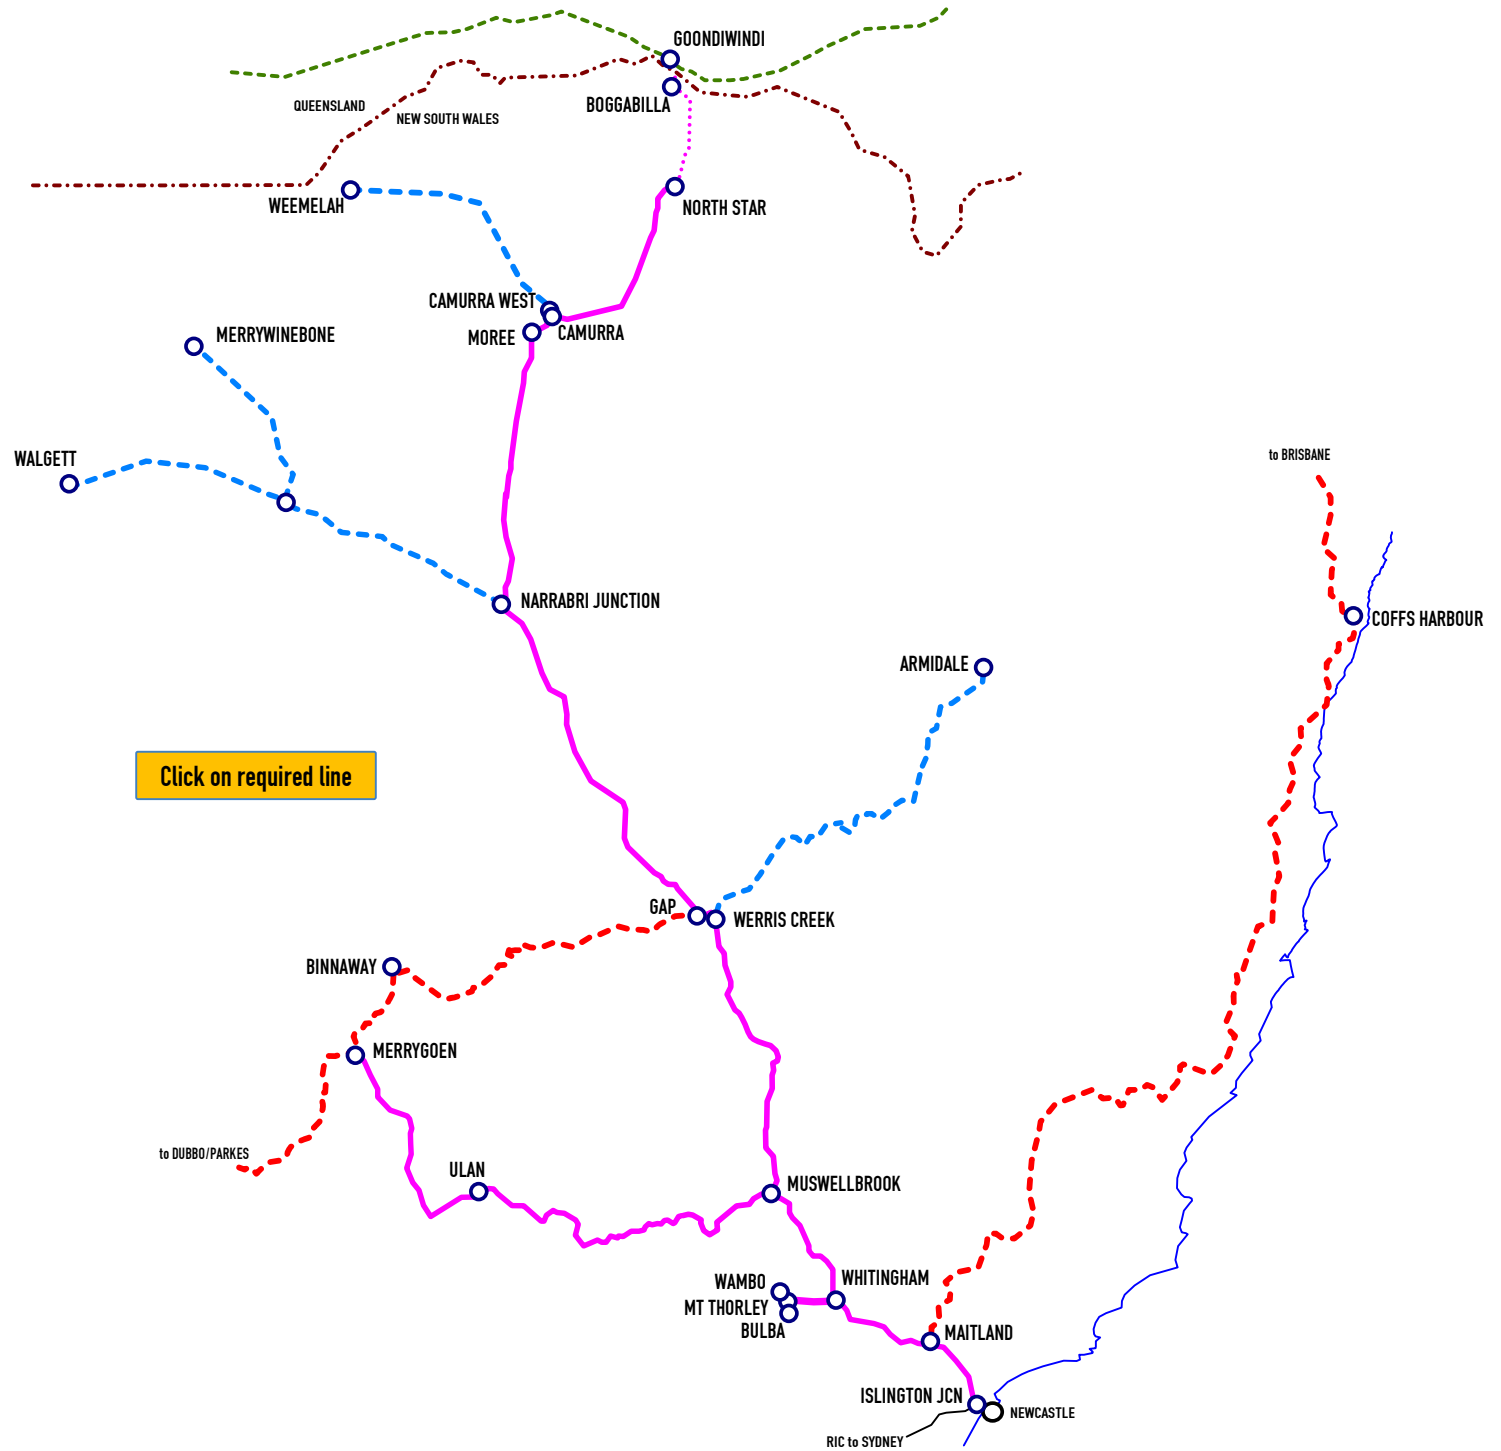

ARTC HUNTER RAIL NETWORK

- ARTC Hunter lease 
- ARTC Hunter (reserved corridor) 
- ARTC NSW DIN lease 
- JHR NSW CRN 
- QR (narrow gauge) 

 Home

Click on required line