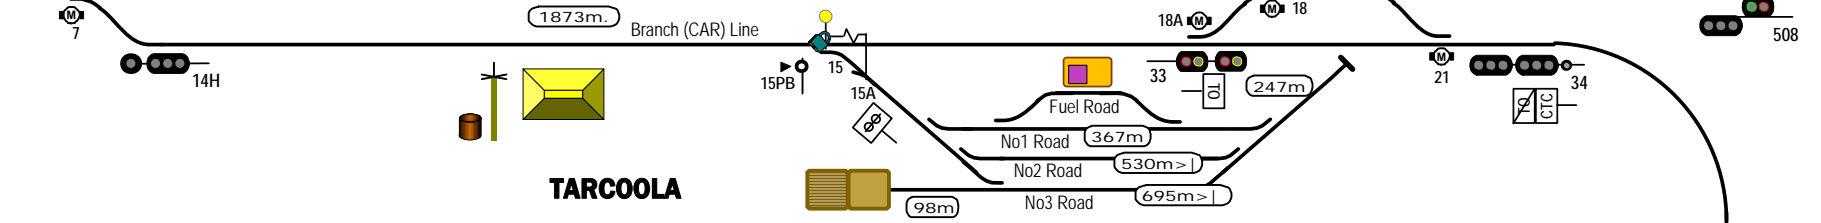

S806  
WILGENA

S810  
MALBOOMA

TARCOOLA

NORTHGATE  
510.850

S1811

555 QUARRY  
GWA line to DARWIN

Signal Locations  
Home Support

© 2014 G F Vincent

STANDARD GAUGE TRACK  
TARCOOLA

S807