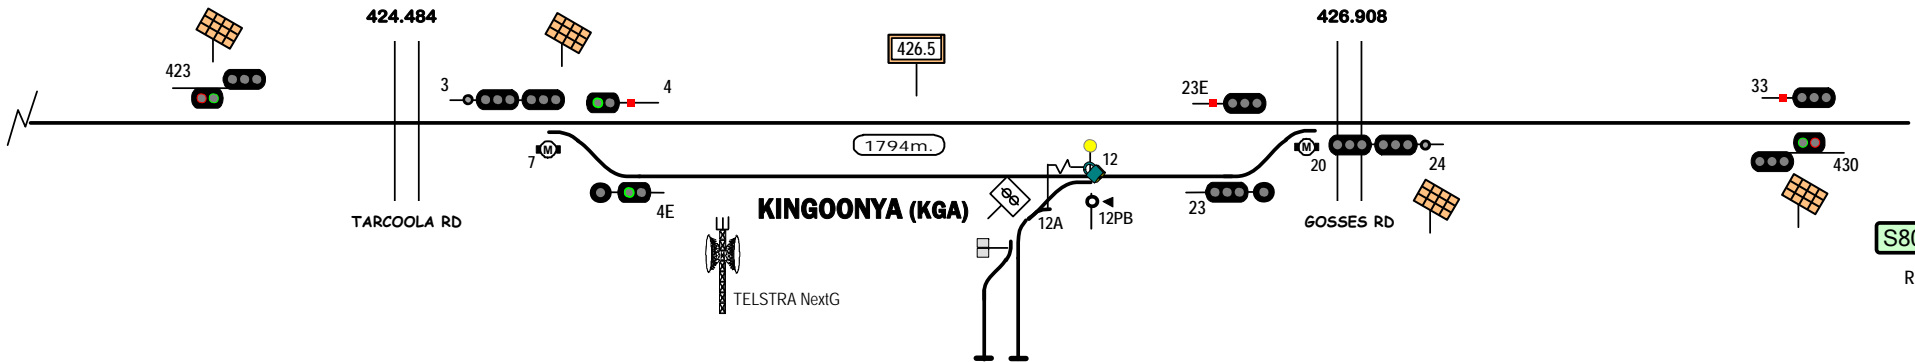

S804

WIRIMINNA

365.5

375.000

COONDAMBO (CDS)

STUART HWY OVERPASS

394.0

KULTANABY (KTY)

424.484

426.5

426.908

TARCOOLA RD

GOSSSES RD

RENTON

Signal Locations

Home Support

© 2013 G F Vincent

Axle Counter detection for signalling on this line

STANDARD GAUGE TRACK
COONDAMBO - KINGOONYA

S805