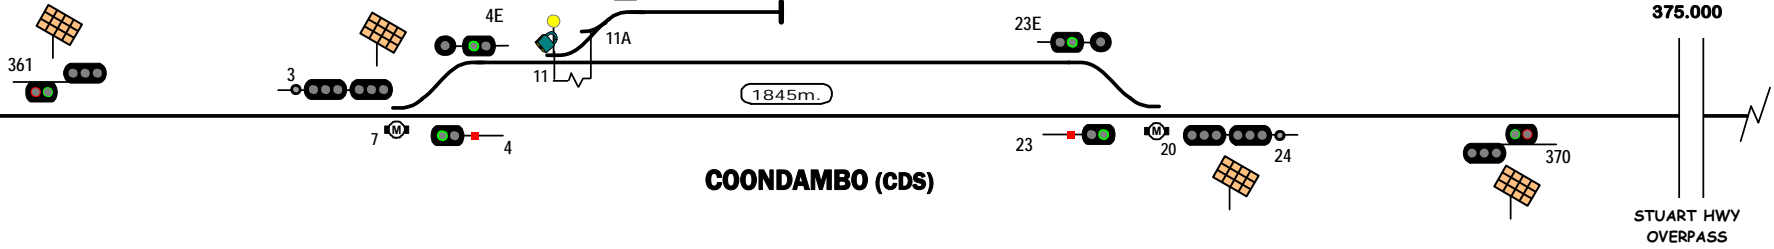

S804

WIRIMINNA

365.5

375.000

COONDAMBO (CDS)

STUART HWY OVERPASS

394.0

KULTANABY (KTY)

424.484

426.5

426.908

TARCOOLA RD

GOSSSES RD

RENTON

Signal Locations

Home Support

© 2013 G F Vincent

Axle Counter detection for signalling on this line

STANDARD GAUGE TRACK
COONDAMBO - KINGOONYA

S805