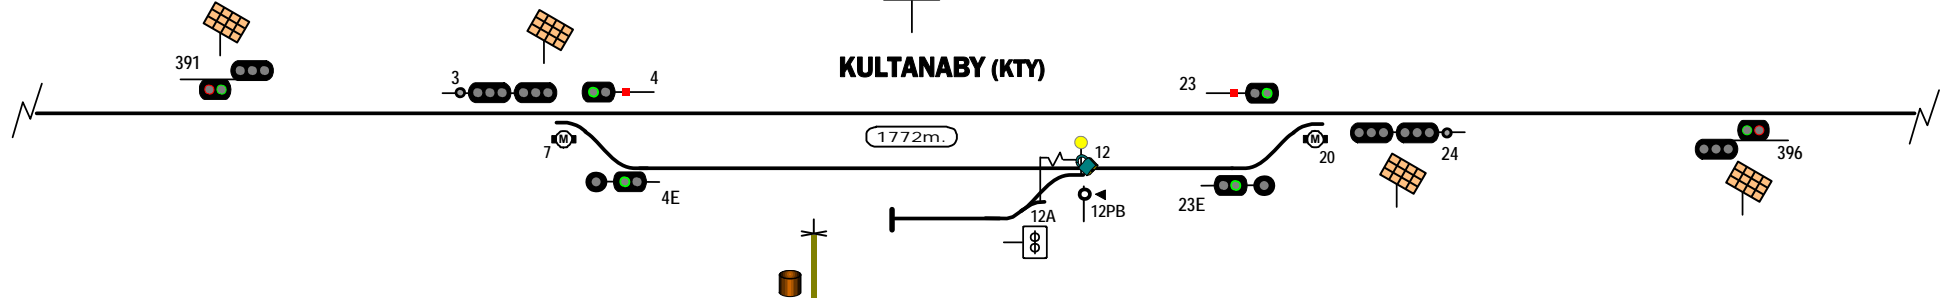

S804

WIRIMINNA

365.5

375.000

COONDAMBO (CDS)

STUART HWY OVERPASS

394.0

KULTANABY (KTY)

424.484

426.5

426.908

TARCOOLA RD

GOSSSES RD

RENTON

Signal Locations

Home Support

© 2013 G F Vincent

Axle Counter detection for signalling on this line

STANDARD GAUGE TRACK
COONDAMBO - KINGOONYA

S805