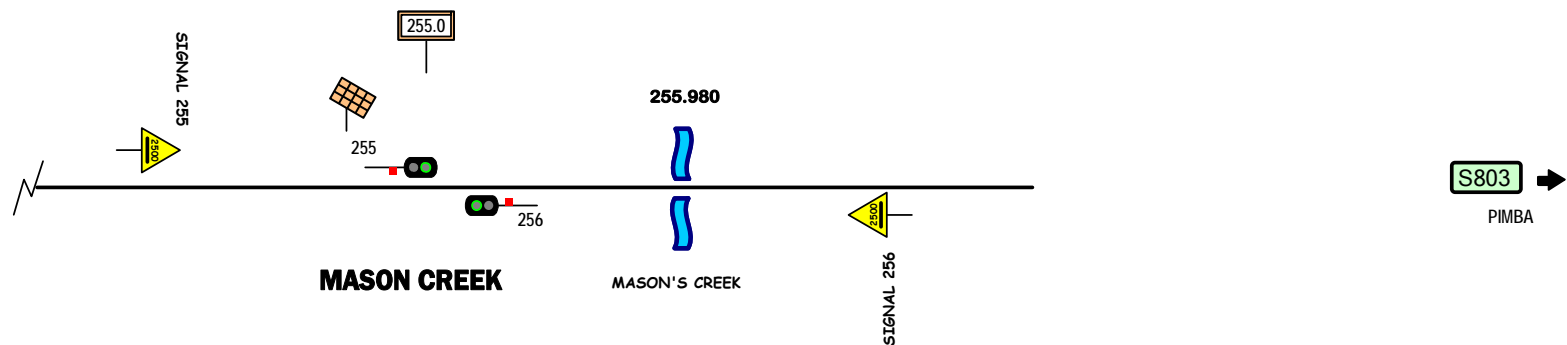

S801

BOOKALOO

McLEAY (MCY)

WIRRAPPA (WPA)

MASON CREEK

MASON'S CREEK

Signal Locations

Home Support

© 2013 G F Vincent

Axle Counter detection for signalling on this line

STANDARD GAUGE TRACK
McLEAY - WIRRAPPA

S802