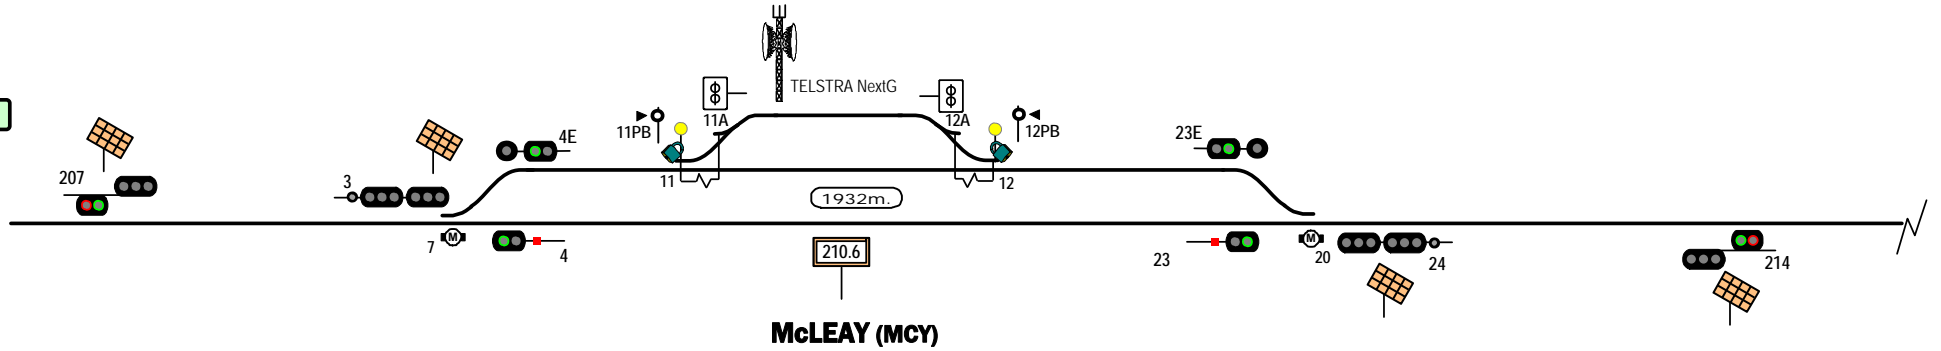

S801

BOOKALOO

McLEAY (MCY)

WIRRAPPA (WPA)

MASON CREEK

MASON'S CREEK

Signal Locations

Home Support

© 2013 G F Vincent

Axle Counter detection for signalling on this line

STANDARD GAUGE TRACK
McLEAY - WIRRAPPA

S802