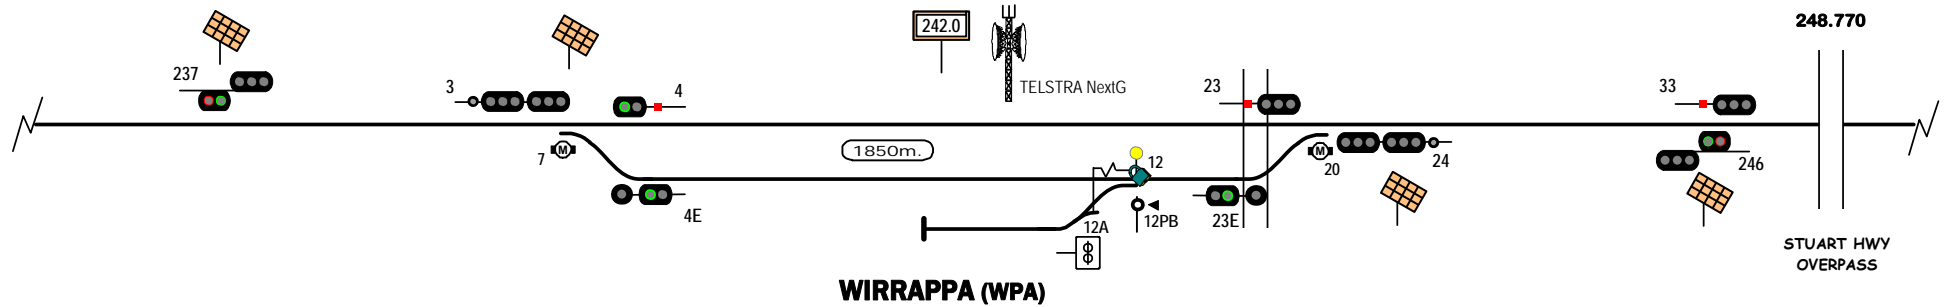

S801

BOOKALOO

McLEAY (MCY)

WIRRAPPA (WPA)

MASON CREEK

MASON'S CREEK

Signal Locations

Home Support

© 2013 G F Vincent

Axle Counter detection for signalling on this line

STANDARD GAUGE TRACK
McLEAY - WIRRAPPA

S802