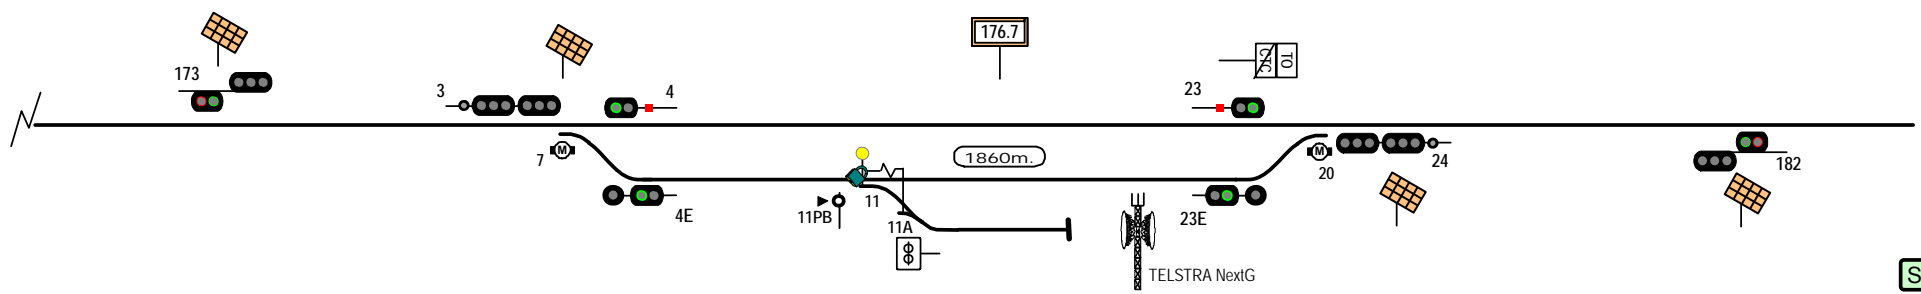

← S085  
SPENCER JUNCTION

S802 →  
McLEAY

Signal Locations  
Home Support

Axle Counter detection for signalling on this line

© 2013 G F Vincent

STANDARD GAUGE TRACK  
TENT HILL - BOOKALOO

S801