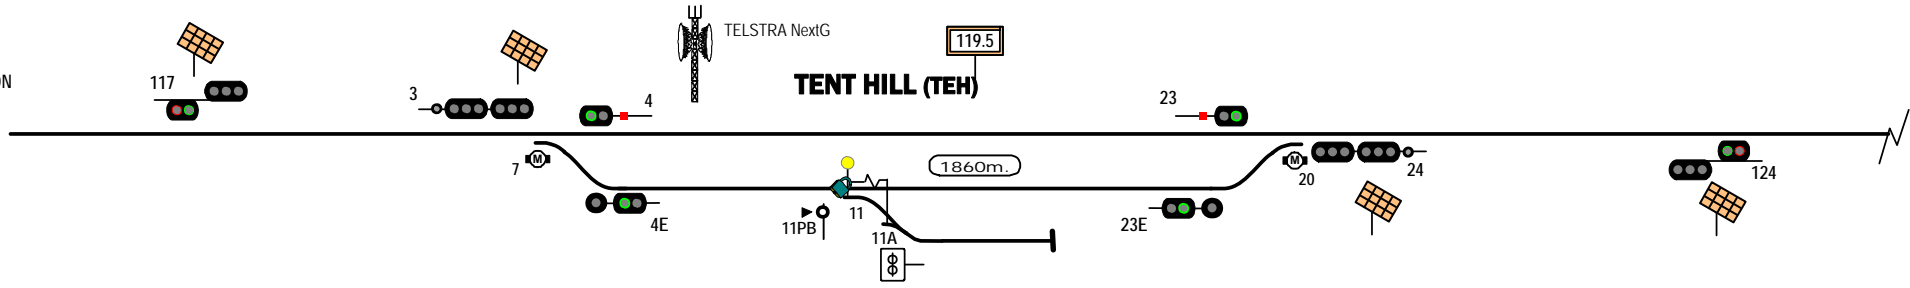

← S085  
SPENCER JUNCTION

S802 →  
McLEAY

Signal Locations  
Home Support

Axle Counter detection for signalling on this line

© 2013 G F Vincent

STANDARD GAUGE TRACK  
TENT HILL - BOOKALOO

S801