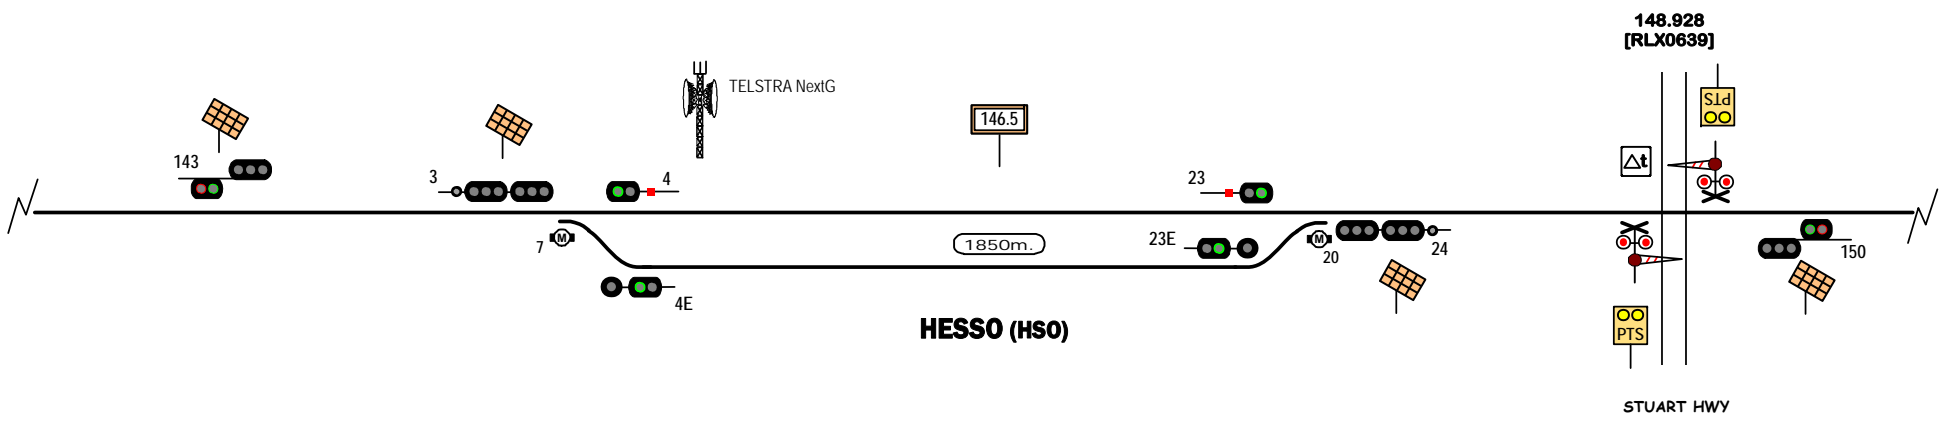

← S085  
SPENCER JUNCTION

S802 →  
McLEAY

Signal Locations  
Home Support

Axle Counter detection for signalling on this line

© 2013 G F Vincent

STANDARD GAUGE TRACK  
TENT HILL - BOOKALOO

S801