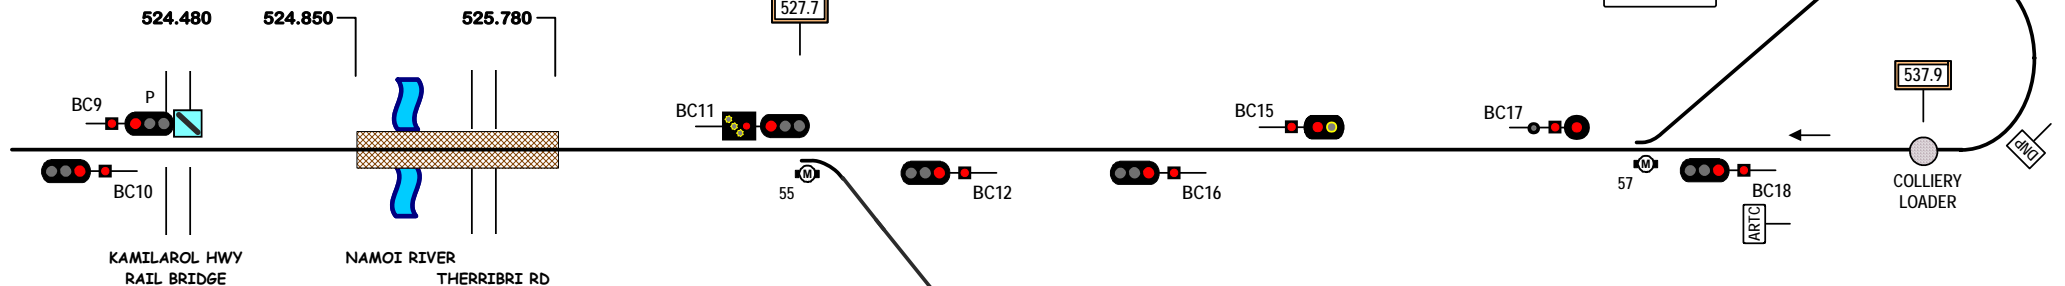

MAULES CREEK - BOGGABRI BRANCH  
JUNCTION

← N591

### MAULES CREEK - BOGGABRI COAL JUNCTION (DAISYMEDE JUNCTION)

### MAULES CREEK COAL LOOP

### BOGGABRI COAL EAST LOOP

Signal Locations
Home Support

© 2015 G F Vincent

STANDARD GAUGE TRACK  
MAULES CREEK - BOGGABRI BRANCH

N590