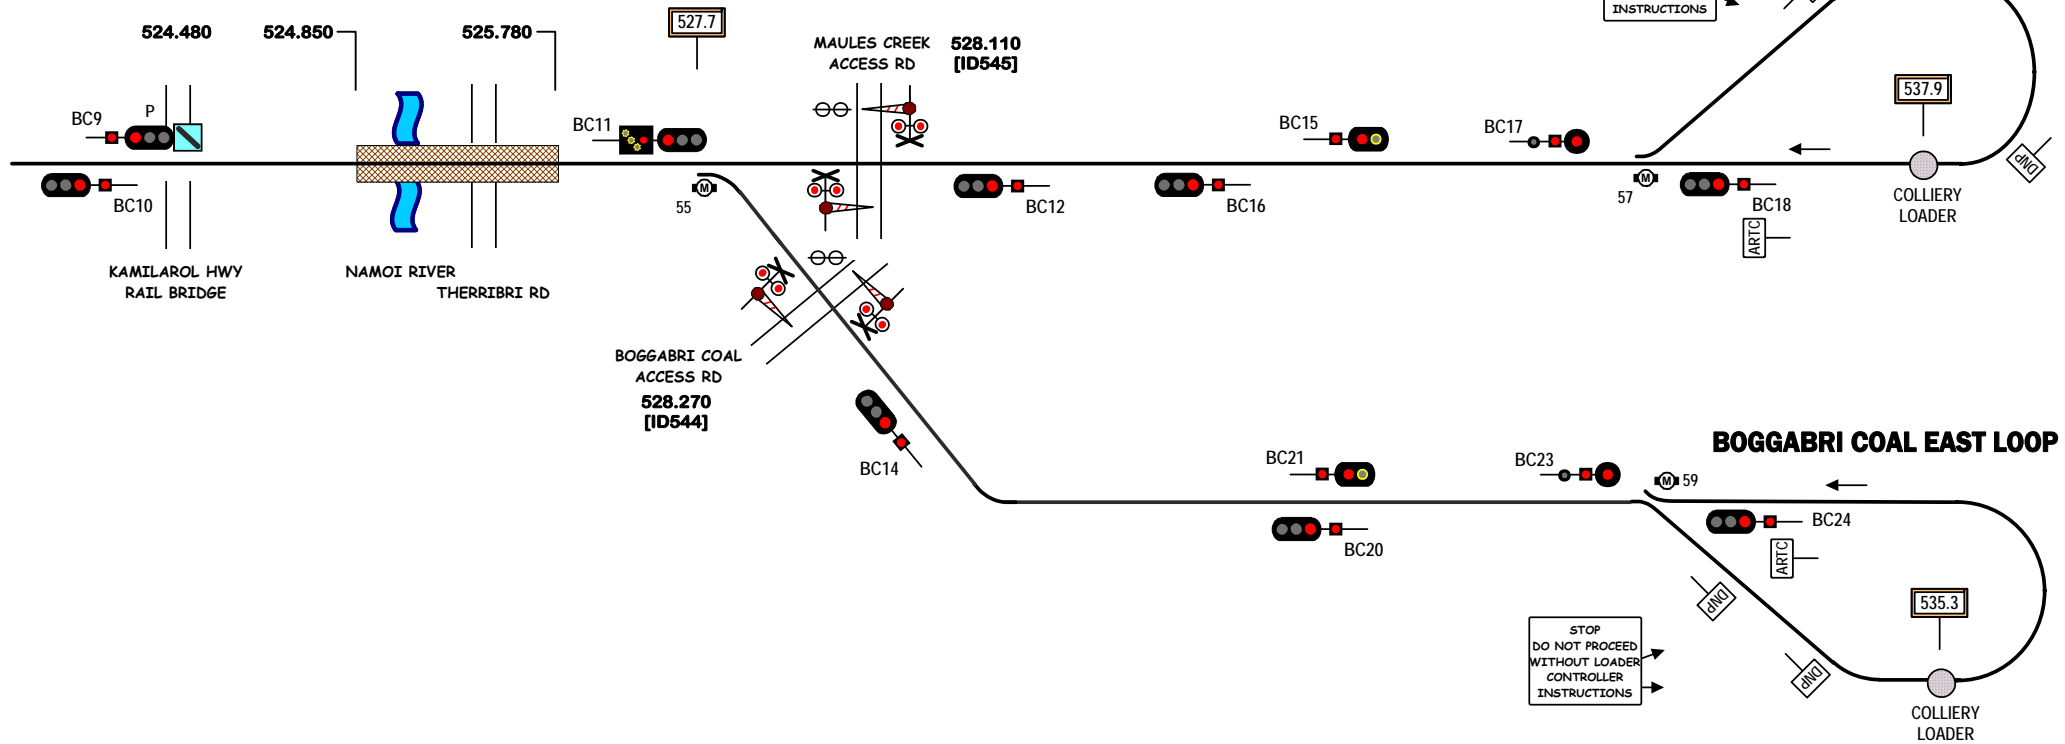

MAULES CREEK - BOGGABRI BRANCH
JUNCTION

← N591

MAULES CREEK - BOGGABRI COAL JUNCTION (DAISYMEDE JUNCTION)

MAULES CREEK COAL LOOP

Signal Locations
Home Support

© 2015 G F Vincent

STANDARD GAUGE TRACK
MAULES CREEK - BOGGABRI BRANCH

N590