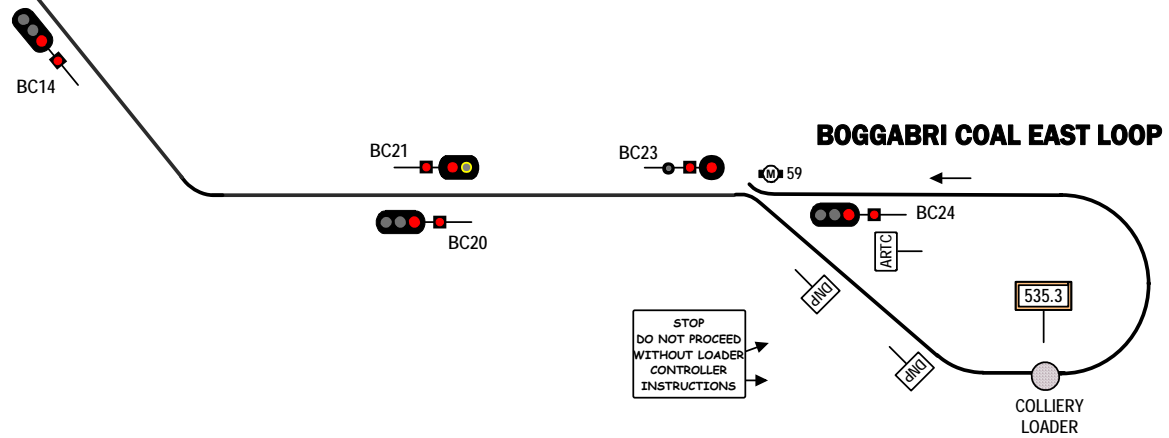

MAULES CREEK - BOGGABRI BRANCH  
JUNCTION

← N591

### MAULES CREEK - BOGGABRI COAL JUNCTION (DAISYMEDE JUNCTION)

### MAULES CREEK COAL LOOP

### BOGGABRI COAL EAST LOOP

Signal Locations
Home Support

© 2015 G F Vincent

STANDARD GAUGE TRACK  
MAULES CREEK - BOGGABRI BRANCH

N590