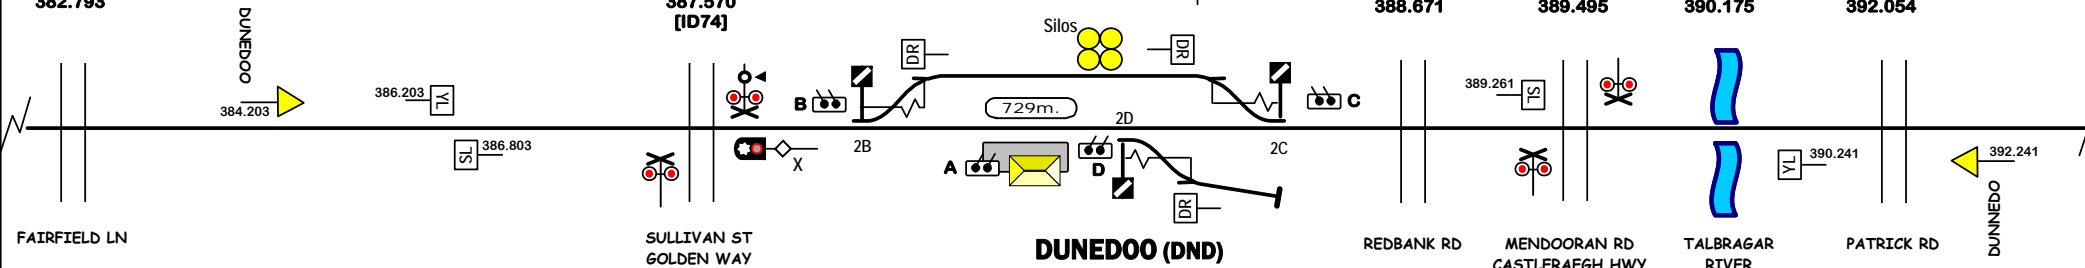

GULGONG NORTH

382.793

395.999 [ID72]

403.288

409.606

409.881

411.865

Signal Locations

Home Support

© 2007 G F Vincent

STANDARD GAUGE TRACK
BIRRIWA - (WONGI)

N582