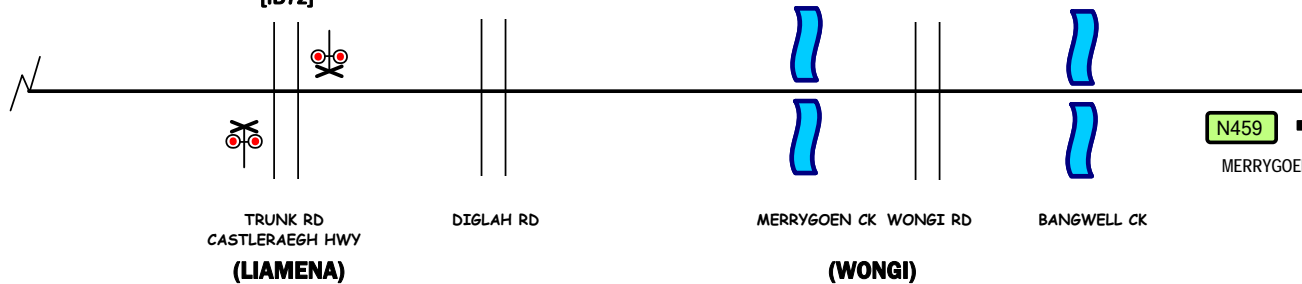

GULGONG NORTH

382.793

395.999 [ID72]

403.288

409.606

409.881

411.865

Signal Locations

Home Support

© 2007 G F Vincent

STANDARD GAUGE TRACK
BIRRIWA - (WONGI)

N582