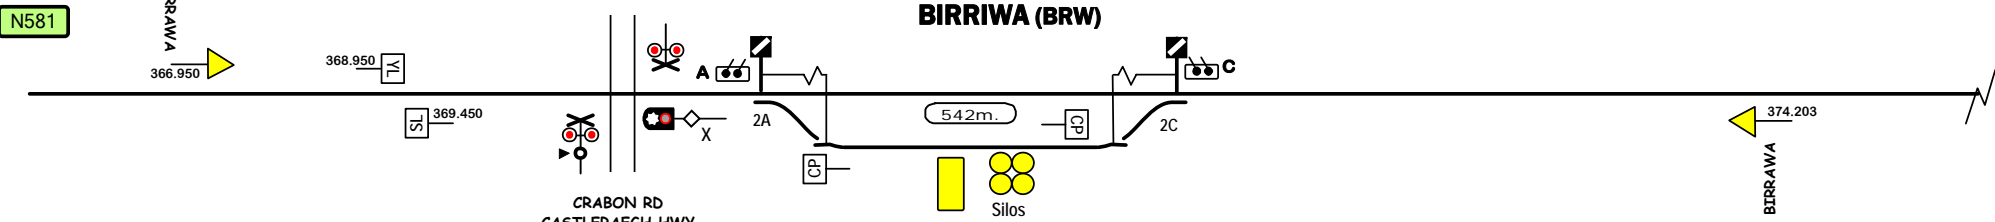

GULGONG NORTH

382.793

395.999 [ID72]

403.288

409.606

409.881

411.865

Signal Locations

Home Support

© 2007 G F Vincent

STANDARD GAUGE TRACK
BIRRIWA - (WONGI)

N582