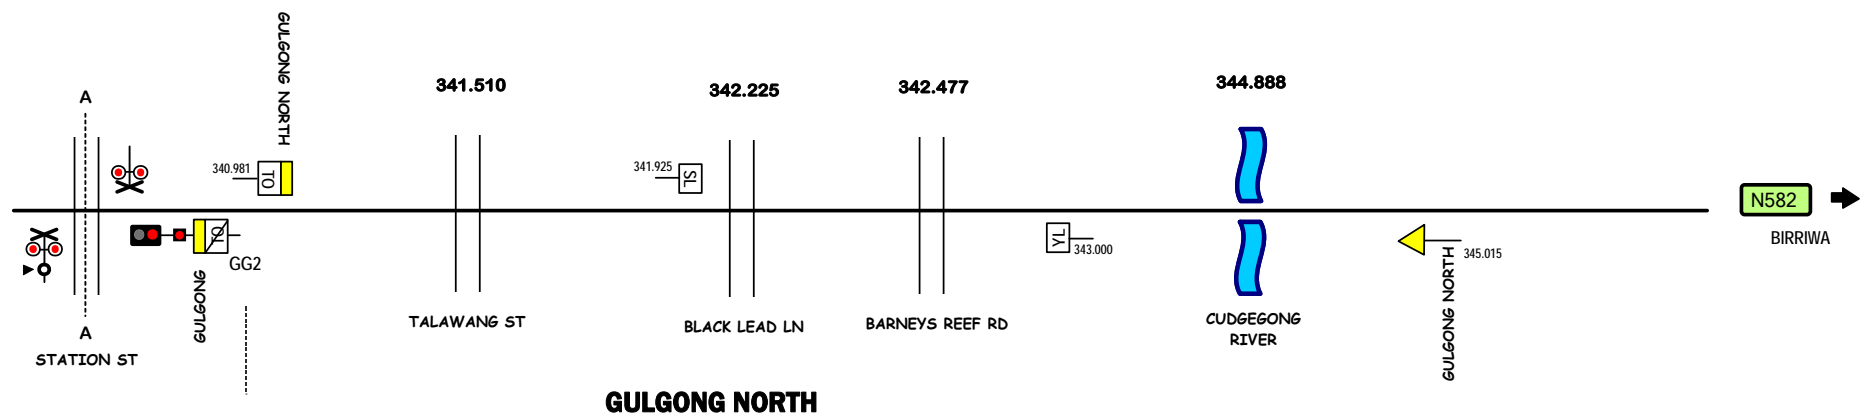

ULAN

N578

XXX.XXX* .. distance via Ulan

Signal Locations

Home Support

© 2007 G F Vincent

STANDARD GAUGE TRACK
GULGONG - GULGONG NORTH

N581