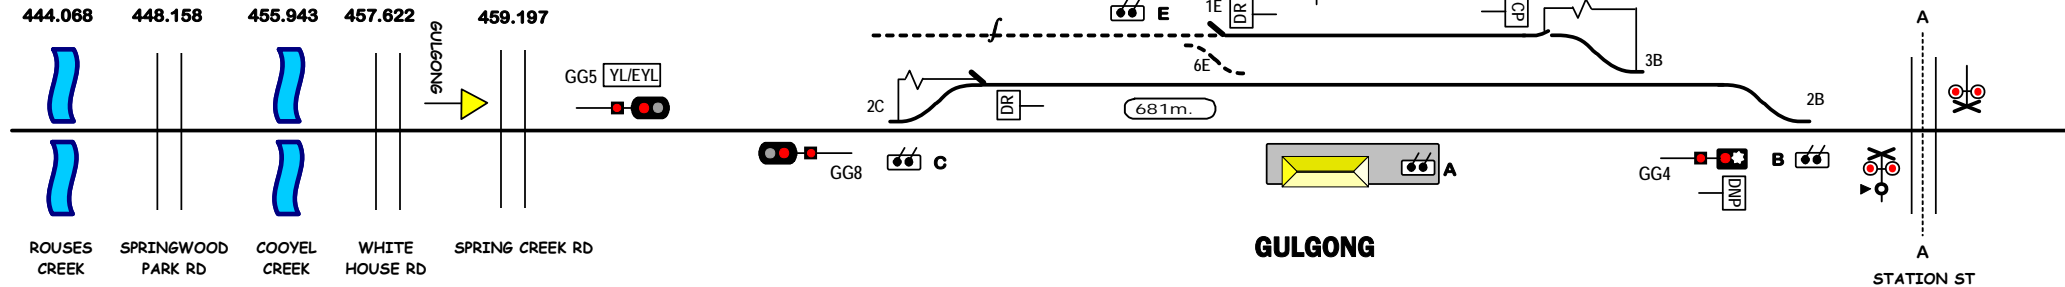

ULAN

N578

XXX.XXX* .. distance via Ulan

Signal Locations

Home Support

© 2007 G F Vincent

STANDARD GAUGE TRACK
GULGONG - GULGONG NORTH

N581