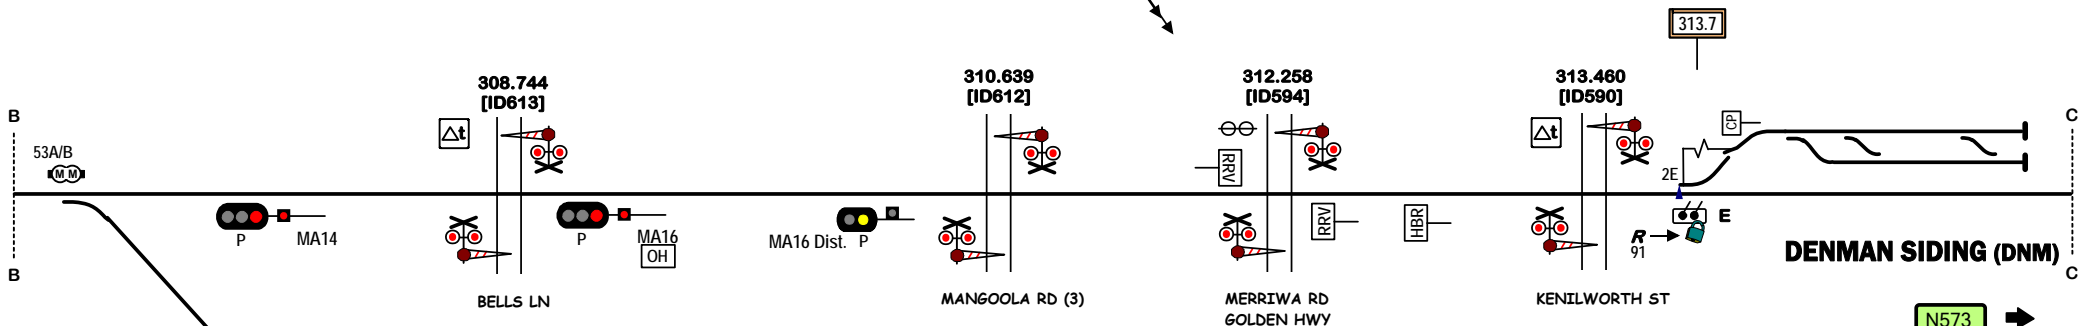

TO ENSURE CORRECT LEVEL CROSSING OPERATION DEPRESS PUSH BUTTON BEFORE PASSING SIGNAL AT STOP

STANDARD GAUGE TRACK
MANGOOLA - DENMAN

Signal Locations

Home Support

© 2007 G F Vincent

N572