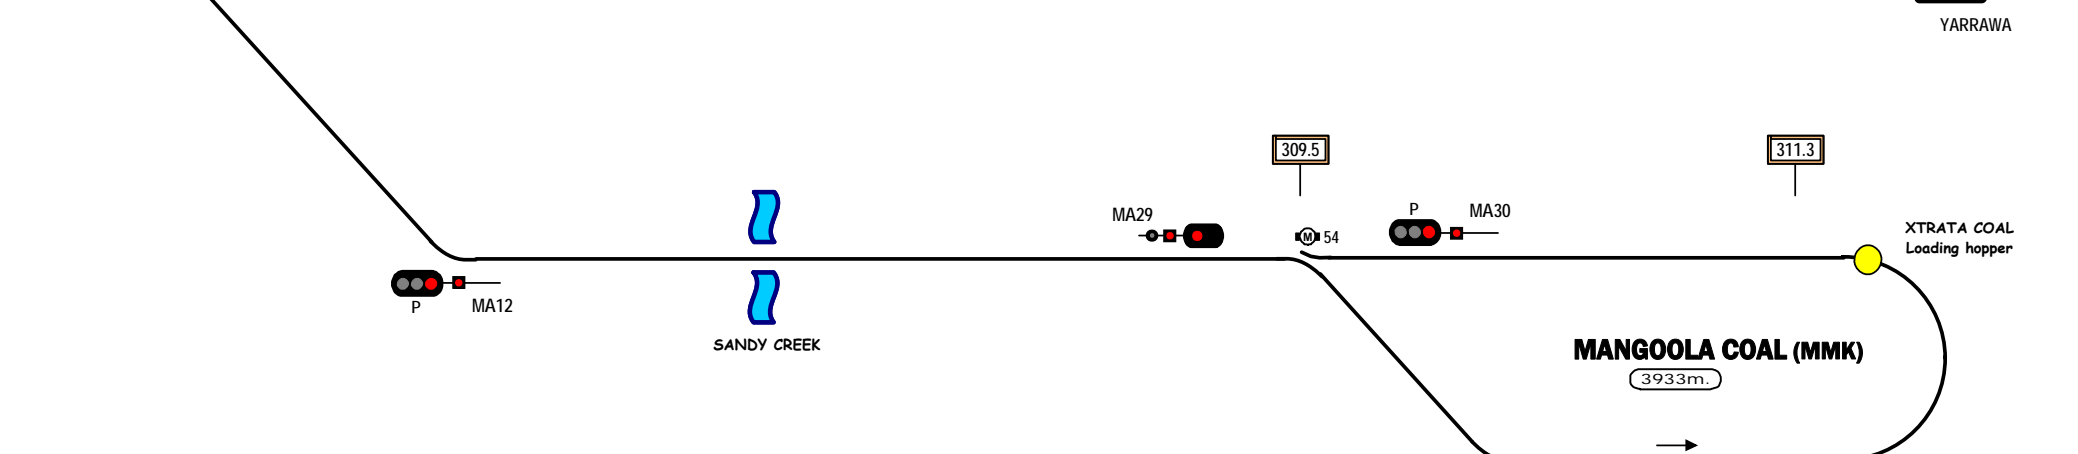

TO ENSURE CORRECT LEVEL CROSSING OPERATION DEPRESS PUSH BUTTON BEFORE PASSING SIGNAL AT STOP

STANDARD GAUGE TRACK
MANGOOLA - DENMAN

Signal Locations

Home Support

© 2007 G F Vincent

N572